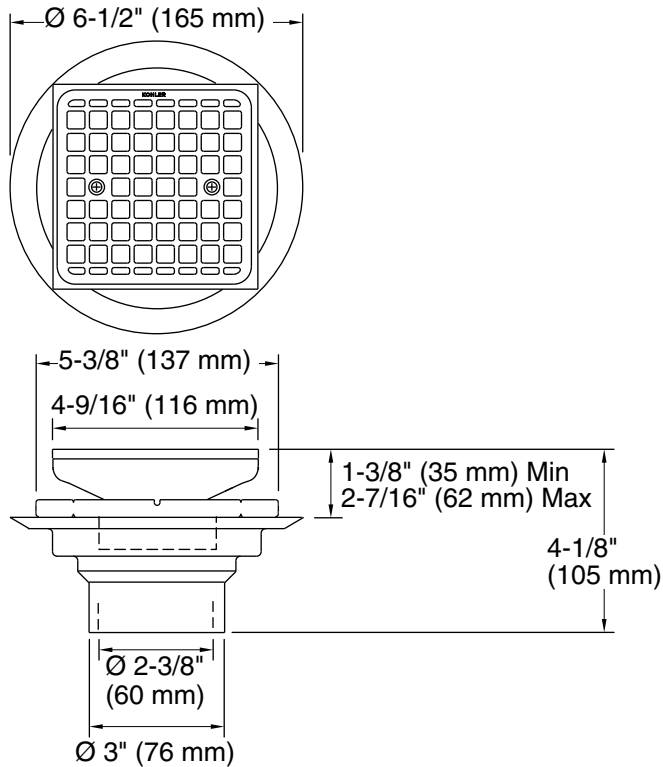

Collar with Threads Facing Down