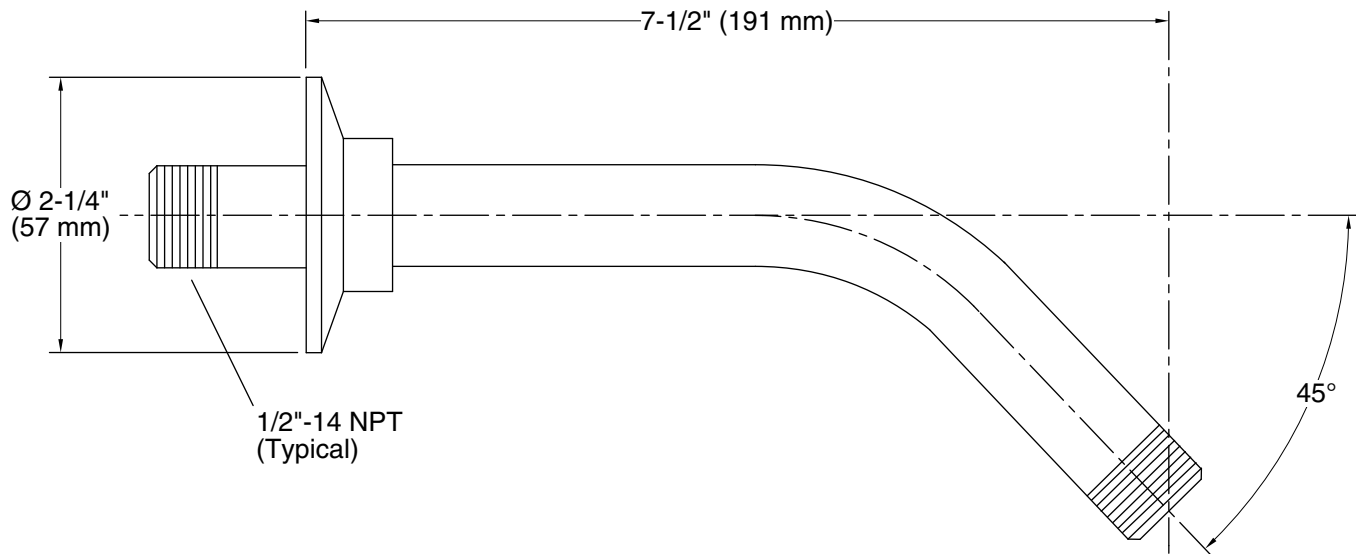

Features

- Metal construction.
- 1/2" -14 NPT thread both ends.
- Wall-mount flange.

Recommended Products/Accessories

K-23723 Faucet cleaner

Codes/Standards

None Applicable

KOHLER® Faucet Lifetime Limited Warranty

Technical Information

All product dimensions are nominal.

Material: Metal

Notes

Install this product according to the installation guide.