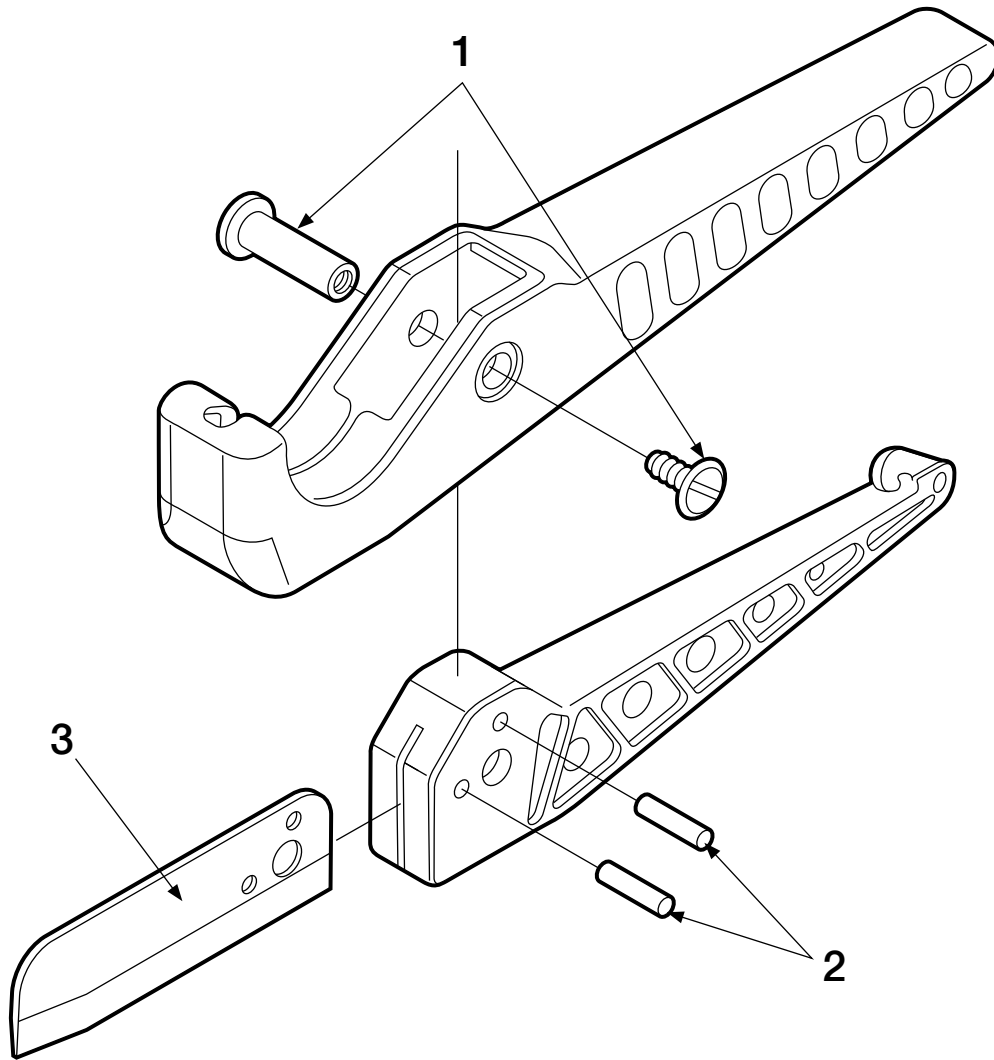

PIPE TOOLS & VISES
SINCE 1896

Scissor Shears (SC1, SC1SS & SC125)

Replacement Parts

Parts List

Ref. No.	Description	SC1 Item Code	SS1SS Item Code	SC125 Item Code	Qty. Used
1	Blade Rivet & Screw	94171	94171	94171	1
2	Blade Pin	94172	94172	94172	2
3	Replacement Blade	94170	94187	94169	1

Replacement blade (#3) comes with a knockout tool for the blade pins. Blade pins are not included with the replacement blade and must be ordered separately if needed.