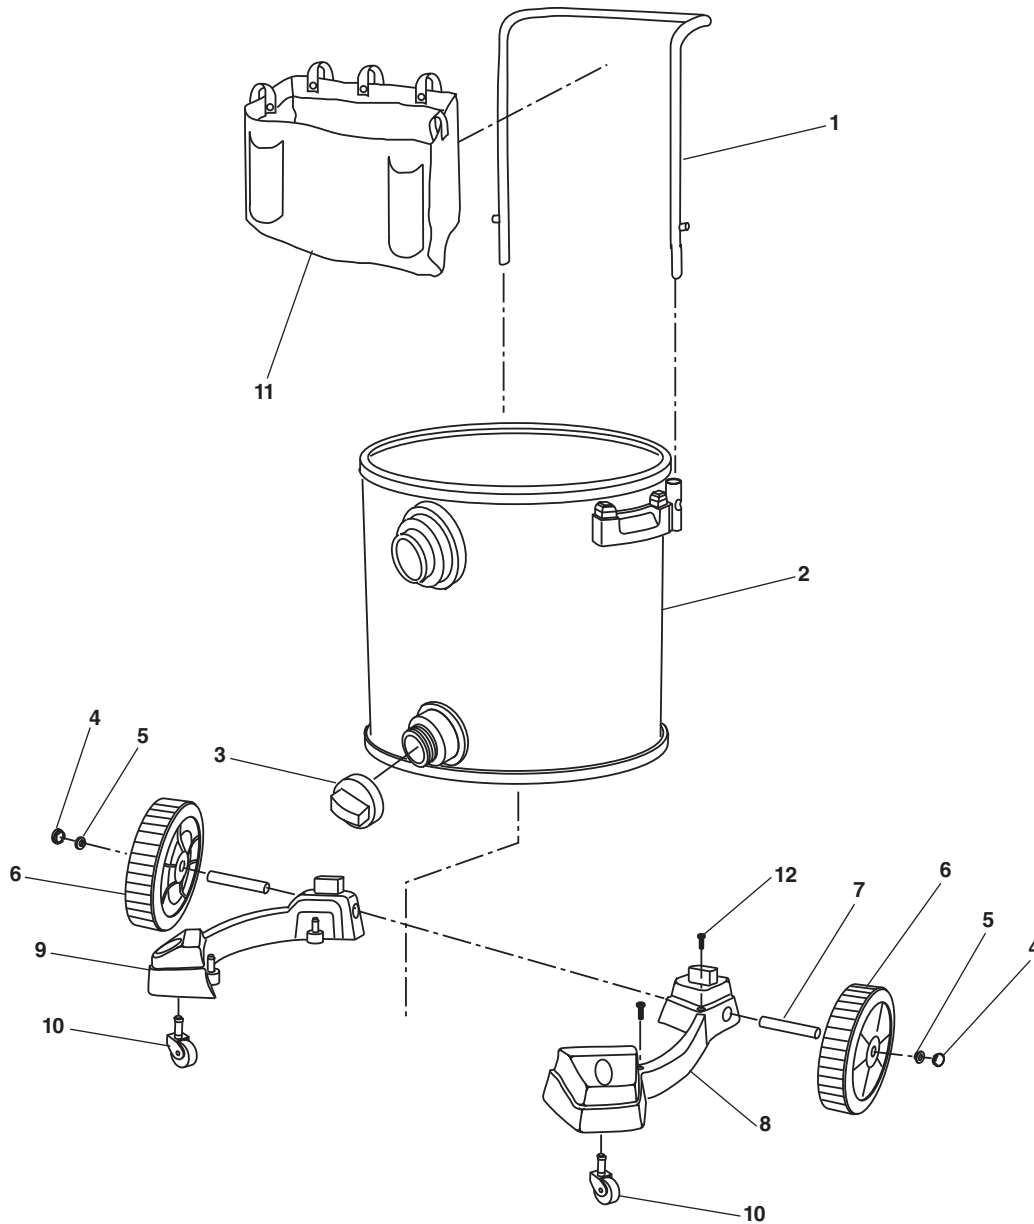

16 Gallon Wet/Dry Stainless Steel Vac

**NOTE: Order parts by Catalog Number only.
DO NOT order by Reference Number.**

Ref. No.	Catalog No.	Description
1	54503	Actuator, Switch
2	12313	Switch, Toggle
3	54543	Power Head Assembly (Includes Keys 5 & 6)
4	23693	Lid Latch
5	73472	Float
6	54493	Filter Cage
7	72952	Qwik Lock™ Fine Dust Filter
8	72907	Utility Nozzle
9	72937	Car Nozzle
10	72912	Wet Nozzle
11	72932	Crevice Tool
12	54193	Pro-Hose
13	72902	Extension Wand
Following Items Not Shown:		
	47832	Power Switch
	19843	Power Cord
	31853	Motor 115V
	42503	Motor Brush set

16 Gallon Wet/Dry Stainless Steel Vac (Continued)

**NOTE: Order parts by Catalog Number only.
DO NOT order by Reference Number.**

Ref. No.	Catalog No.	Description
1	54523	Handle Assembly
2	23703	Dust Drum Assembly
3	47922	Drain Cap
4	19903	Wheel Cap
5	19908	Cap Nut 1/2"
6	23708	8" Wheel Assembly (Includes Keys 4 and 5)
7	23713	Shaft
8	23718	Caddy, Right
9	23723	Caddy, Left
10	12293	Caster
11	54528	Storage Bag
12	12333	Screw Type "AB" #10 x 3/4"
13	35533	Bag of Loose Parts (Not Illustrated) (Includes Keys 4, 5, 10, and 12)