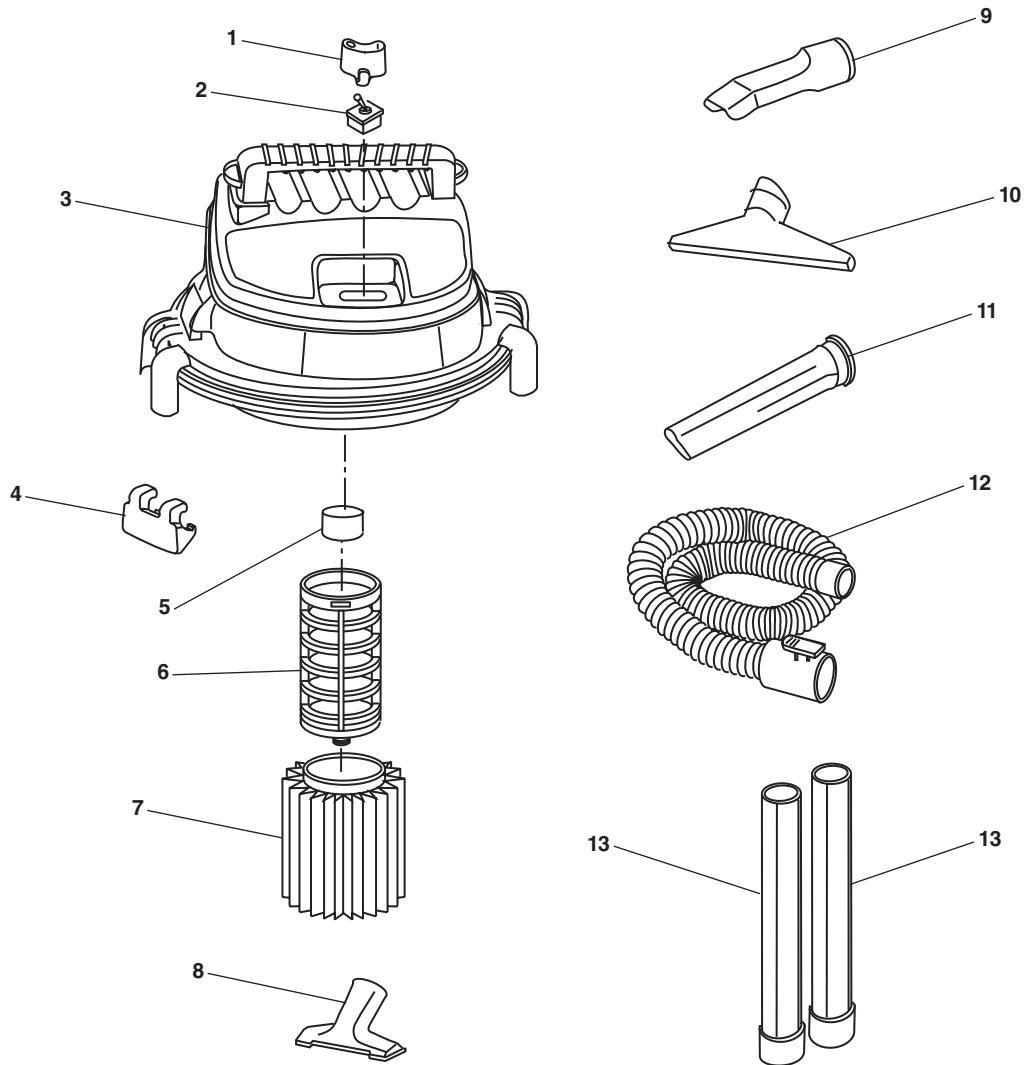

16 Gallon Wet/Dry Stainless Steel Vac

**NOTE: Order parts by Catalog Number only.
DO NOT order by Reference Number.**

Ref. No.	Catalog No.	Description
1	54503	Actuator, Switch
2	12313	Switch, Toggle
3	54543	Power Head Assembly (Includes Keys 5 & 6)
4	23693	Lid Latch
5	73472	Float
6	54493	Filter Cage
7	72952	Qwik Lock™ Fine Dust Filter
8	72907	Utility Nozzle
9	72937	Car Nozzle
10	72912	Wet Nozzle
11	72932	Crevice Tool
12	54193	Pro-Hose
13	72902	Extension Wand
Following Items Not Shown:		
	47832	Power Switch
	19843	Power Cord
	31853	Motor 115V
	42503	Motor Brush set

16 Gallon Wet/Dry Stainless Steel Vac (Continued)

**NOTE: Order parts by Catalog Number only.
DO NOT order by Reference Number.**

Ref. No.	Catalog No.	Description
1	54523	Handle Assembly
2	23703	Dust Drum Assembly
3	47922	Drain Cap
4	19903	Wheel Cap
5	19908	Cap Nut 1/2"
6	23708	8" Wheel Assembly (Includes Keys 4 and 5)
7	23713	Shaft
8	23718	Caddy, Right
9	23723	Caddy, Left
10	12293	Caster
11	54528	Storage Bag
12	12333	Screw Type "AB" #10 x 3/4"
13	35533	Bag of Loose Parts (Not Illustrated) (Includes Keys 4, 5, 10, and 12)