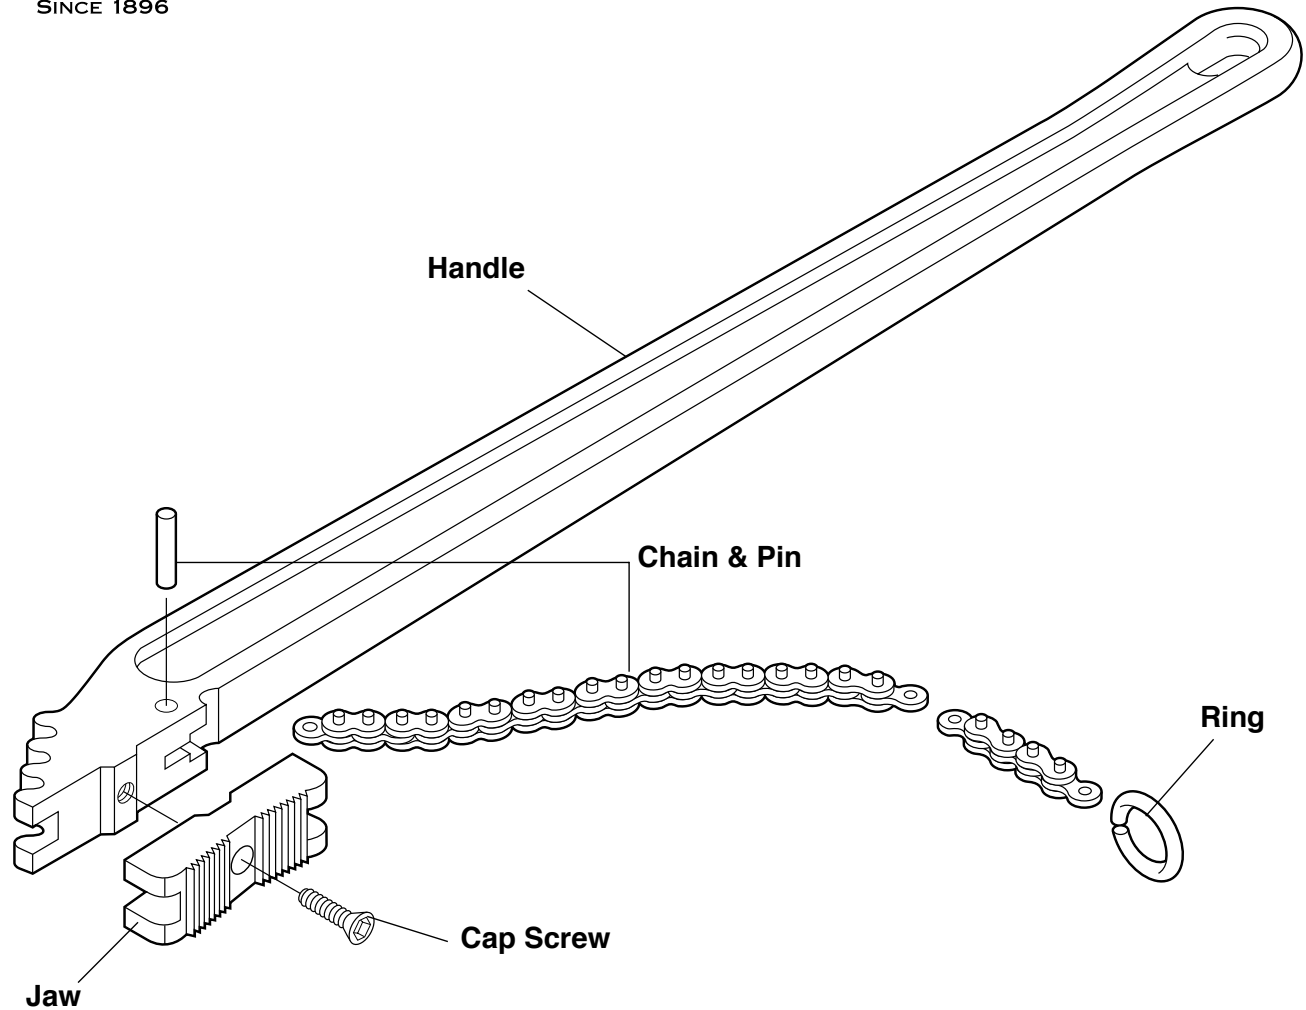

PIPE TOOLS & VISES
SINCE 1896

Chain Wrenches (Heavy Duty)

Replacement Parts

Parts List

Chain Wrench	JAW		CAP SCREW		CHAIN & PIN		RING	
	Item Code	Catalog No.	Item Code	Catalog No.	Item Code	Catalog No.	Item Code	Catalog No.
WA14	92011	WA14J	30040	WA14CS	92021	WA14C	40009	WA14R
WA18A	92013	WA18J	30192	WA18CS	92415	WA18CA	40009	WA14R
WA24A	92013	WA18J	30192	WA18CS	92416	WA24CA	40009	WA14R
WA36	92014	WA36J	30006	WA36CS	92024	WA36C	40010	WA36R
WA48	92015	WA48J	30006	WA36CS	92025	WA48C	40010	WA36R
WA60	92016	WA60J	30007	WA60CS	92026	WA60C	40012	WA60R
WA72	92017	WA72J*	30148	WA60CS*	92027	WA72C	40012	WA60R
WA84	92017	WA72J*	30148	WA84CS*	92028	WA84C	40012	WA60R