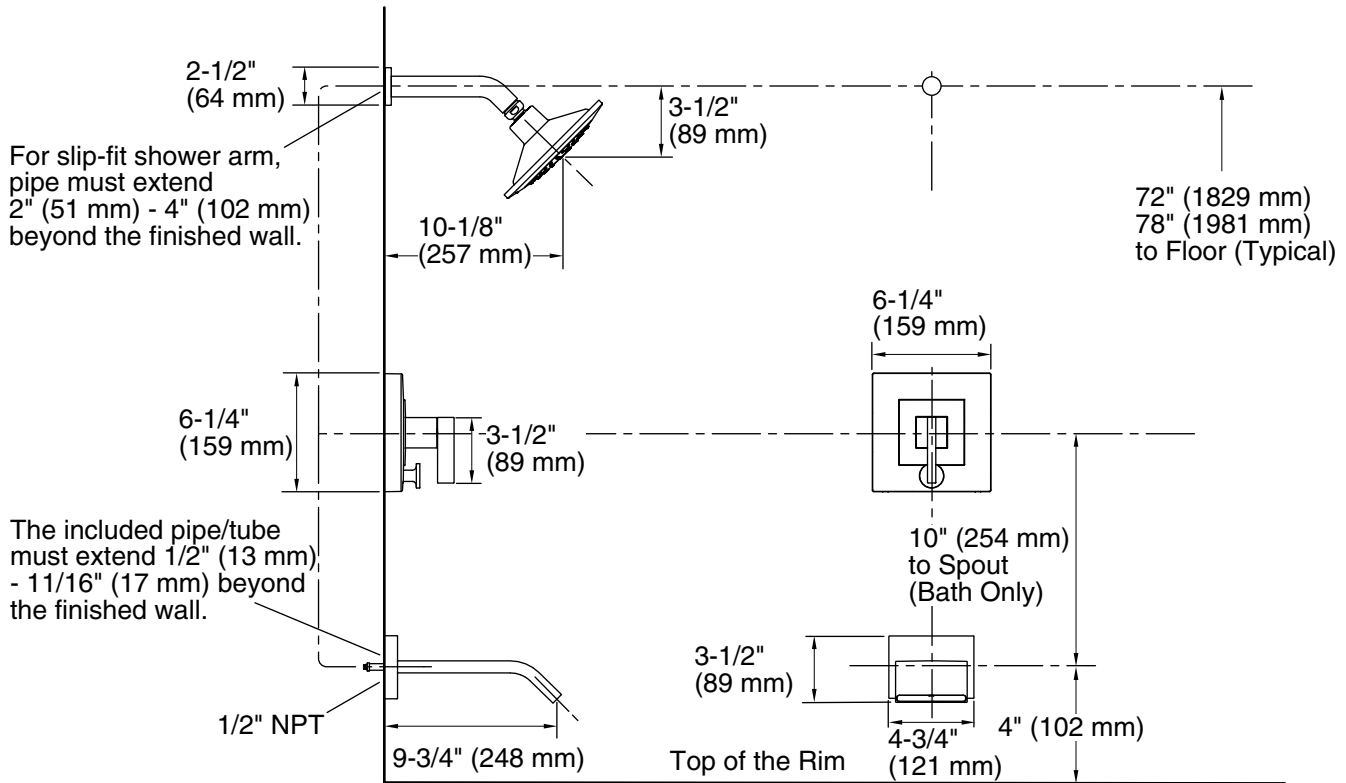

Technical Information

All product dimensions are nominal.

Notes

Install this product according to the installation guide.

Avoid cross-flow conditions. Do not install a shut-off device on either valve outlet.

Cap the shower outlet if the deck-mounted spout, diverter, or handshower is connected to the spout outlet.

Install straight pipe or tube drop of 7" (178 mm) to 18" (457 mm) with single elbow between the valve and the wall-mount spout. Elbow must be a 90 degree drop ell that is secured to rigid framing.