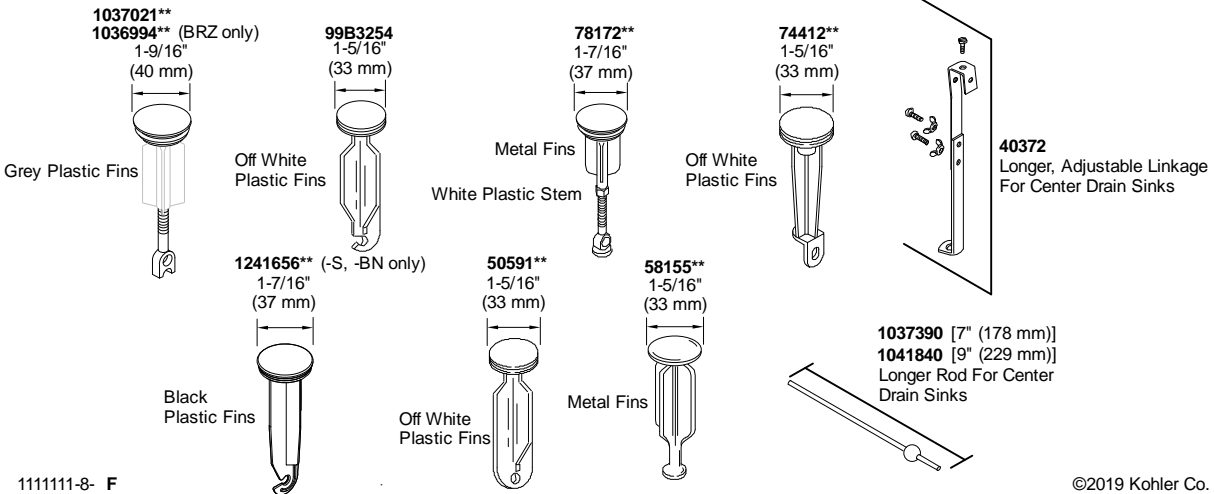

Centerset bathroom sink faucet
K-45100-4-CP

COMPLETE DRAIN OPTIONS

Other Stoppers & Optional Drain Components

NOTE: Click on the drawing to view a colored photo for reference.

1111111-8- F

©2019 Kohler Co.

**Centerset bathroom sink faucet
K-45100-4-CP**

Original Faucet Version
For model revisions AA to BA
(for revisions CA and newer, see Current Faucet Version)

Centerset bathroom sink faucet
K-45100-4-CP

Current Faucet Version
For model revisions CA and newer
(for revisions AA to BA, see Original Faucet Version)