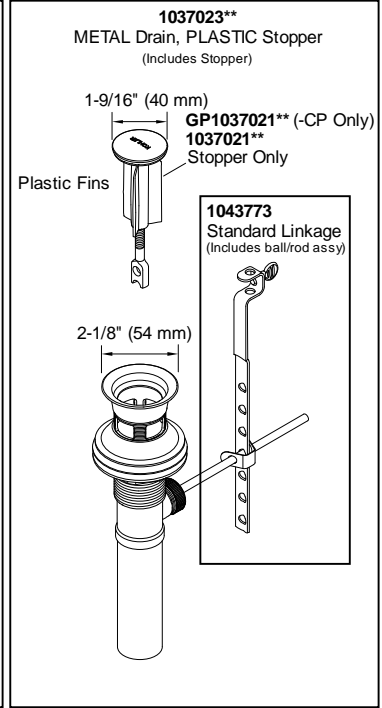

Centerset bathroom sink faucet
K-45100-4-CP

COMPLETE DRAIN OPTIONS

Other Stoppers & Optional Drain Components

NOTE: Click on the drawing to view a colored photo for reference.

1111111-8- F

©2019 Kohler Co.

**Centerset bathroom sink faucet
K-45100-4-CP**

Original Faucet Version
For model revisions AA to BA
(for revisions CA and newer, see Current Faucet Version)

Centerset bathroom sink faucet
K-45100-4-CP

Current Faucet Version
For model revisions CA and newer
(for revisions AA to BA, see Original Faucet Version)