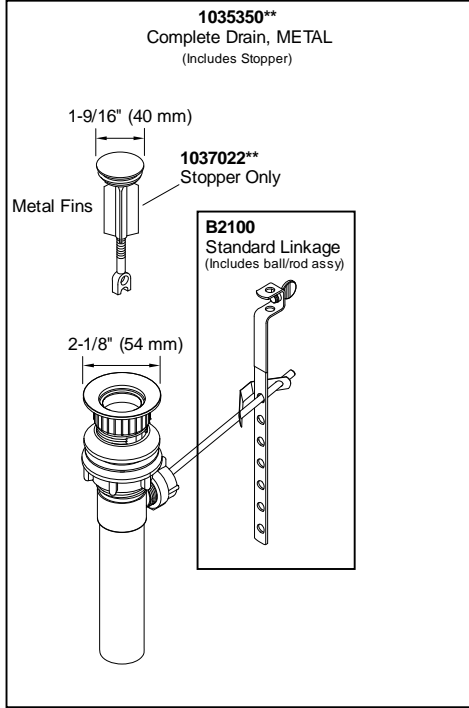

Centerset bathroom sink faucet
K-45100-4-CP

COMPLETE DRAIN OPTIONS

Other Stoppers & Optional Drain Components

NOTE: Click on the drawing to view a colored photo for reference.

1111111-8- F

©2019 Kohler Co.

**Centerset bathroom sink faucet
K-45100-4-CP**

Original Faucet Version
For model revisions AA to BA
(for revisions CA and newer, see Current Faucet Version)

Centerset bathroom sink faucet
K-45100-4-CP

Current Faucet Version
For model revisions CA and newer
(for revisions AA to BA, see Original Faucet Version)