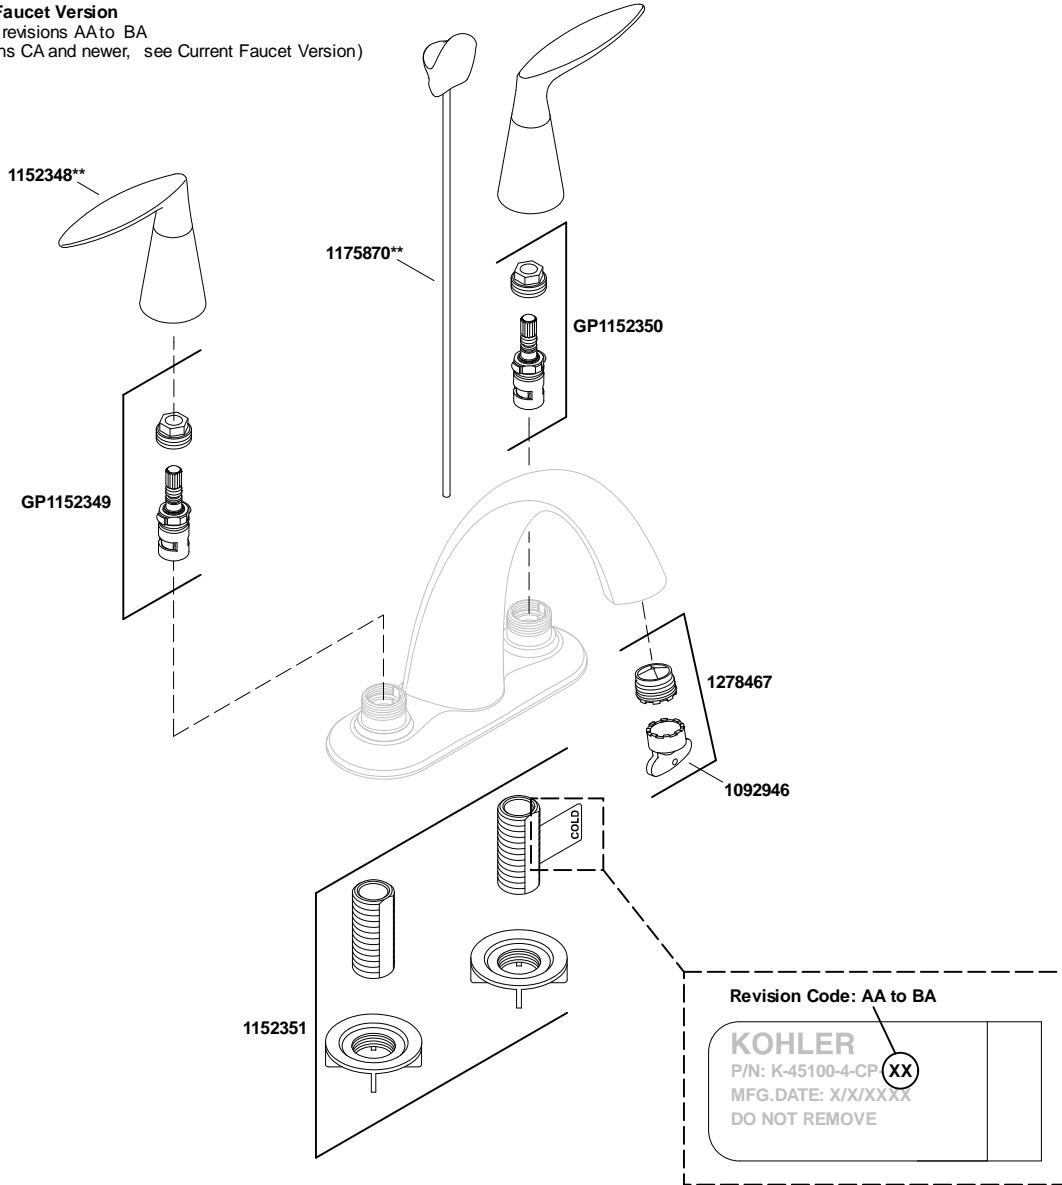

Centerset bathroom sink faucet
K-45100-4-CP

COMPLETE DRAIN OPTIONS

Other Stoppers & Optional Drain Components

NOTE: Click on the drawing to view a colored photo for reference.

1111111-8- F

©2019 Kohler Co.

**Centerset bathroom sink faucet
K-45100-4-CP**

Original Faucet Version
For model revisions AA to BA
(for revisions CA and newer, see Current Faucet Version)

Centerset bathroom sink faucet
K-45100-4-CP

Current Faucet Version
For model revisions CA and newer
(for revisions AA to BA, see Original Faucet Version)