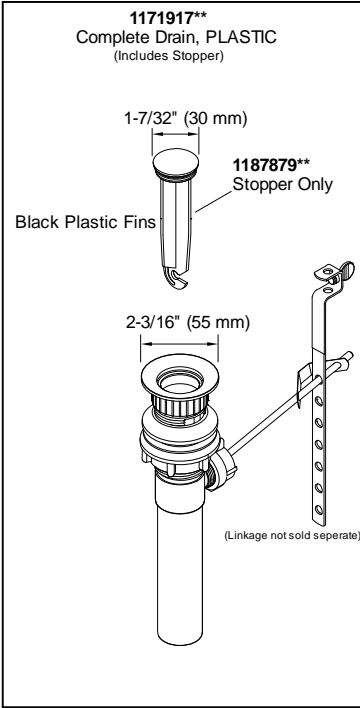

Centerset bathroom sink faucet
K-45100-4-CP

COMPLETE DRAIN OPTIONS

Other Stoppers & Optional Drain Components

NOTE: Click on the drawing to view a colored photo for reference.

1111111-8- F

©2019 Kohler Co.

**Centerset bathroom sink faucet
K-45100-4-CP**

Original Faucet Version
For model revisions AA to BA
(for revisions CA and newer, see Current Faucet Version)

Centerset bathroom sink faucet
K-45100-4-CP

Current Faucet Version
For model revisions CA and newer
(for revisions AA to BA, see Original Faucet Version)