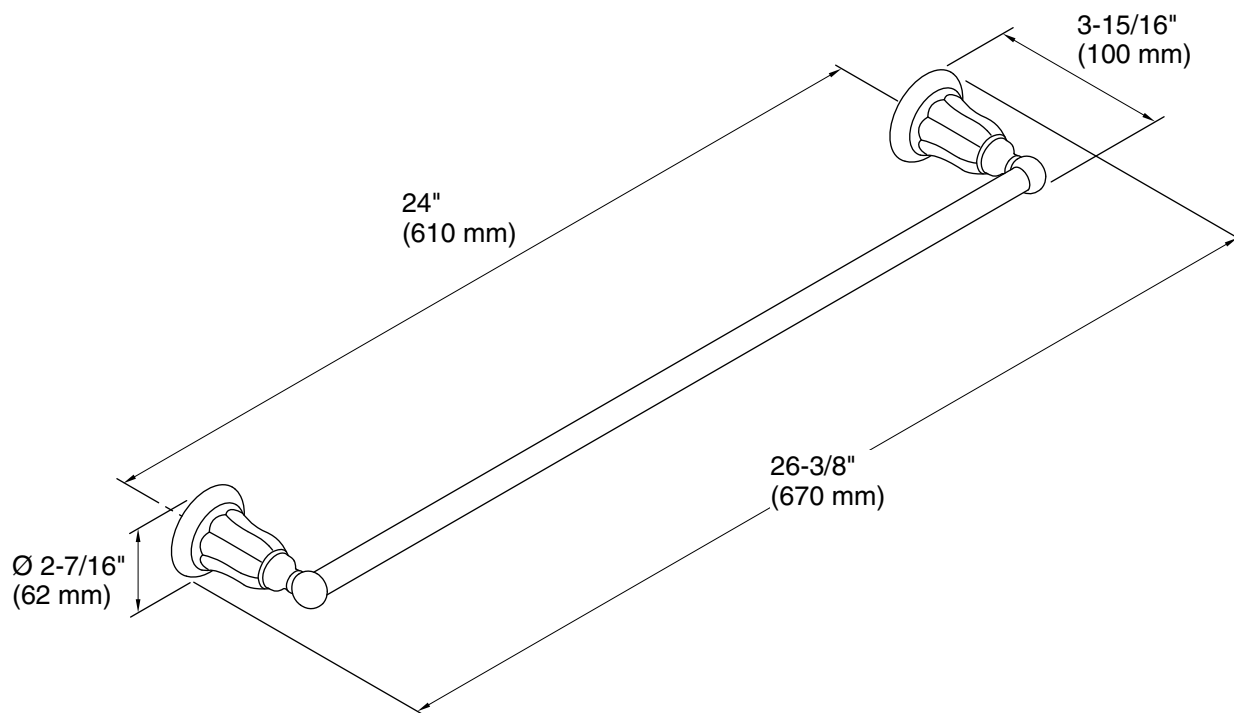

Technical Information

All product dimensions are nominal.

Material: Metal

Notes

Install this product according to the installation guide.

CAUTION: Risk of personal injury. Do not install these products in any area where they are likely to be used inadvertently as a grab bar or support bar. These products are not designed or intended for use as a grab bar or support bar.