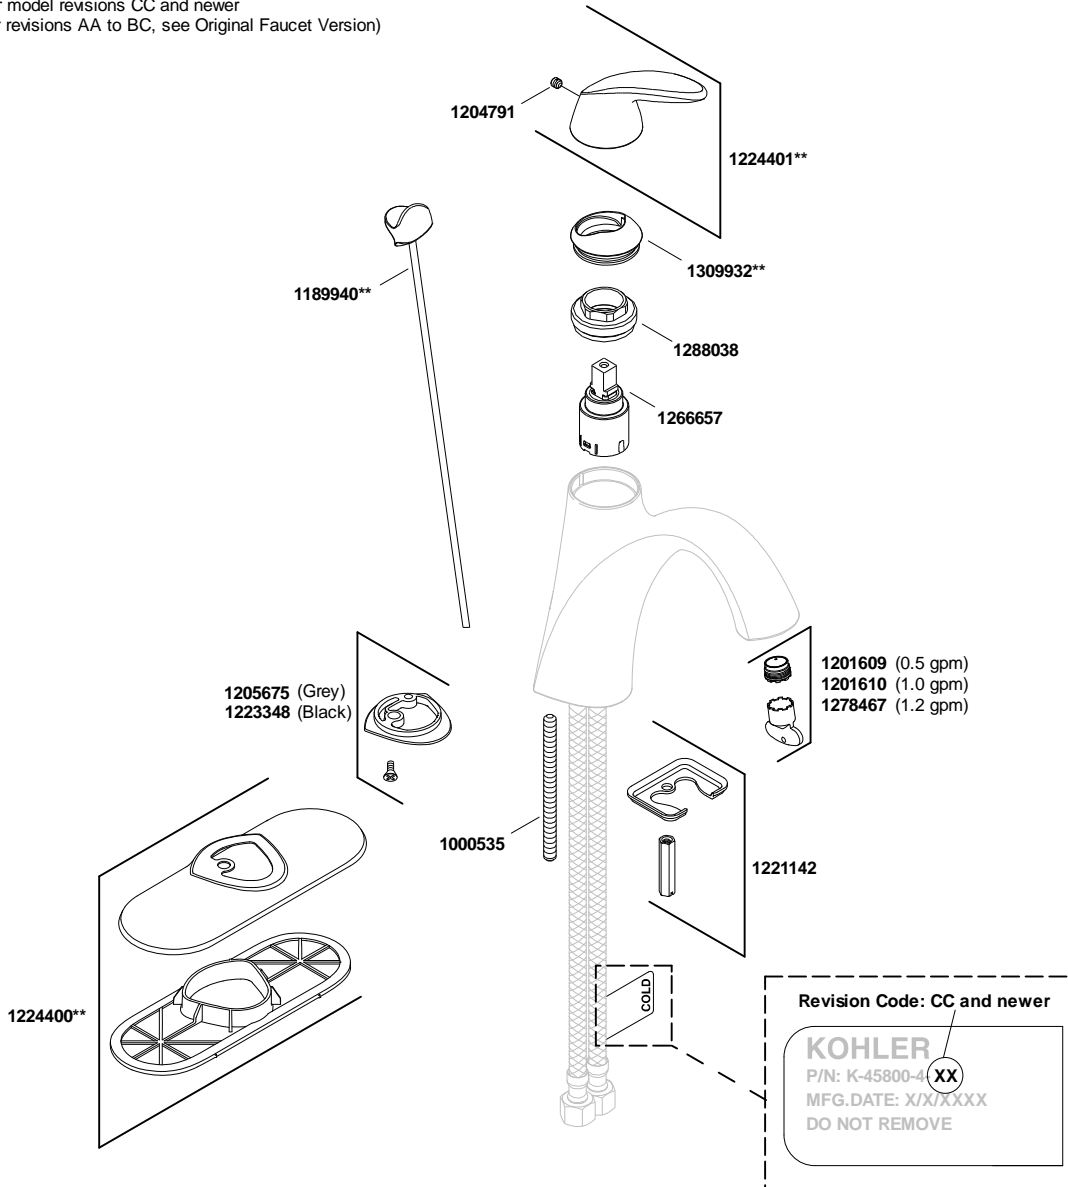

Single-handle bathroom sink faucet
K-45800-4-CP

COMPLETE DRAIN OPTIONS

Other Stoppers & Optional Drain Components

NOTE: Click on the drawing to view a colored photo for reference.

Single-handle bathroom sink faucet
K-45800-4-CP

Current Faucet Version
For model revisions CC and newer
(for revisions AA to BC, see Original Faucet Version)

Single-handle bathroom sink faucet
K-45800-4-CP

Current Faucet Version
For model revisions CC and newer
(for revisions AA to BC, see Original Faucet Version)