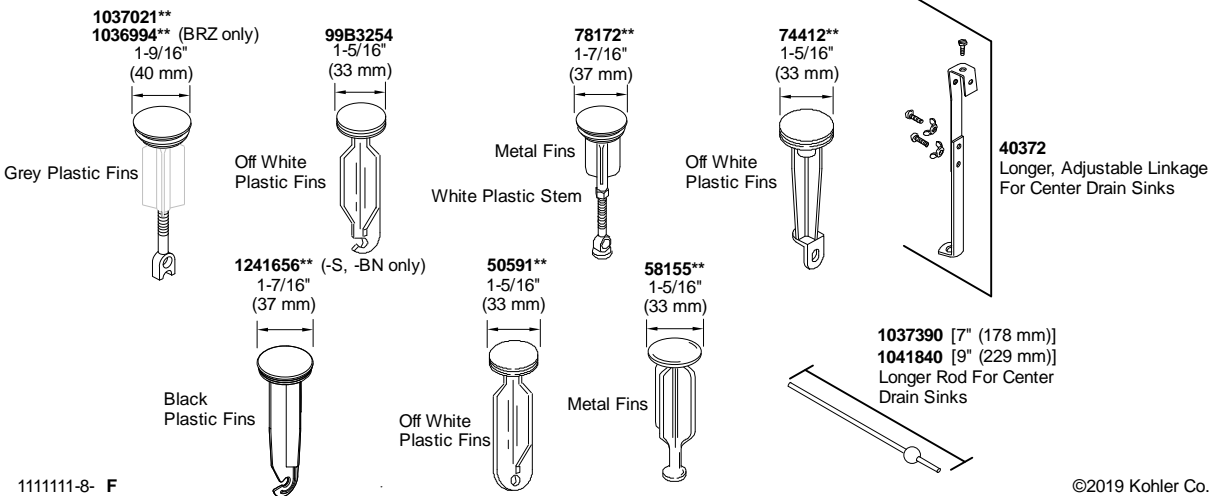

Single-handle bathroom sink faucet
K-45800-4-CP

COMPLETE DRAIN OPTIONS

Other Stoppers & Optional Drain Components

NOTE: Click on the drawing to view a colored photo for reference.

Single-handle bathroom sink faucet
K-45800-4-CP

Current Faucet Version
For model revisions CC and newer
(for revisions AA to BC, see Original Faucet Version)

Single-handle bathroom sink faucet
K-45800-4-CP

Current Faucet Version
For model revisions CC and newer
(for revisions AA to BC, see Original Faucet Version)