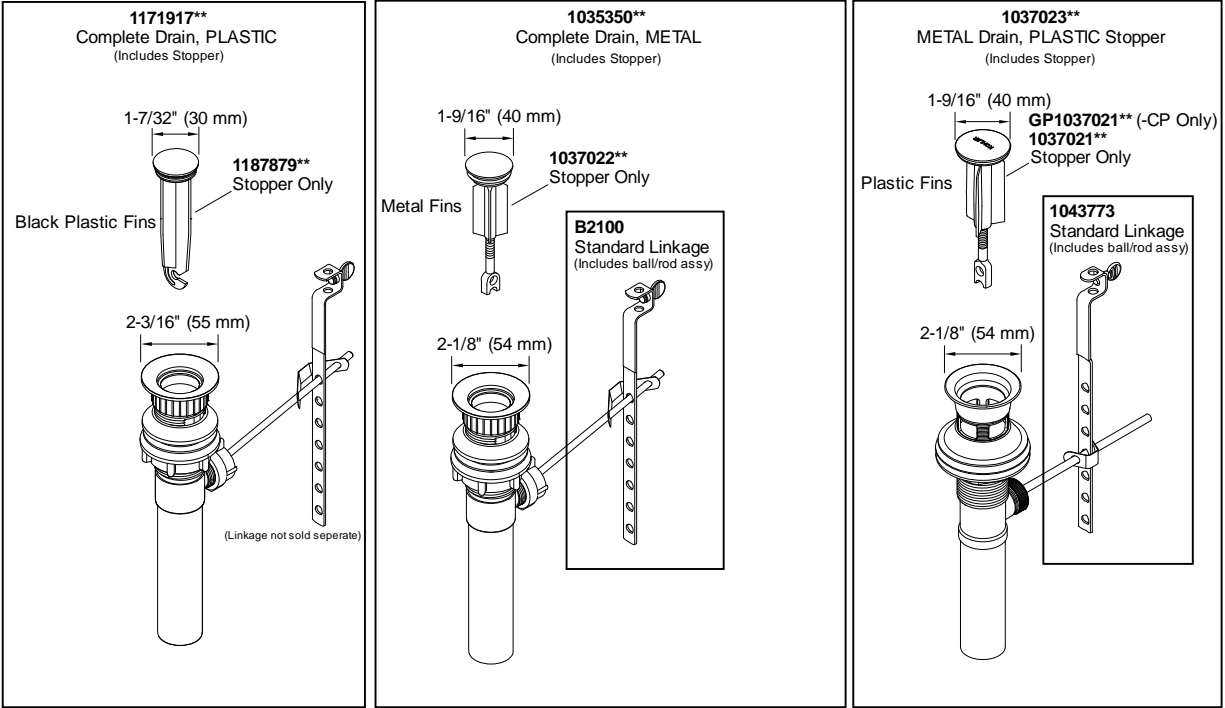

Single-handle bathroom sink faucet
K-45800-4-CP

COMPLETE DRAIN OPTIONS

Other Stoppers & Optional Drain Components

NOTE: Click on the drawing to view a colored photo for reference.

Single-handle bathroom sink faucet
K-45800-4-CP

Current Faucet Version
For model revisions CC and newer
(for revisions AA to BC, see Original Faucet Version)

Single-handle bathroom sink faucet
K-45800-4-CP

Current Faucet Version
For model revisions CC and newer
(for revisions AA to BC, see Original Faucet Version)