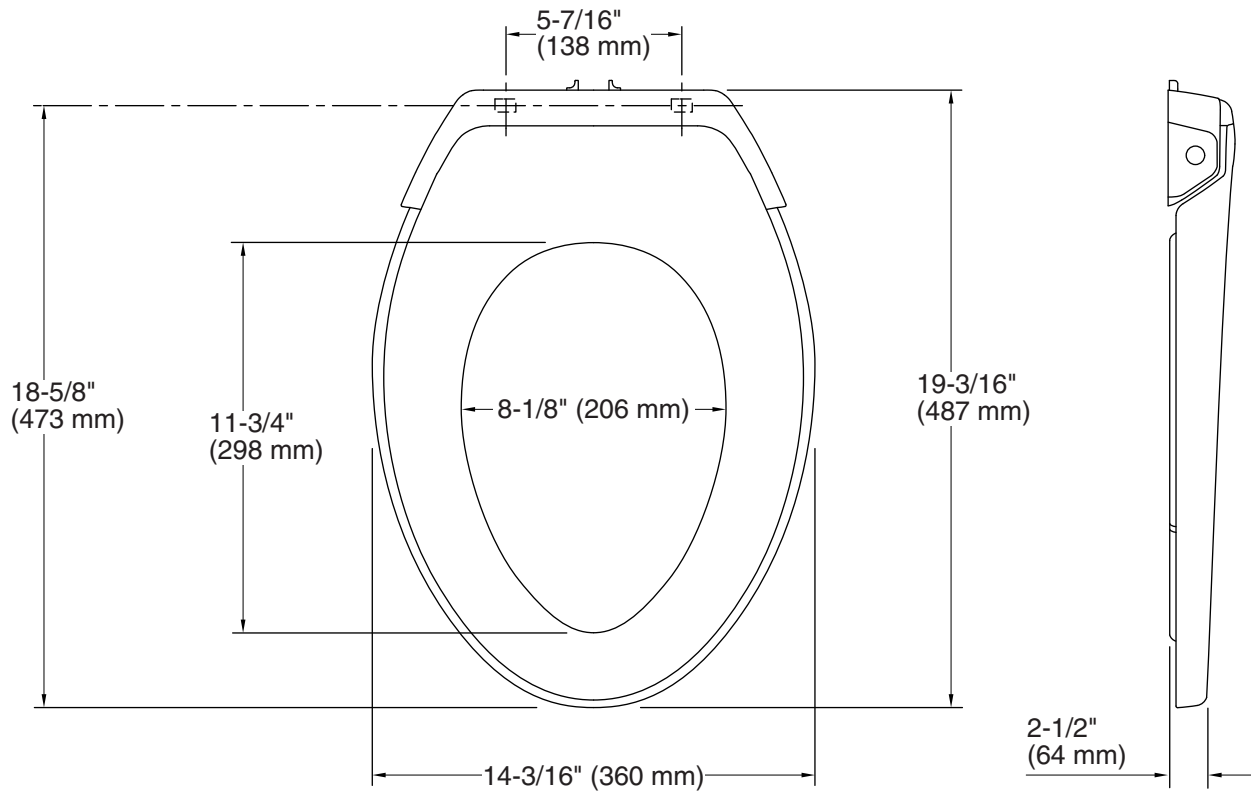

### Technical Information

All product dimensions are nominal.

Seat shape type: Elongated

Seat front type: Closed-front

Seat-mounting holes: 5-7/16" (137 mm)