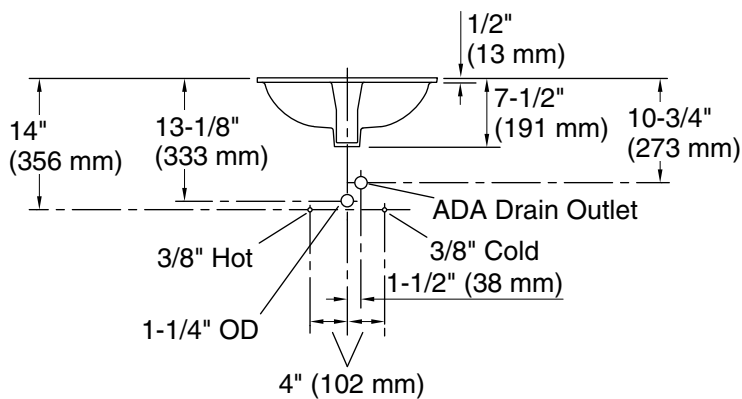

Features

- Oval basin with unglazed underside.
- Overflow drain.
- Fits standard 14- x 17-inch countertop cutout.

Material

- Vitreous china.

Installation

- Undermount.

Recommended Products/Accessories

K-8998 P-Trap
K-23726 Drain treatment
K-23725 Cast iron cleaner

Included Components

Additional Components:
1193643 Basin clamps

ADA CSA B651

Codes/Standards

ASME A112.19.2/CSA B45.1
ADA
ICC/ANSI A117.1
CSA B651

KOHLER® One-Year Limited Warranty

See website for detailed warranty information.

Technical Information

All product dimensions are nominal.

Installation:	Under-mount
Bowl area:	Length: 17" (432 mm) Width: 14" (356 mm) With overflow: Yes Water depth: 4" (102 mm)
With overflow:	Yes
Drain hole:	1-3/4" (44 mm)
Template:	1151011-7, required, not included