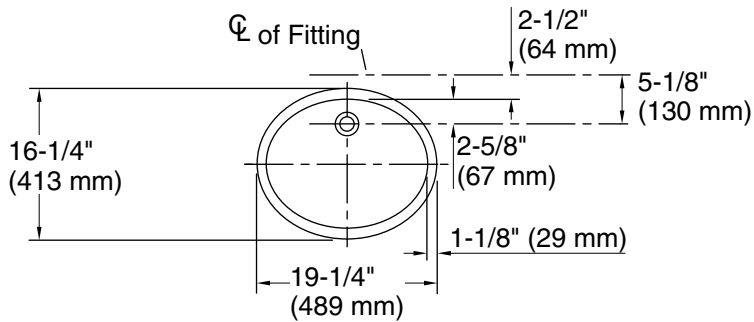

Features

- Oval basin with unglazed underside.
- Overflow drain.
- Fits standard 14- x 17-inch countertop cutout.

Material

- Vitreous china.

Installation

- Undermount.

Recommended Products/Accessories

K-8998 P-Trap
K-23726 Drain treatment
K-23725 Cast iron cleaner

Technical Information

All product dimensions are nominal.

Installation:	Under-mount
Bowl area:	Length: 17" (432 mm) Width: 14" (356 mm) With overflow: Yes Water depth: 4" (102 mm)
With overflow:	Yes
Drain hole:	1-3/4" (44 mm)
Template:	1151011-7, required, not included