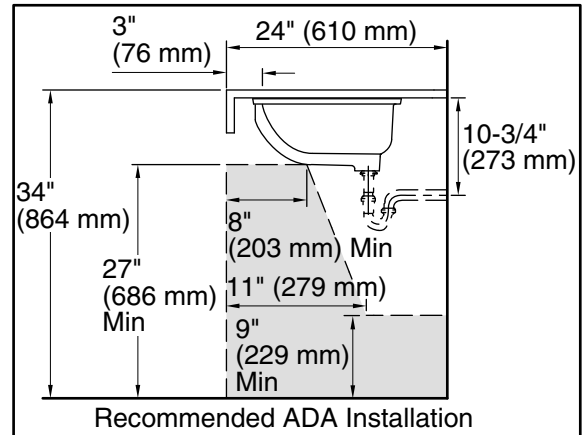

Features

- Oval basin with unglazed underside.
- Overflow drain.
- Fits standard 14- x 17-inch countertop cutout.

Material

- Vitreous china.

Installation

- Undermount.

Recommended Products/Accessories

K-8998 P-Trap
K-23726 Drain treatment
K-23725 Cast iron cleaner

Included Components

Additional Components:
1193643 Basin clamps

ADA CSA B651

Codes/Standards

ASME A112.19.2/CSA B45.1
ADA
ICC/ANSI A117.1
CSA B651

KOHLER® One-Year Limited Warranty

See website for detailed warranty information.

Technical Information

All product dimensions are nominal.

Installation:	Under-mount
Bowl area:	Length: 17" (432 mm) Width: 14" (356 mm) With overflow: Yes Water depth: 4" (102 mm)
With overflow:	Yes
Drain hole:	1-3/4" (44 mm)
Template:	1151011-7, required, not included