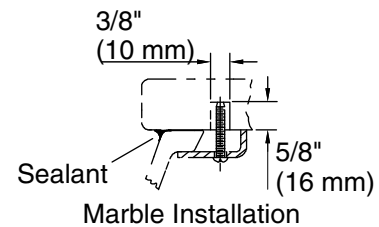

Technical Information

All product dimensions are nominal.

Installation:	Under-mount
Bowl area:	Length: 17" (432 mm) Width: 14" (356 mm) With overflow: Yes Water depth: 4" (102 mm)
With overflow:	Yes
Drain hole:	1-3/4" (44 mm)
Template:	1151011-7, required, not included