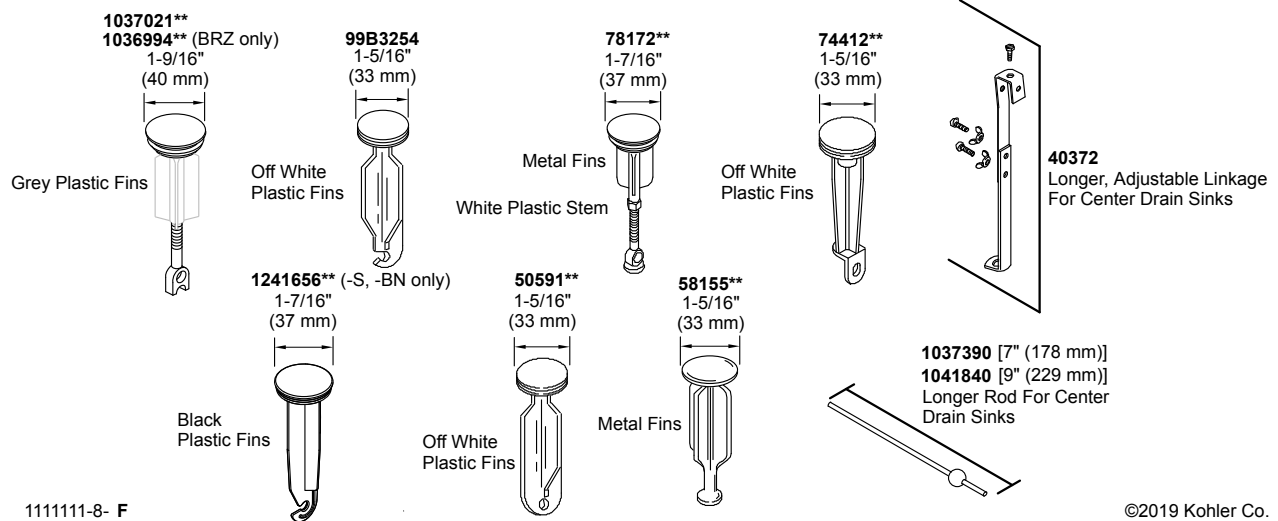

Honesty®

single-handle bathroom sink faucet, 1.2 gpm
K-99760-4-CP

Honesty®

single-handle bathroom sink faucet, 1.2 gpm
K-99760-4-CP

COMPLETE DRAIN OPTIONS

Other Stoppers & Optional Drain Components

NOTE: Click on the drawing to view a colored photo for reference.