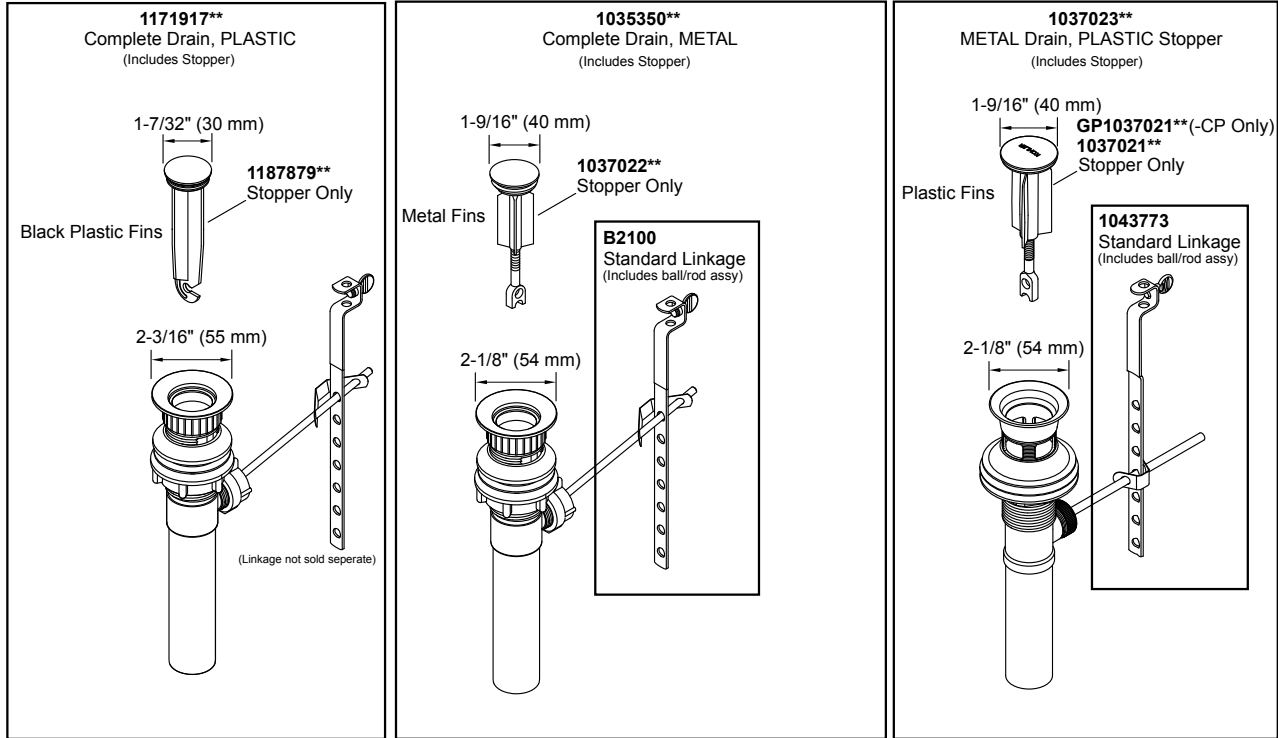

Honesty®

single-handle bathroom sink faucet, 1.2 gpm
K-99760-4-CP

Honesty®

single-handle bathroom sink faucet, 1.2 gpm
K-99760-4-CP

COMPLETE DRAIN OPTIONS

Other Stoppers & Optional Drain Components

NOTE: Click on the drawing to view a colored photo for reference.