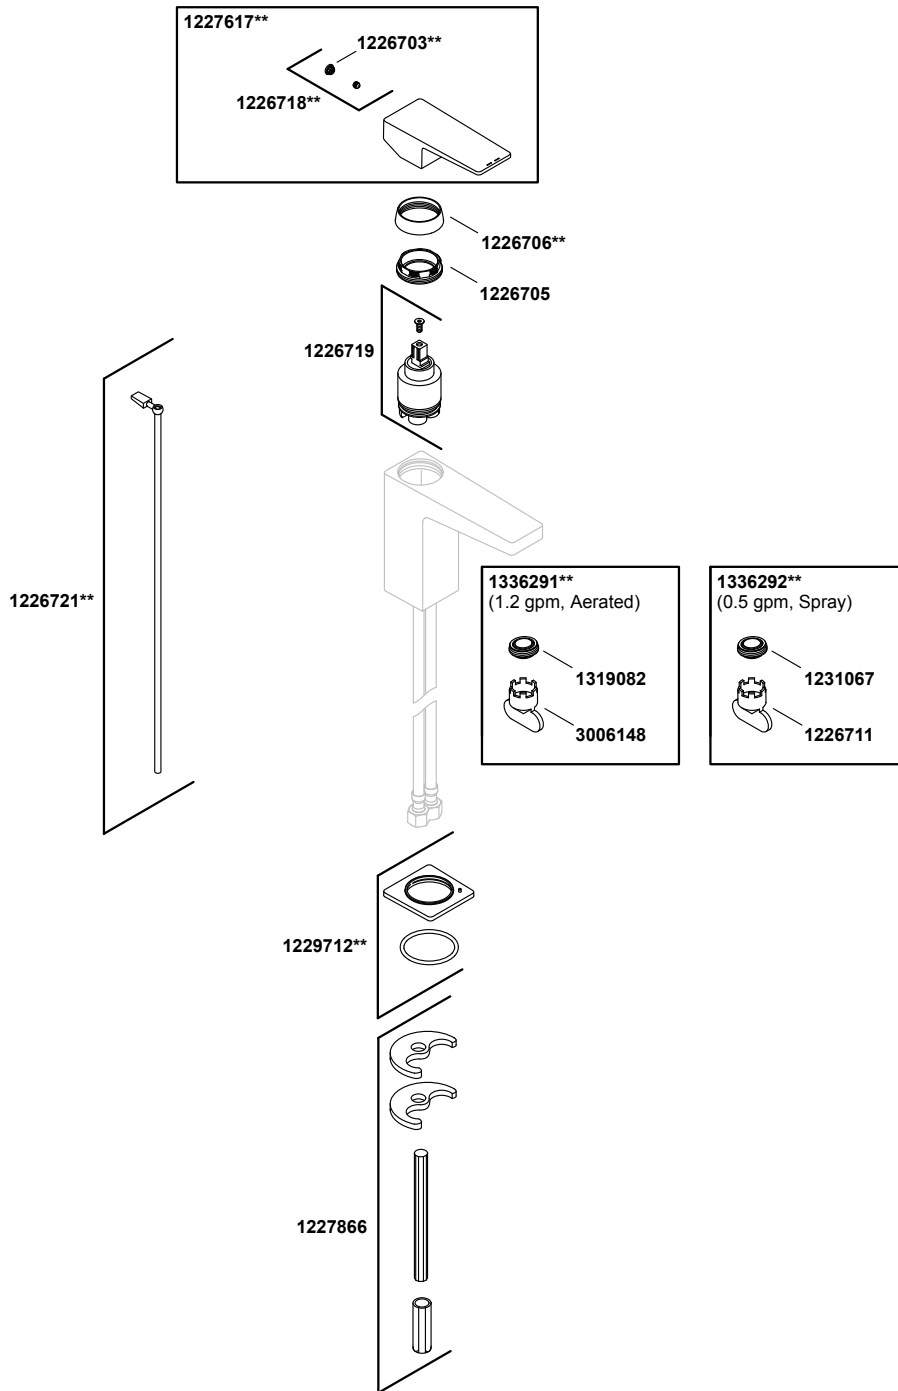

Honesty®

single-handle bathroom sink faucet, 1.2 gpm
K-99760-4-CP

Honesty®

single-handle bathroom sink faucet, 1.2 gpm
K-99760-4-CP

COMPLETE DRAIN OPTIONS

Other Stoppers & Optional Drain Components

NOTE: Click on the drawing to view a colored photo for reference.

1111111-8- F

©2019 Kohler Co.