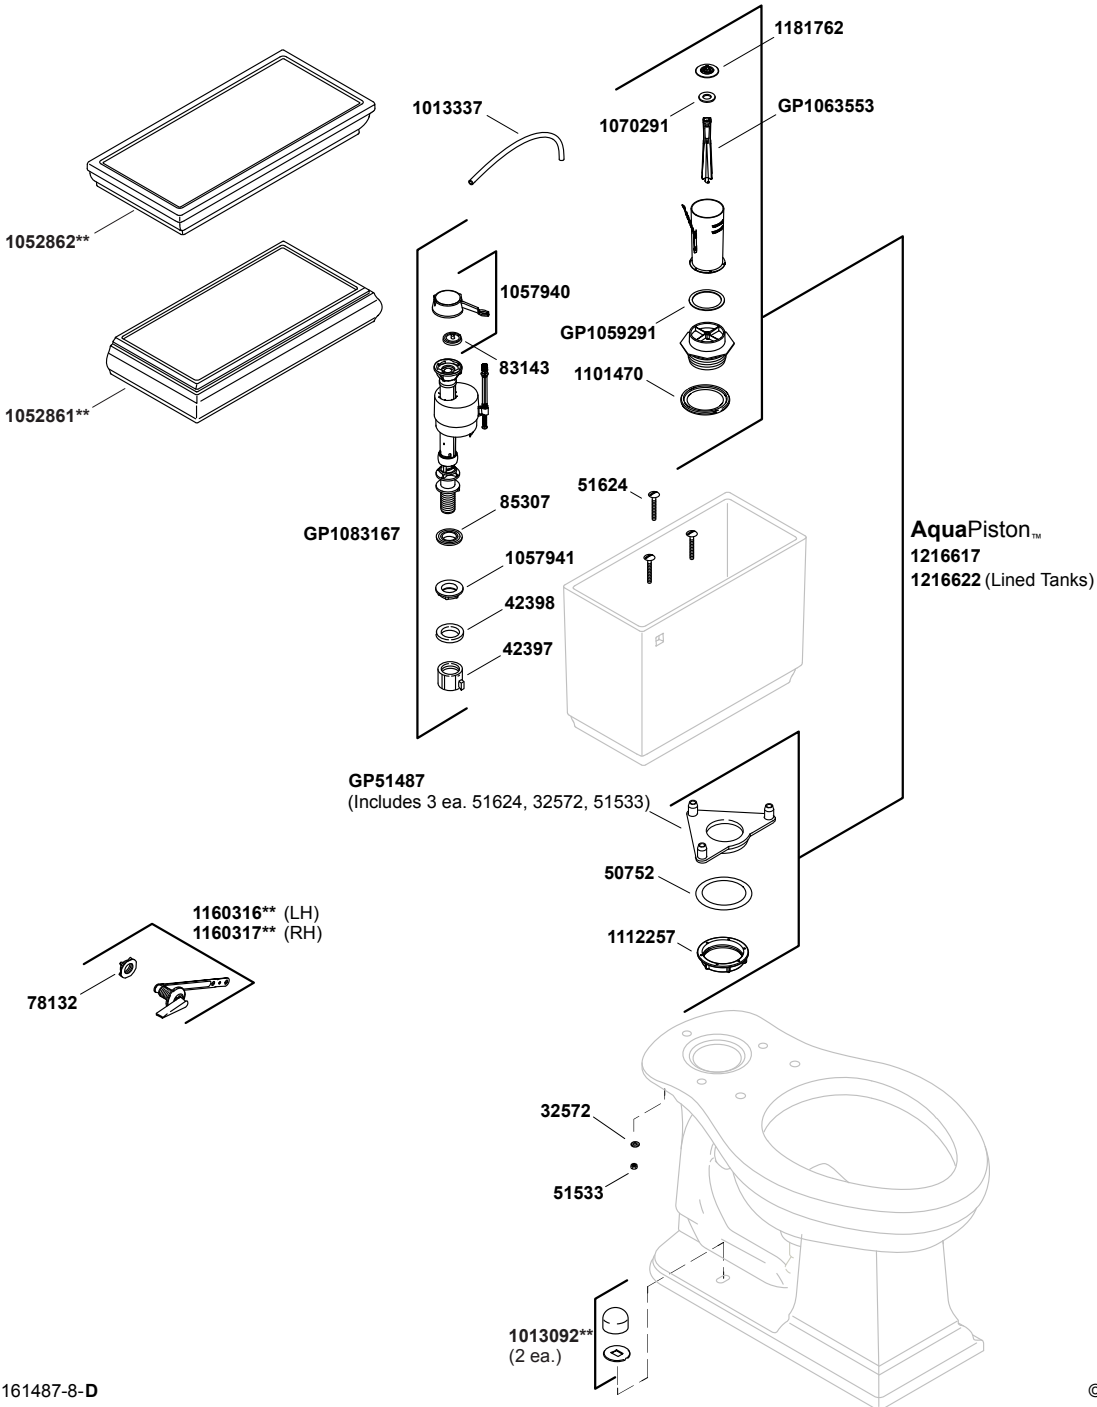

# Memoirs® Classic Comfort Height®

Two-piece elongated 1.28 gpf chair height toilet  
K-3816-0

1161487-8-D

© 2014 Kohler Co.