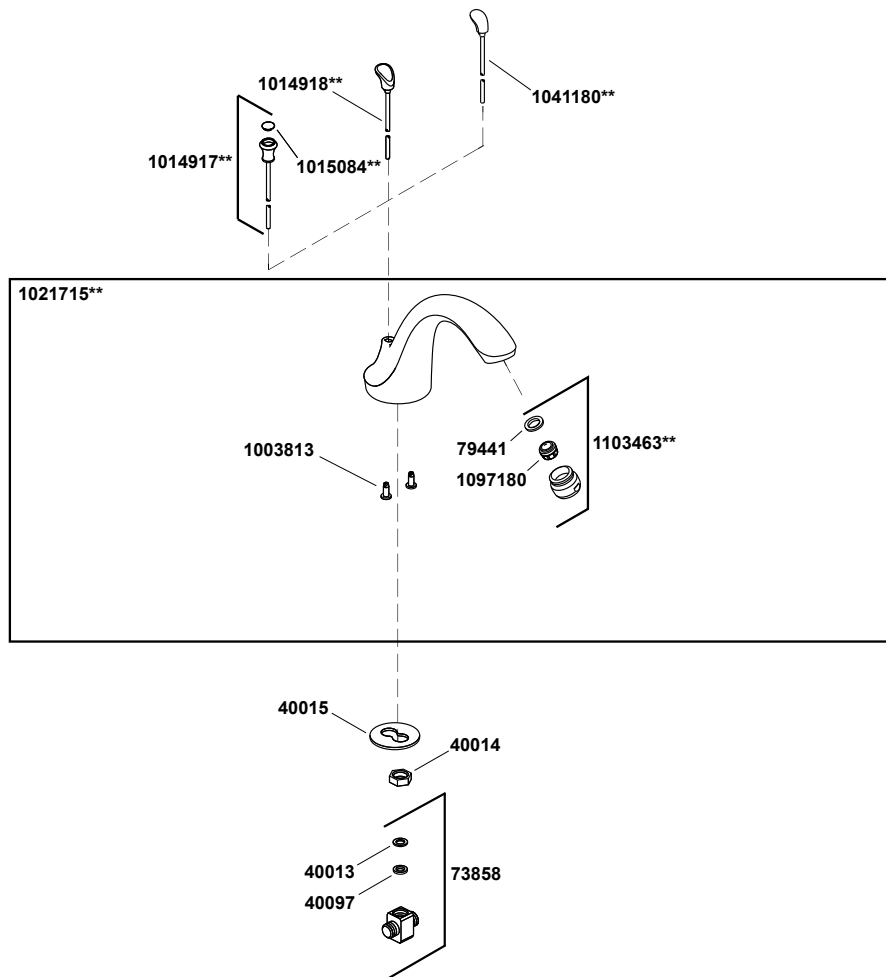

Widespread bathroom sink faucet with sculpted lever handles
K-10272-4-CP

COMPLETE DRAIN OPTIONS

Other Stoppers & Optional Drain Components

NOTE: Click on the drawing to view a colored photo for reference.

Widespread bathroom sink faucet with sculpted lever handles
K-10272-4-CP

Original Faucet Version

For model revisions AA-CD

(for revisions DD and newer, see Current Faucet Version)

Widespread bathroom sink faucet with sculpted lever handles
K-10272-4-CP

Widespread bathroom sink faucet with sculpted lever handles
K-10272-4-CP

Current Faucet Version
For model revisions DD and newer
(for revisions AA to CD, see Original Faucet Version)