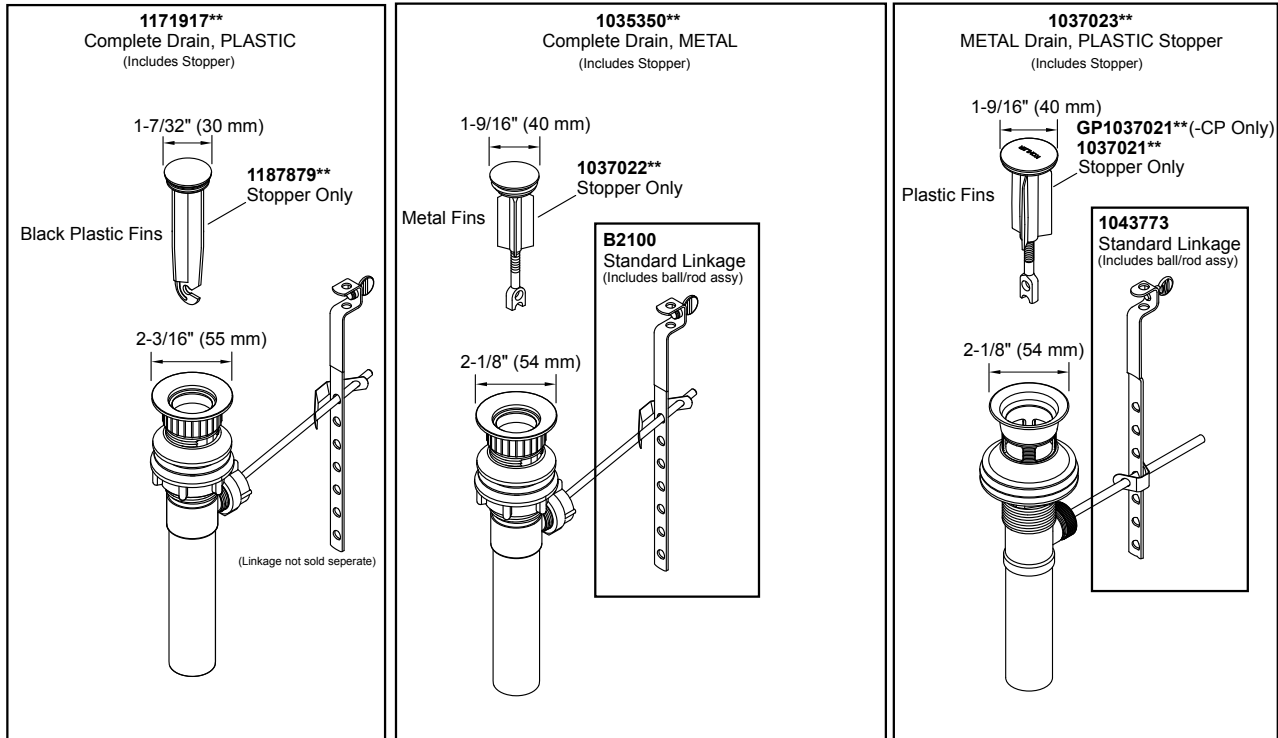

Widespread bathroom sink faucet with sculpted lever handles
K-10272-4-CP

COMPLETE DRAIN OPTIONS

Other Stoppers & Optional Drain Components

NOTE: Click on the drawing to view a colored photo for reference.

Widespread bathroom sink faucet with sculpted lever handles
K-10272-4-CP

Original Faucet Version

For model revisions AA-CD

(for revisions DD and newer, see Current Faucet Version)

Widespread bathroom sink faucet with sculpted lever handles
K-10272-4-CP

Widespread bathroom sink faucet with sculpted lever handles
K-10272-4-CP

Current Faucet Version
For model revisions DD and newer
(for revisions AA to CD, see Original Faucet Version)