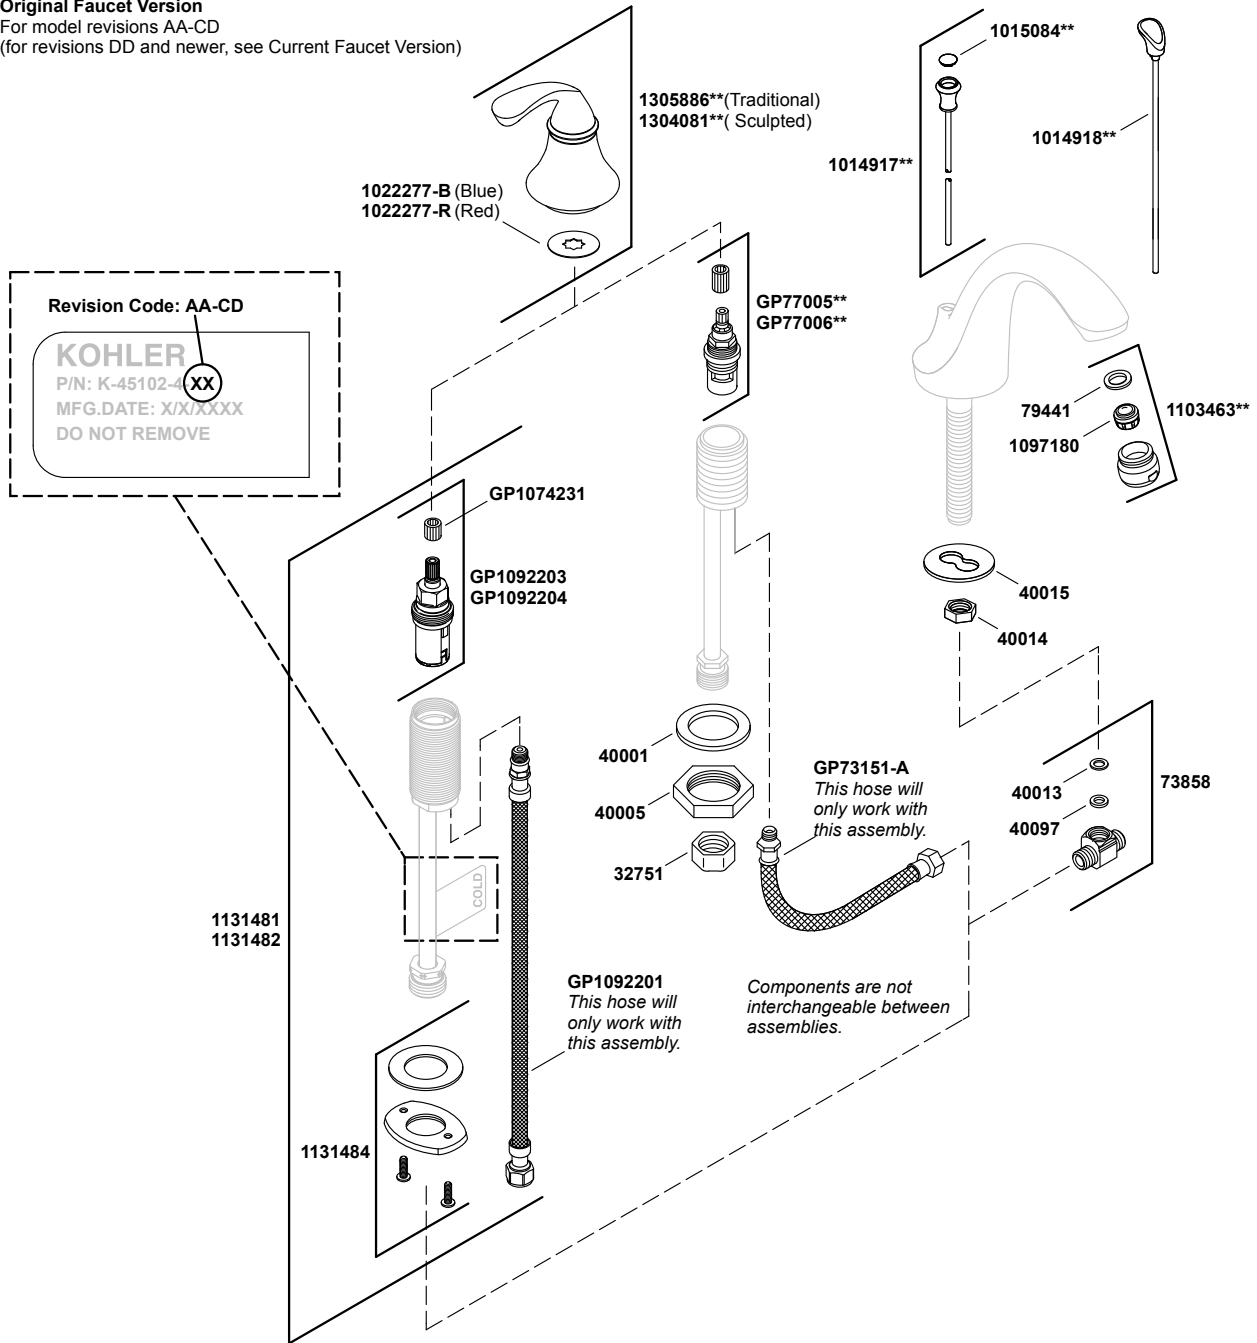

Widespread bathroom sink faucet with sculpted lever handles
K-10272-4-CP

COMPLETE DRAIN OPTIONS

Other Stoppers & Optional Drain Components

NOTE: Click on the drawing to view a colored photo for reference.

Widespread bathroom sink faucet with sculpted lever handles
K-10272-4-CP

Original Faucet Version

For model revisions AA-CD

(for revisions DD and newer, see Current Faucet Version)

Widespread bathroom sink faucet with sculpted lever handles
K-10272-4-CP

Widespread bathroom sink faucet with sculpted lever handles
K-10272-4-CP

Current Faucet Version
For model revisions DD and newer
(for revisions AA to CD, see Original Faucet Version)