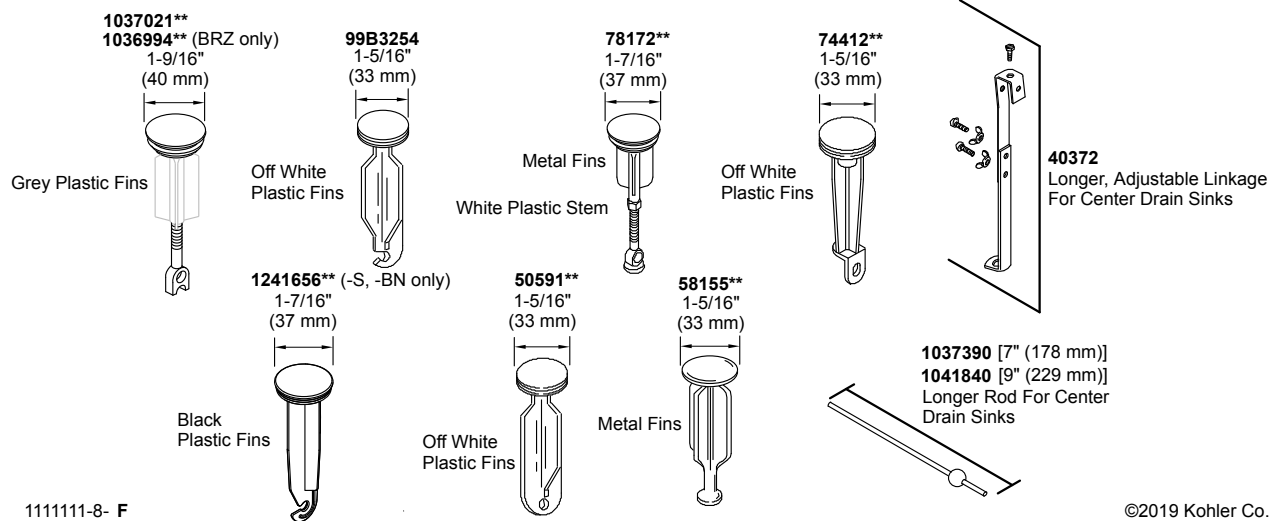

Widespread bathroom sink faucet with sculpted lever handles
K-10272-4-CP

COMPLETE DRAIN OPTIONS

Other Stoppers & Optional Drain Components

NOTE: Click on the drawing to view a colored photo for reference.

Widespread bathroom sink faucet with sculpted lever handles
K-10272-4-CP

Original Faucet Version

For model revisions AA-CD

(for revisions DD and newer, see Current Faucet Version)

Widespread bathroom sink faucet with sculpted lever handles
K-10272-4-CP

Widespread bathroom sink faucet with sculpted lever handles
K-10272-4-CP

Current Faucet Version
For model revisions DD and newer
(for revisions AA to CD, see Original Faucet Version)