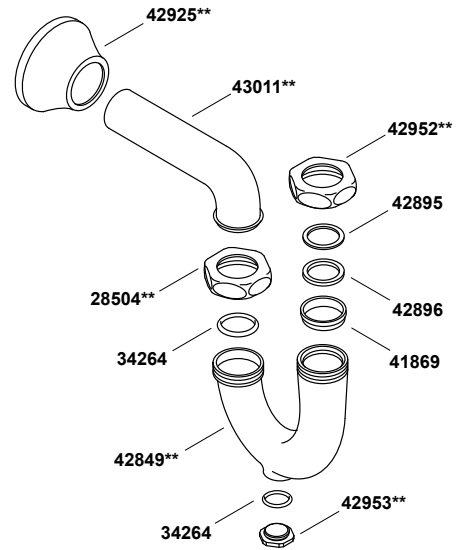

# Caxton® Oval

17" x 14" Undermount bathroom sink with overflow  
K-2210-0

# Caxton® Oval

17" x 14" Undermount bathroom sink with overflow  
K-2210-0

1-1/4" (3.2 cm) X 1-1/4" (3.2 cm)

1-1/4" (3.2 cm) X 1-1/2" (3.8 cm)