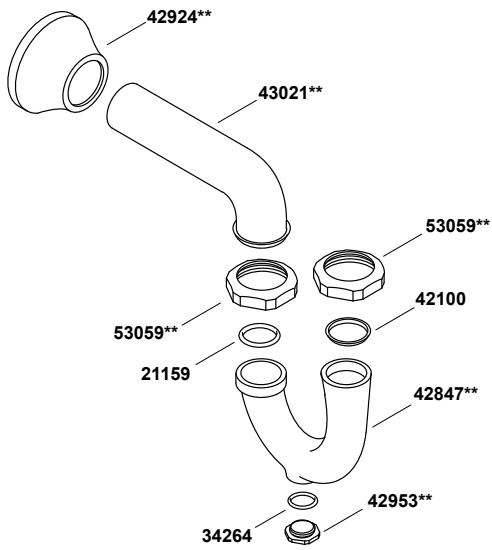

# Caxton® Oval

17" x 14" Undermount bathroom sink with overflow  
K-2210-0

# Caxton® Oval

17" x 14" Undermount bathroom sink with overflow  
K-2210-0

1-1/4" (3.2 cm) X 1-1/4" (3.2 cm)

1-1/4" (3.2 cm) X 1-1/2" (3.8 cm)