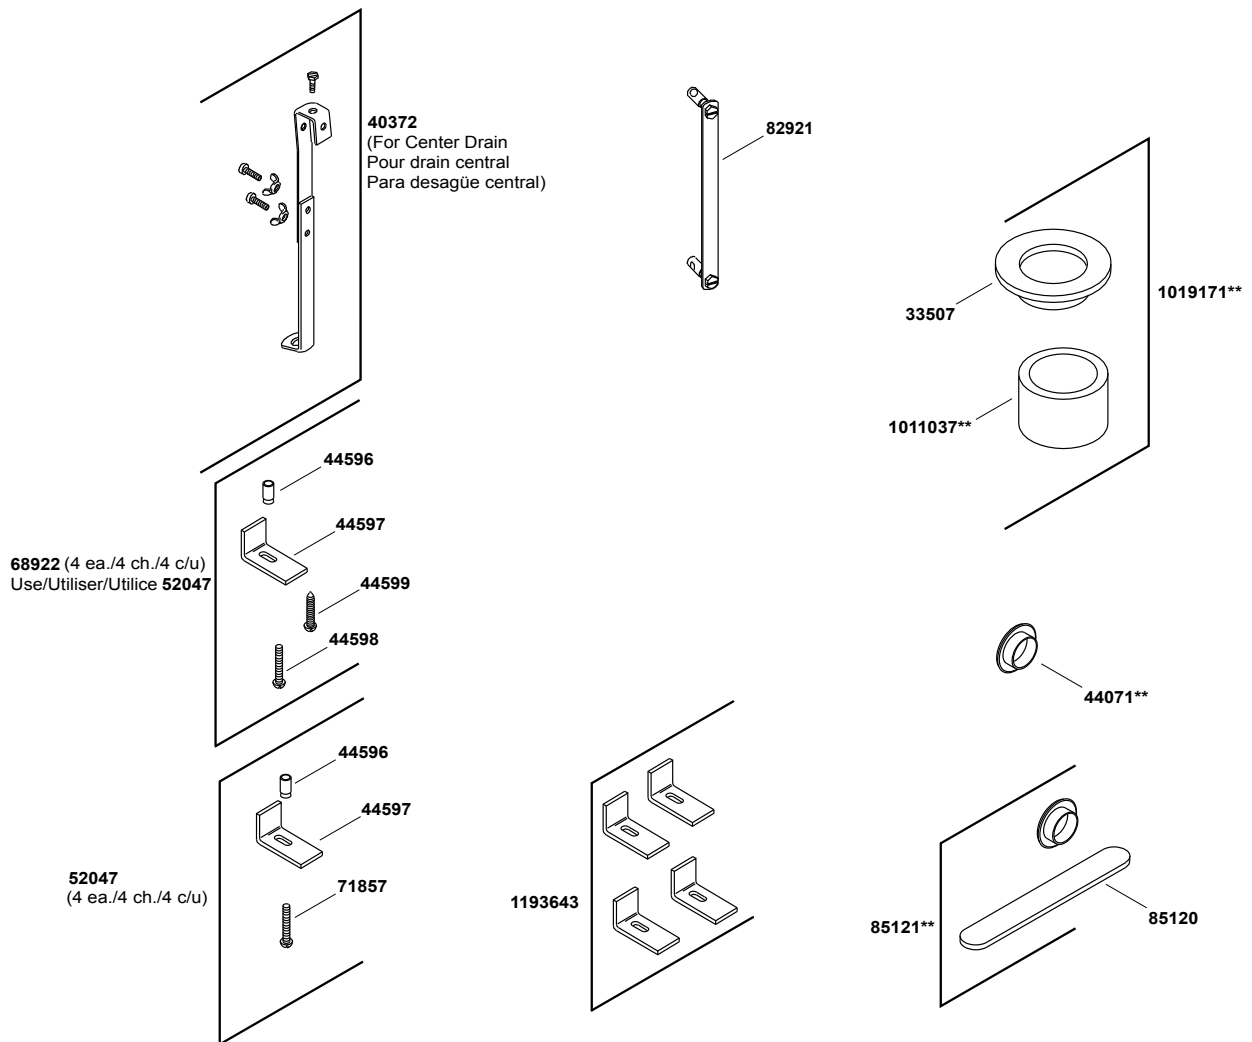

# Caxton® Oval

17" x 14" Undermount bathroom sink with overflow  
K-2210-0

# Caxton® Oval

17" x 14" Undermount bathroom sink with overflow  
K-2210-0

1-1/4" (3.2 cm) X 1-1/4" (3.2 cm)

1-1/4" (3.2 cm) X 1-1/2" (3.8 cm)