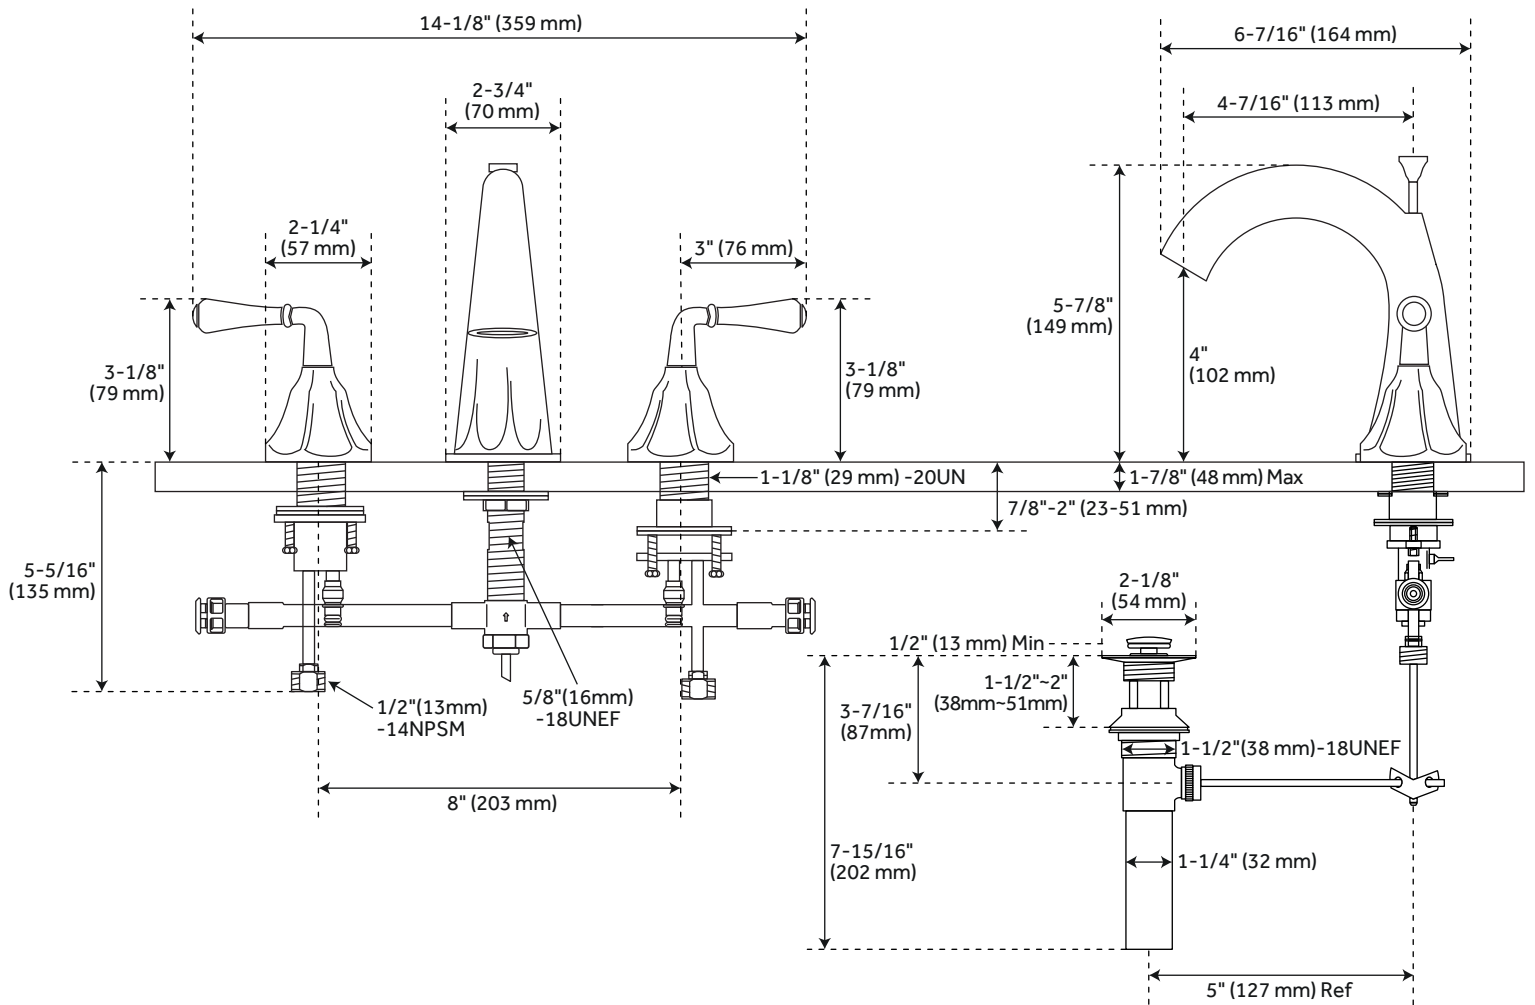

KEY WEST

WIDESPREAD BATHROOM FAUCET

SKU: 948593

FEATURES

Installation Type: Widespread
Handle Type: Lever
Overflow Hole: Yes
Design: Modern
Faucet Material: Brass
Ceramic Disc Cartridges: Yes
Hot And Cold Indicators: No
Drain Included: Yes
Maximum Flow Rate: 1.2 Gpm
(Gallons Per Minute)
Drain is Only Compatible with Sinks
that have an Overflow
6" - 16" Installation Spread

CONTENTS

WIDESPREAD FAUCET PAGE 2

REVISED 10/22/2020

KEY WEST

WIDESPREAD BATHROOM FAUCET

SKU: 948593

FEATURES

- Max. Countertop Thickness: 1-7/8"
- Faucet Centers: 8"
- Length: 14-1/8"
- Width: 6-7/16"
- Height: 5-7/8"
- Height To Spout: 4"
- Spout Reach: 4-7/16"
- Base Plate Diameter: 2-3/4"
- Handle Length: 3"
- Height to Bottom of Handle: 2-3/4"
- Drain Size: 1-1/2"

PRODUCT IMAGE

All dimensions and specifications are nominal and may vary. Use actual products for accuracy in critical situations.

PAGE 2
Code: SHWSCKW800