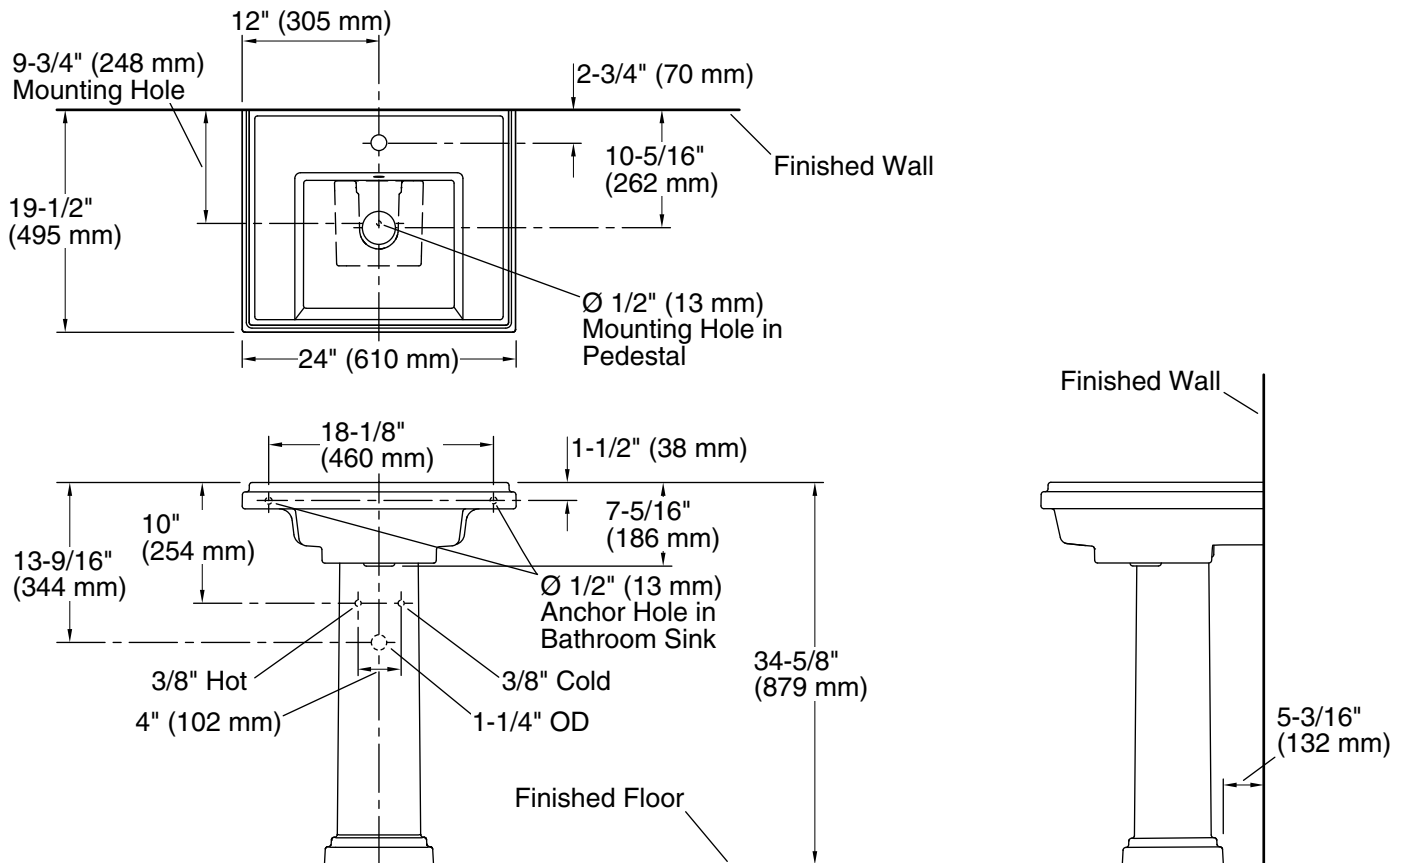

Technical Information

All product dimensions are nominal.

Bowl configuration:	Single
Installation:	Pedestal
Bowl area (Only):	Length: 14-1/4" (362 mm) Width: 12-1/2" (318 mm) Water depth: 3-1/4" (83 mm)
Number of deck holes:	1
Faucet hole(s):	1-3/8" (35 mm)
Drain hole:	1-3/4" (44 mm)

Notes

Install this product according to the installation instructions.