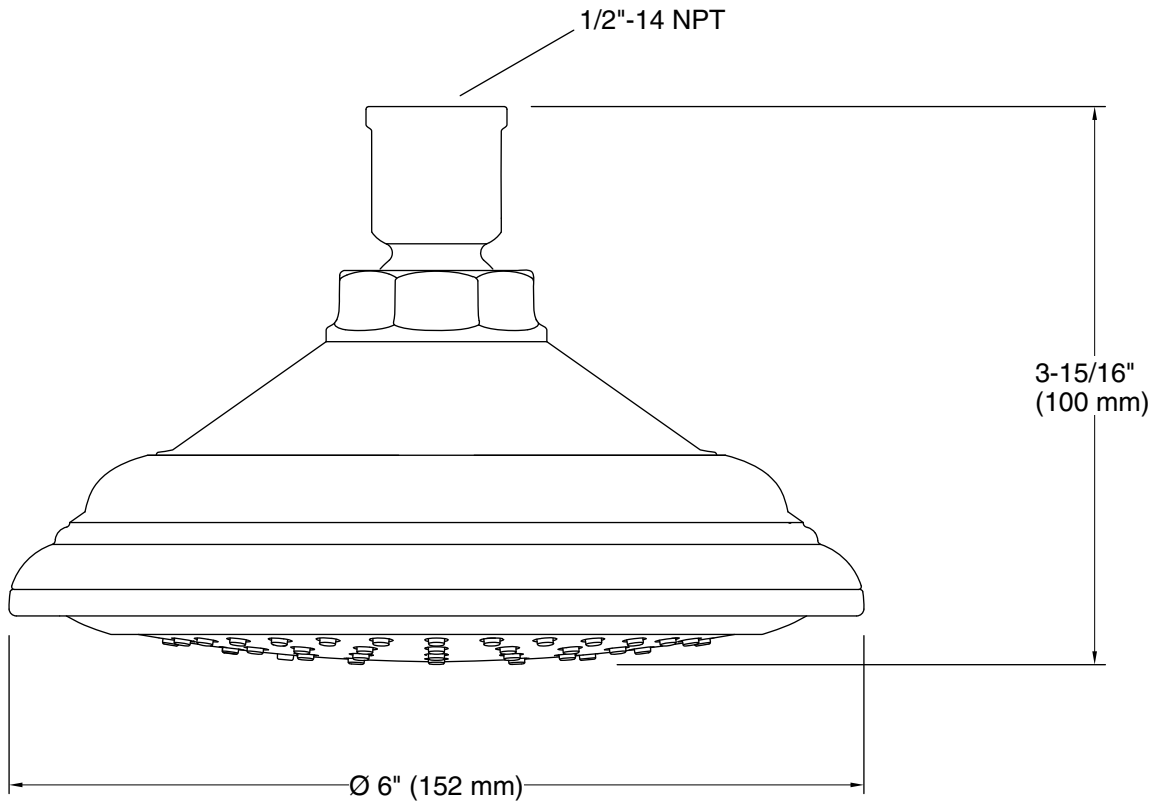

Features

- Single-function showerhead with 66-nozzle 5-1/2" (140 mm) diameter sprayface.
- Katalyst® spray technology with air-induction ball joint.
- Optimized sprayface for maximum performance.
- MasterClean™ sprayface features an easy-to-clean surface that withstands mineral buildup.
- 2.5 gpm (9.5 lpm) maximum flow rate.
- 1/2" - 14 NPT connection.

Technical Information

All product dimensions are nominal.

Showerhead/Body Spray:

Rated maximum flow: 2.5 gal/min (9.5 l/min)

Notes

Install this product according to the installation guide.