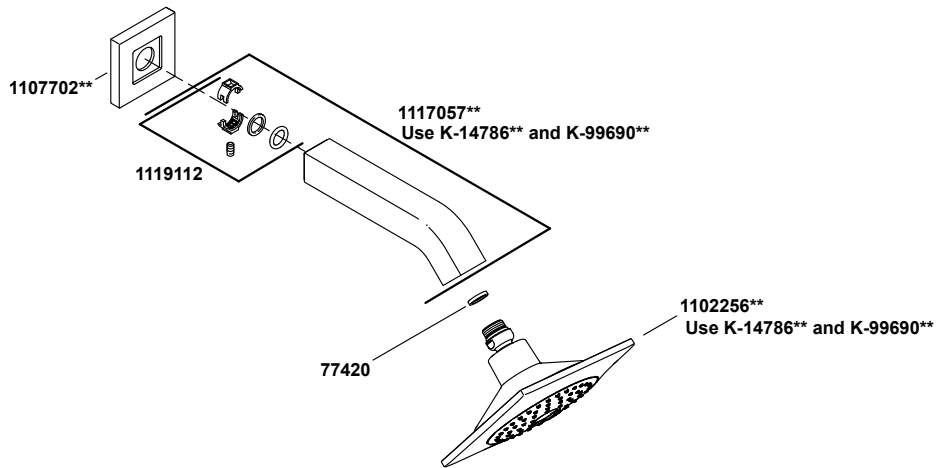

# Loure®

Rite-Temp® bath/shower trim set  
K-T14664-4-CP

**Original Version**

# Loure®

Rite-Temp® bath/shower trim set  
K-T14664-4-CP