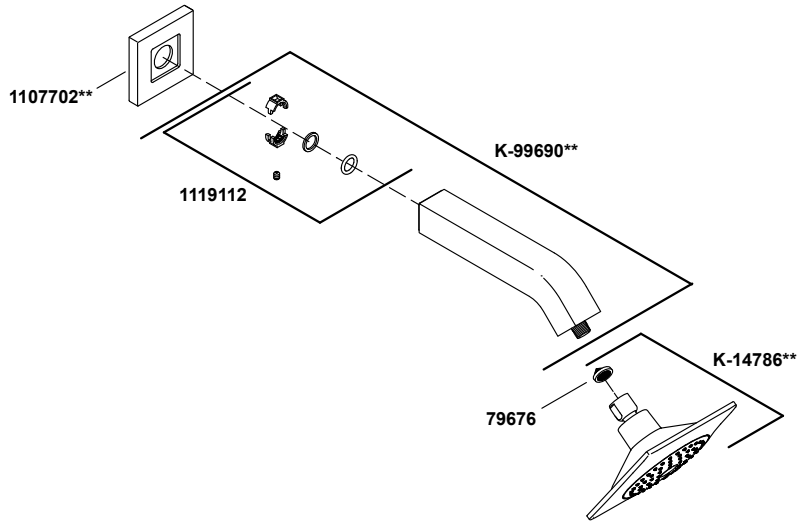

# Loure®

Rite-Temp® bath/shower trim set  
K-T14664-4-CP

**Original Version**

# Loure®

Rite-Temp® bath/shower trim set  
K-T14664-4-CP