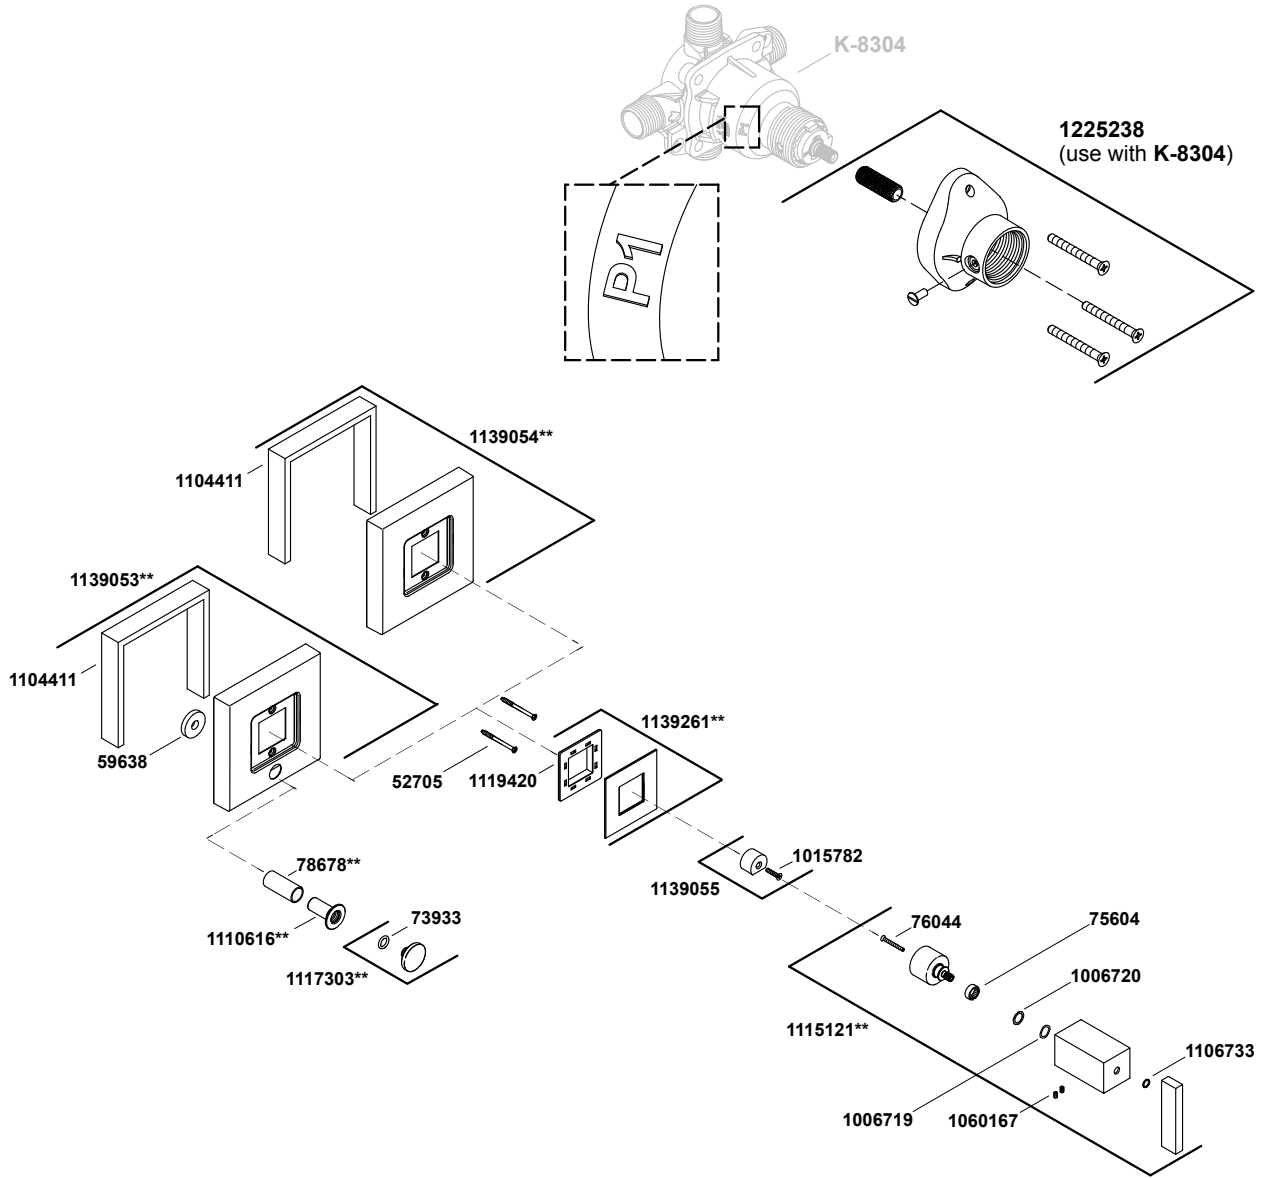

# Loure®

Rite-Temp® bath/shower trim set  
K-T14664-4-CP

**Original Version**

# Loure®

Rite-Temp® bath/shower trim set  
K-T14664-4-CP