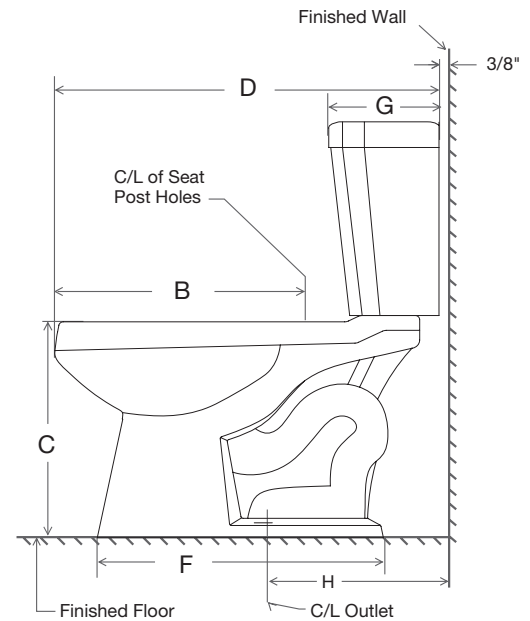

Low-Consumption Toilet
Calhoun series

Product Specification

The combination toilet shall be made of vitreous china. Toilet shall be 1.6 gpf (6 lpf). Toilet shall have 2" (5.1cm) fully glazed trapway. Toilet shall include a chrome or white trip lever. Toilet shall be less seat and supply. Toilet shall be ADA compliant (PF1503) with 17" high bowl.

	RF	EL	EL	ADA
	PF1500/PF6112K2	PF1501/PF6112K	PF1502F/PF6112K	PF1503/PF6112K2
A	30"	30"	31-1/8"	31-1/2"
B	16-1/2"	18-1/2"	18-1/2"	18-1/2"
C	15-1/2"	15-1/2"	16-1/2"	17"
D	27"	29"	29"	29-1/4"
E	10"	9-7/8"	12"	10"
F	20-5/8"	21-3/8"	25"	21"
G	8"	8"	8"	8"
H	12"	12"	12"	12"

	PF1500/PF6110K	PF1501/PF6110K	PF1502F/PF6110K	PF1503/PF6110K
D	26-1/4"	27-7/8"	27-3/4"	28-1/8"
G	6-3/4"	6-3/4"	6-3/4"	6-3/4"
H	10"	10"	10"	10"

	PF1500/PF6114K	PF1501/PF6114K	PF1502F/PF6114K	PF1503/PF6114K
D	29-7/8"	31-3/8"	31-1/8"	31-3/8"
G	10-1/4"	10-1/4"	10-1/4"	10-1/4"
H	14"	14"	14"	14"

Note: All dimensions and specifications are nominal and may vary: Dimensions of 8" and greater have a tolerances of +3%. Dimensions less than 8" have a tolerances of +5%.

Warranty and Codes

This product comes complete with installation, operating, care and maintenance instructions. All PROFLO fixtures carry a limited lifetime warranty on the vitreous china and a 5-year limited warranty on the parts and fittings. This product meets or exceeds ASME/ANSI A112.19.2M. In an effort to continually improve our products, we will make design changes from time to time. We reserve the right to ship newly designed product to fill any order unless we agree in writing to do otherwise.