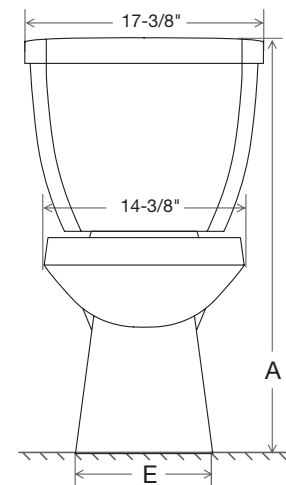

Low-Consumption Toilet
Calhoun series

Product Specification

The combination toilet shall be made of vitreous china. Toilet shall be 1.6 gpf (6 lpf). Toilet shall have 2" (5.1cm) fully glazed trapway. Toilet shall include a chrome or white trip lever. Toilet shall be less seat and supply. Toilet shall be ADA compliant (PF1503) with 17" high bowl.

	RF	EL	EL	ADA
	PF1500/PF6112K2	PF1501/PF6112K	PF1502F/PF6112K	PF1503/PF6112K2
A	30"	30"	31-1/8"	31-1/2"
B	16-1/2"	18-1/2"	18-1/2"	18-1/2"
C	15-1/2"	15-1/2"	16-1/2"	17"
D	27"	29"	29"	29-1/4"
E	10"	9-7/8"	12"	10"
F	20-5/8"	21-3/8"	25"	21"
G	8"	8"	8"	8"
H	12"	12"	12"	12"

	PF1500/PF6110K	PF1501/PF6110K	PF1502F/PF6110K	PF1503/PF6110K
D	26-1/4"	27-7/8"	27-3/4"	28-1/8"
G	6-3/4"	6-3/4"	6-3/4"	6-3/4"
H	10"	10"	10"	10"

	PF1500/PF6114K	PF1501/PF6114K	PF1502F/PF6114K	PF1503/PF6114K
D	29-7/8"	31-3/8"	31-1/8"	31-3/8"
G	10-1/4"	10-1/4"	10-1/4"	10-1/4"
H	14"	14"	14"	14"

Note: All dimensions and specifications are nominal and may vary: Dimensions of 8" and greater have a tolerances of +3%. Dimensions less than 8" have a tolerances of +5%.

Warranty and Codes

This product comes complete with installation, operating, care and maintenance instructions. All PROFLO fixtures carry a limited lifetime warranty on the vitreous china and a 5-year limited warranty on the parts and fittings. This product meets or exceeds ASME/ANSI A112.19.2M. In an effort to continually improve our products, we will make design changes from time to time. We reserve the right to ship newly designed product to fill any order unless we agree in writing to do otherwise.