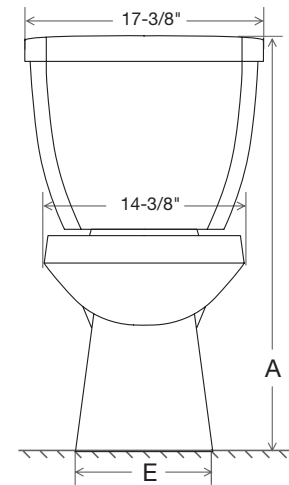

### Product Specification

The combination toilet shall be made of vitreous china. Toilet shall be 1.28 gpf (4.8 lpf). Toilet shall have 2" (5.1cm) fully glazed trapway. Toilet shall include a chrome or white trip lever. Toilet shall be less seat and supply. Toilet shall be ADA compliant (PF1503) with 17" high bowl.

	RF	EL	EL	ADA
	PF1500/PF6112	PF1501/PF6112	PF1502F/PF6112	PF1503/PF6112
A	30"	30"	31-1/8"	31-1/2"
B	16-1/2"	18-1/2"	18-1/2"	18-1/2"
C	15-1/2"	15-1/2"	16-1/2"	17"
D	27"	29"	29"	29-1/4"
E	10"	9-7/8"	12"	10"
F	20-5/8"	21-3/8"	25"	21"
G	8"	8"	8"	8"
H	12"	12"	12"	12"

	PF1500/PF6110	PF1501/PF6110	PF1502F/PF6110	PF1503/PF6110
D	26-1/4"	27-7/8"	27-3/4"	28-1/8"
G	6-3/4"	6-3/4"	6-3/4"	6-3/4"
H	10"	10"	10"	10"

	PF1500/PF6114	PF1501/PF6114	PF1502F/PF6114	PF1503/PF6114
D	29-7/8"	31-3/8"	31-1/8"	31-3/8"
G	10-1/4"	10-1/4"	10-1/4"	10-1/4"
H	14"	14"	14"	14"

Note: All dimensions and specifications are nominal and may vary: Dimensions of 8" and greater have a tolerances of +3%. Dimensions less than 8" have a tolerances of +5%.