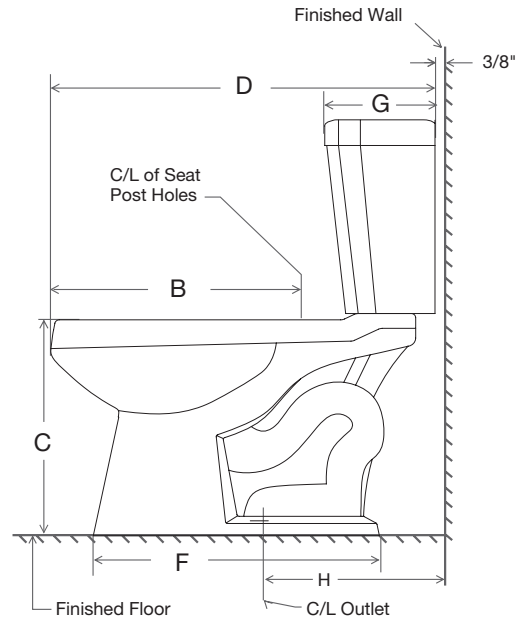

High-Efficiency Toilet

Calhoun series

Product Specification

The combination toilet shall be made of vitreous china. Toilet shall be 1.28 gpf (4.8 lpf). Toilet shall have 2" (5.1cm) fully glazed trapway. Toilet shall include a chrome or white trip lever. Toilet shall be less seat and supply. Toilet shall be ADA compliant (PF1503) with 17" high bowl.

	RF	EL	EL	ADA
	PF1500/PF6112	PF1501/PF6112	PF1502F/PF6112	PF1503/PF6112
A	30"	30"	31-1/8"	31-1/2"
B	16-1/2"	18-1/2"	18-1/2"	18-1/2"
C	15-1/2"	15-1/2"	16-1/2"	17"
D	27"	29"	29"	29-1/4"
E	10"	9-7/8"	12"	10"
F	20-5/8"	21-3/8"	25"	21"
G	8"	8"	8"	8"
H	12"	12"	12"	12"

	PF1500/PF6110	PF1501/PF6110	PF1502F/PF6110	PF1503/PF6110
D	26-1/4"	27-7/8"	27-3/4"	28-1/8"
G	6-3/4"	6-3/4"	6-3/4"	6-3/4"
H	10"	10"	10"	10"

	PF1500/PF6114	PF1501/PF6114	PF1502F/PF6114	PF1503/PF6114
D	29-7/8"	31-3/8"	31-1/8"	31-3/8"
G	10-1/4"	10-1/4"	10-1/4"	10-1/4"
H	14"	14"	14"	14"

Note: All dimensions and specifications are nominal and may vary: Dimensions of 8" and greater have a tolerances of +3%. Dimensions less than 8" have a tolerances of +5%.

Warranty and Codes

This product comes complete with installation, operating, care and maintenance instructions. All PROFLO fixtures carry a limited lifetime warranty on the vitreous china and a 5-year limited warranty on the parts and fittings. This product meets or exceeds ASME/ANSI A112.19.2M. In an effort to continually improve our products, we will make design changes from time to time. We reserve the right to ship newly designed product to fill any order unless we agree in writing to do otherwise.