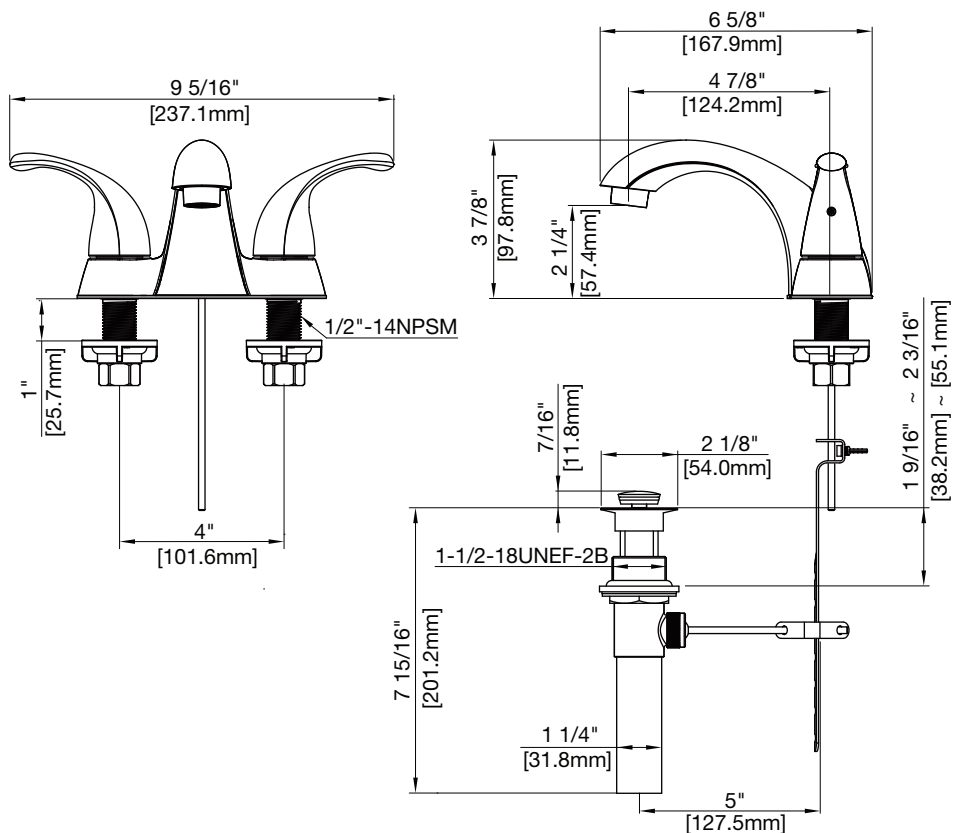

PFWSC6840CP

Warranty and Codes

This product comes complete with installation, operating, care and maintenance instructions. This PROFLO faucet carries a limited lifetime warranty when installed in residential applications. The warranty is five years in commercial applications. This product meets ANSI: A112.18.1M. *Compliant with lead content requirements of California AB 1953.

Distributed Exclusively by Ferguson and Wolseley Canada