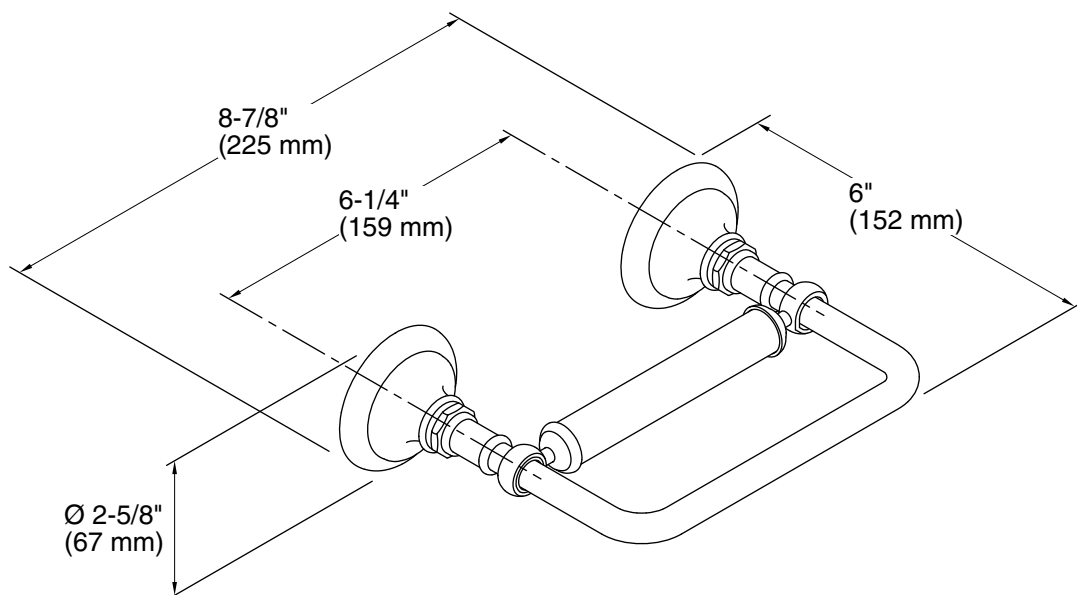

Technical Information

All product dimensions are nominal.

Material: Metal

Notes

Install this product according to the installation guide.

CAUTION: Risk of personal injury. Do not install these products in any area where they are likely to be used inadvertently as a grab bar or support bar. These products are not designed or intended for use as a grab bar or support bar.