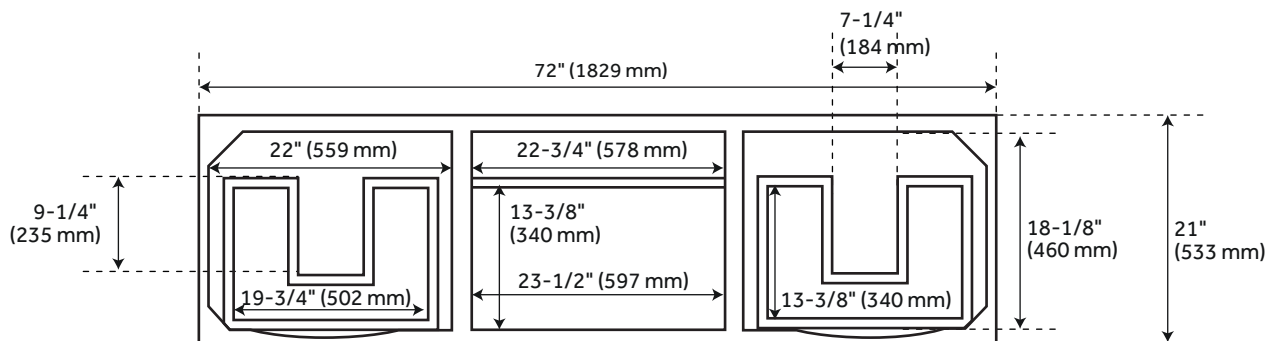

72" ROBERTSON

CONSOLE VANITY

SKU: 459051, 459052, 459053

FEATURES

- Material: Mahogany
- Installation Type: Freestanding
- Number of Basins: 2
- Number of Drawers: 4
- Soft-Close Hinges
- Build-In Adjusters: Yes
- Faucet Included: No
- Sink Included: Optional
- Vanity Top Included: Optional

CONTENTS

72" VANITY PAGE 2

REVISED 12/17/2020

72" ROBERTSON

CONSOLE VANITY

SKU: 459051, 459052, 459053

FEATURES

- Width: 72"
- Depth: 21"
- Height: 34-1/4"
- Vanity Top Depth: 22"
- Vanity Top Width: 73"

PRODUCT IMAGE

All dimensions and specifications are nominal and may vary. Use actual products for accuracy in critical situations.

PAGE 2