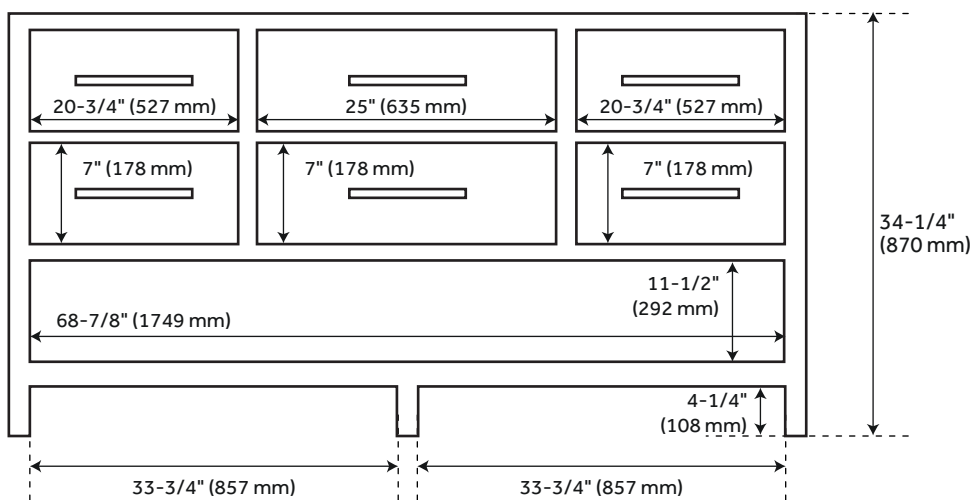

72" ROBERTSON

CONSOLE VANITY

SKU: 459051, 459052, 459053

FEATURES

- Material: Mahogany
- Installation Type: Freestanding
- Number of Basins: 2
- Number of Drawers: 4
- Soft-Close Hinges
- Build-In Adjusters: Yes
- Faucet Included: No
- Sink Included: Optional
- Vanity Top Included: Optional

CONTENTS

72" VANITY PAGE 2

REVISED 12/17/2020

72" ROBERTSON

CONSOLE VANITY

SKU: 459051, 459052, 459053

FEATURES

- Width: 72"
- Depth: 21"
- Height: 34-1/4"
- Vanity Top Depth: 22"
- Vanity Top Width: 73"

PRODUCT IMAGE

All dimensions and specifications are nominal and may vary. Use actual products for accuracy in critical situations.

PAGE 2