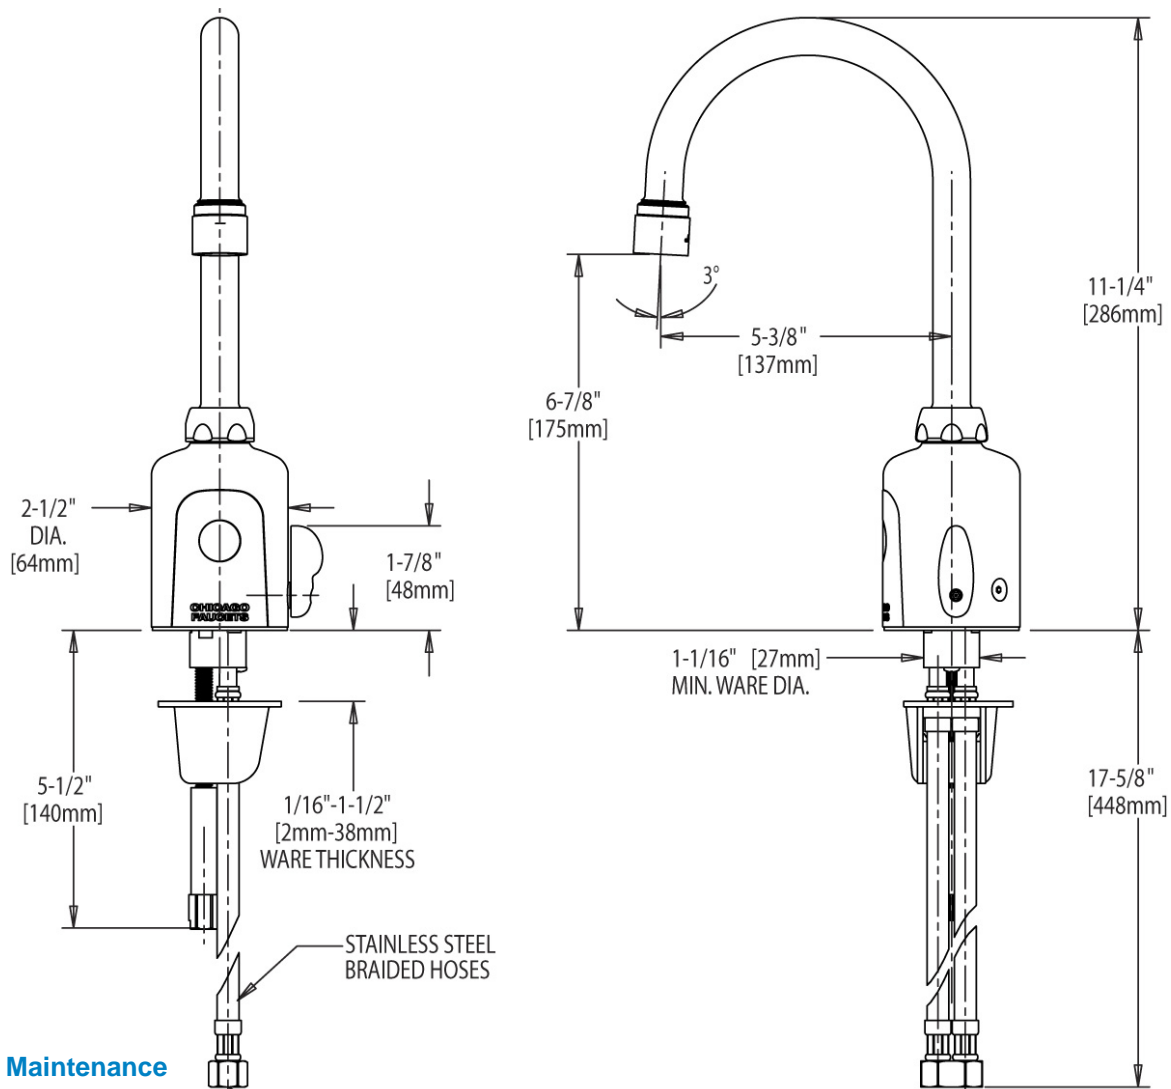

#### ECAST

ECAST products are intended for installation where state laws and local codes mandate lead content levels or in any location where lead content is a concern.

2100 South Clearwater Drive  
Des Plaines, IL  
P: 847/803-5000  
F: 847/803-5454  
Technical: 800/TEC-TRUE  
www.chicagofaucets.com

### Architect/Engineer Specification

Chicago Faucets No. 116.123.AB.1, Deck Mounted Single Hole HyTronic Gooseneck Sink Faucet with Dual Beam Infrared Sensor, Chrome Plated solid brass construction. 5-1/4" Center to Center Rigid / Swing Gooseneck Spout. Includes Optional 2.2 GPM (8.3 L/min) Aerator Insert. 0.5 GPM (1.9 L/min) Vandal Proof Non-Aerating Spray Outlet. Dual Supply for Hot and Cold Water Service. 12 Volt AC Transformer Required (Order Separately). Stainless Steel Hoses Included. User Adjustable Temperature Control Mixer. Multiple Field Adjustable Modes and Ranges. Geberit Commander™ Software Compatible. ECAST® construction with less than 0.25% lead content by weighted average. CALGreen Compliant. This product meets ADA ANSI/ICC A117.1 requirements and is tested and certified to industry standards: ASME A112.18.1/CSA B125.1, Certified to NSF/ANSI 61, Section 9 by CSA, California Health and Safety Code 116875 (AB1953-2006), Vermont Bill S.152, NSF/ANSI 372 Low Lead Content, and California Green Building Standards Code (CALGreen).