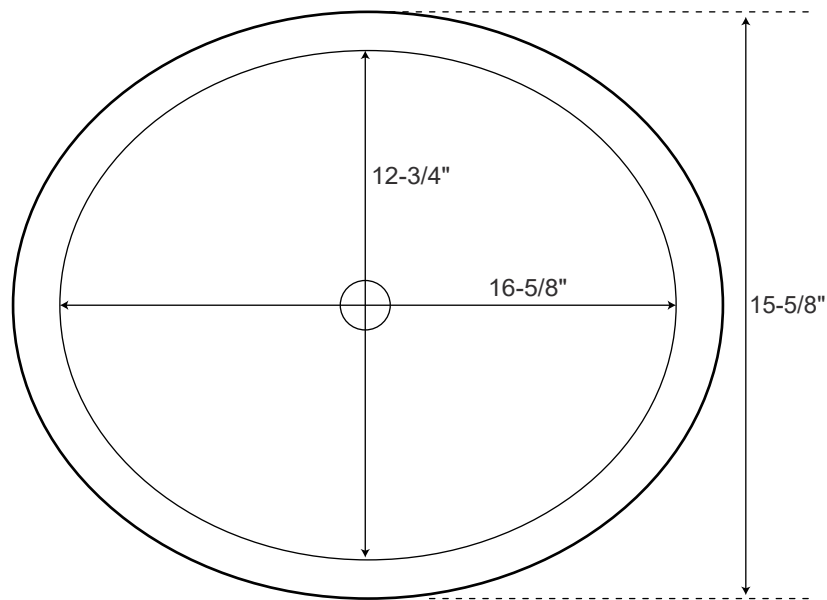

## SPECIFICATIONS

Overall Dimensions	18-5/8" L x 15" W (front to back) x 7-3/4" H
Basin Dimensions	16" L x 12-1/2" W (front to back)
Water Depth to Rim	6"
Water Depth to Overflow	5"
Drain Hole	1-1/2"

**Porcelain**  
Undermount Sink

*All measurements are approximate.*

Top

Front

## SPECIFICATIONS

Overall Dimensions	19-3/8" L x 15-1/2" W (front to back) x 5-3/4" H
Basin Dimensions	16-5/8" L x 12-3/4" W (front to back)
Water Depth to Rim	5-5/8"
Water Depth to Overflow	N/A
Drain Hole	1-1/8"

## Copper Undermount Sink

*All measurements are approximate.*

Top

Front