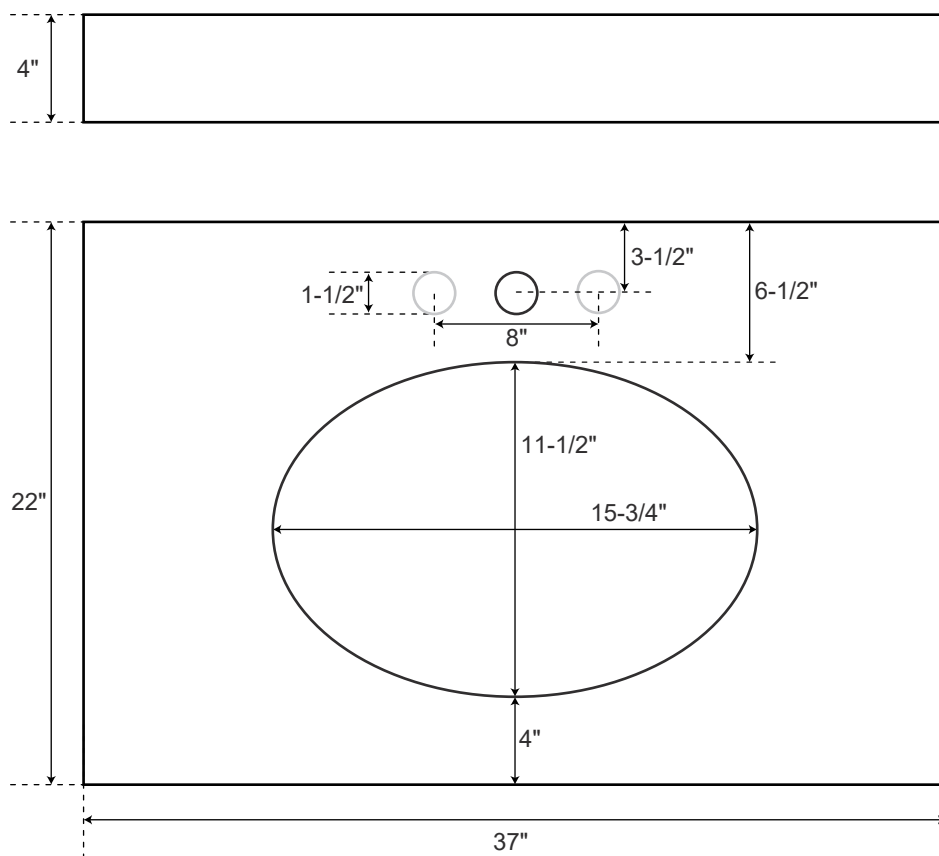

# 37" Stone

Vanity Top with  
Undermount Sink

## SPECIFICATIONS

Overall Dimensions	18-5/8" L x 15" W (front to back) x 7-3/4" H
Basin Dimensions	16" L x 12-1/2" W (front to back)
Water Depth to Rim	6"
Water Depth to Overflow	5"
Drain Hole	1-1/2"

**Porcelain**  
Undermount Sink

## SPECIFICATIONS

Overall Dimensions	19-3/8" L x 15-1/2" W (front to back) x 5-3/4" H
Basin Dimensions	16-5/8" L x 12-3/4" W (front to back)
Water Depth to Rim	5-5/8"
Water Depth to Overflow	N/A
Drain Hole	1-1/8"

## Copper Undermount Sink

*All measurements are approximate.*

Top

Front