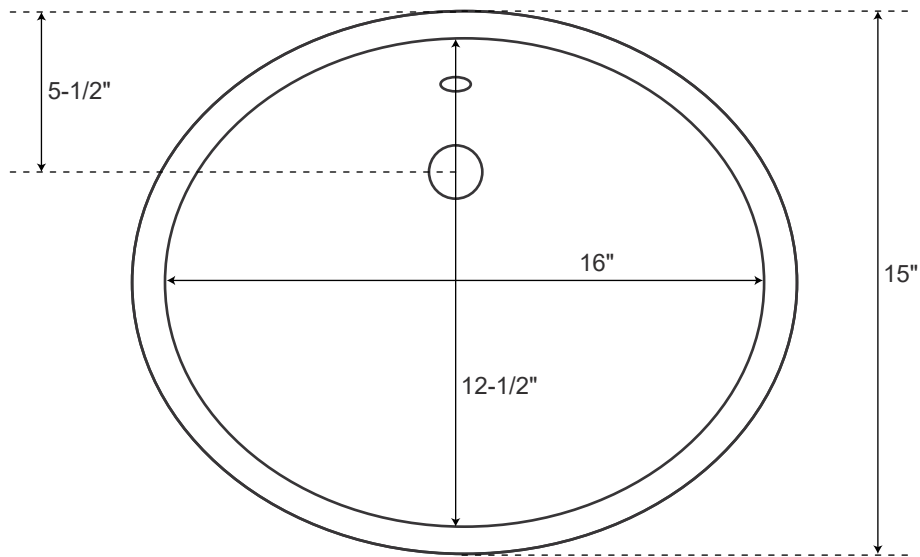

# 37" Stone

Vanity Top with  
Undermount Sink

## SPECIFICATIONS

Overall Dimensions	18-5/8" L x 15" W (front to back) x 7-3/4" H
Basin Dimensions	16" L x 12-1/2" W (front to back)
Water Depth to Rim	6"
Water Depth to Overflow	5"
Drain Hole	1-1/2"

**Porcelain**  
Undermount Sink

*All measurements are approximate.*

Top

Front

## SPECIFICATIONS

Overall Dimensions	19-3/8" L x 15-1/2" W (front to back) x 5-3/4" H
Basin Dimensions	16-5/8" L x 12-3/4" W (front to back)
Water Depth to Rim	5-5/8"
Water Depth to Overflow	N/A
Drain Hole	1-1/8"