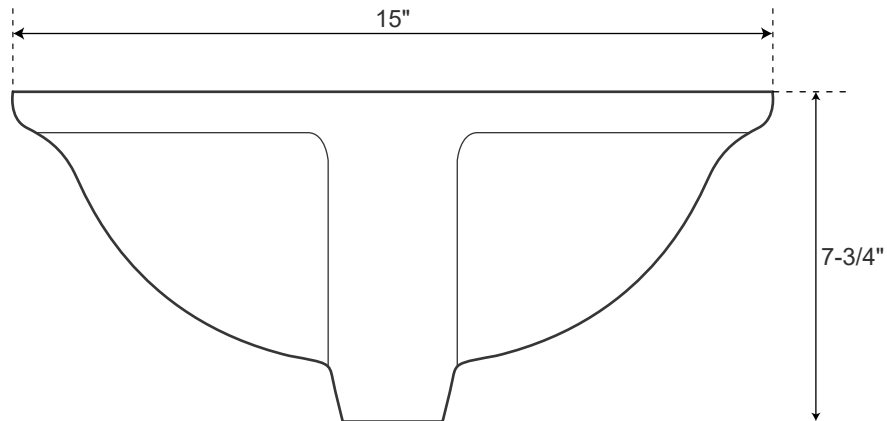

## SPECIFICATIONS

Overall Dimensions	18-5/8" L x 15" W (front to back) x 7-3/4" H
Basin Dimensions	16" L x 12-1/2" W (front to back)
Water Depth to Rim	6"
Water Depth to Overflow	5"
Drain Hole	1-1/2"

**Porcelain**  
Undermount Sink

*All measurements are approximate.*

Top

Front

## SPECIFICATIONS

Overall Dimensions	19-3/8" L x 15-1/2" W (front to back) x 5-3/4" H
Basin Dimensions	16-5/8" L x 12-3/4" W (front to back)
Water Depth to Rim	5-5/8"
Water Depth to Overflow	N/A
Drain Hole	1-1/8"