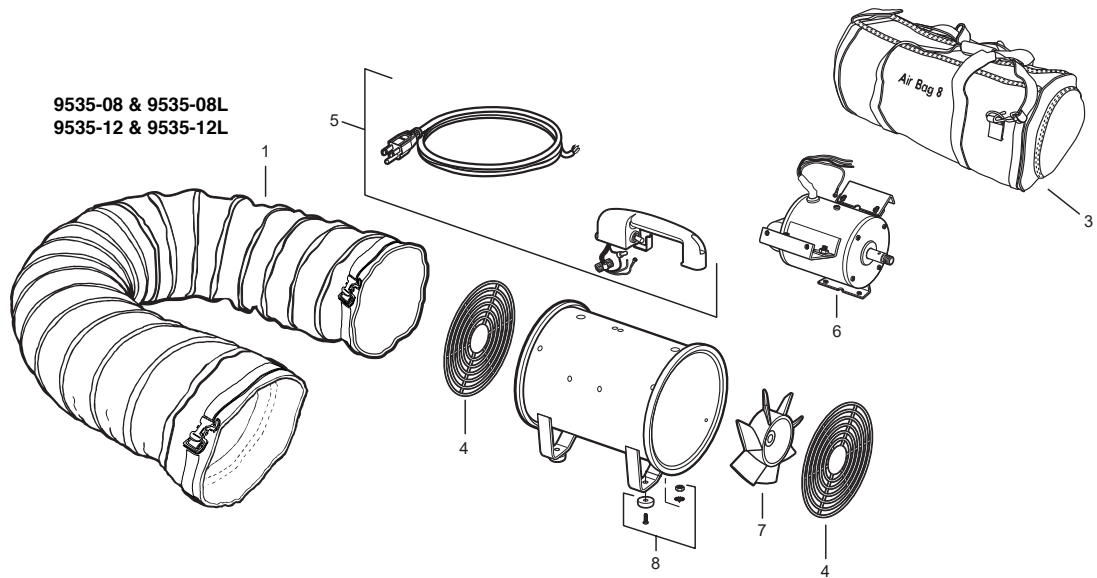

PRODUCT:

AIR BAG BLOWERS

PART NUMBER:

**9535-08, 9535-08L (8" AC)
 9535-08DC, 9535-08LDC (8" DC)
 9535-12, 9535-12L (12" AC)
 9535-12DC, 9535-12LDC (12" DC)**

**9535-08 & 9535-08L
 9535-12 & 9535-12L**

9535-08DC & 9535-08LDC

9535-12DC & 9535-12LDC

KEY	PART #	DESCRIPTION	KEY	PART #	DESCRIPTION	KEY	PART #	DESCRIPTION
	9535-08	AC Air Bag 8 (15' Ducting)	4	9535-08G	Grill (Air Bag 8)		9534-05	Fan (Air Bag 8DC/LDC)
	9535-08L	AC Air Bag 8 (25' Ducting)		9535-12G	Grill (Air Bag 12)		9509-06	Fan (Air Bag 12DC/LDC)
	9535-08DC	DC Air Bag 8 (15' Ducting)		9534-02	Grill (Air Bag 8DC/LDC)	8	9535-08F	Rubber Feet, Set of 4 (Air Bag 8)
	9535-08LDC	DC Air Bag 8 (25' Ducting)		9509-02	Grill (Air Bag 12DC/LDC)		9535-12F	Rubber Feet, Set of 4 (Air Bag 12)
	9535-12	AC Air Bag 12 (15' Ducting)	5	9535-08H	Handle w/ Cord (Switch and screws included) (Air Bag 8)		9505-06	Rubber Feet, Set of 4 (Air Bag 8DC/LDC & Air Bag 12DC/LDC)
	9535-12L	AC Air Bag 12 (25' Ducting)		9535-12H	Handle w/ Cord (Switch and screws included) (Air Bag 12)	9	9506-11	Fuse, 30 Amp (Air Bag 8DC/LDC & Air Bag 12DC/LDC)
	9535-12DC	DC Air Bag 12 (15' Ducting)		9513-07	Handle (Air Bag 8DC/LDC & Air Bag 12DC/LDC)	10	9534-04	Chassis (Air Bag 8DC/LDC)
	9535-12LDC	DC Air Bag 12 (25' Ducting)		9535-08M	Motor (Air Bag 8)		9509-05	Chassis (Air Bag 12DC/LDC)
1	9535-08D	15' Ducting (Air Bag 8)	6	9535-12M	Motor (Air Bag 12)	11	9506-40	Cord w/ Battery Clamps (Air Bag 8 DC/LDC & Air Bag 12DC/LDC)
	9535-12D	15' Ducting (Air Bag 12)		9506-10	Motor (Air Bag 8DC/LDC & Air Bag 12DC/LDC)	12	9513-09	Motor Clamp (Air Bag 8DC/LDC)
	9535-08DL	25' Ducting (Air Bag 8)		9535-08E	Fan (Air Bag 8)			
	9535-12DL	25' Ducting (Air Bag 12)		9535-12E	Fan (Air Bag 12)			
2	9514-01B	Duct Clamp (Air Bag 8 DC/LDC)	7					
	9535-12CP	Duct Clamp (Air Bag 12 DC/LDC)						
3	9535-08C	Blower Bag (Air Bag 8)						
	9535-12C	Blower Bag (Air Bag 12)						