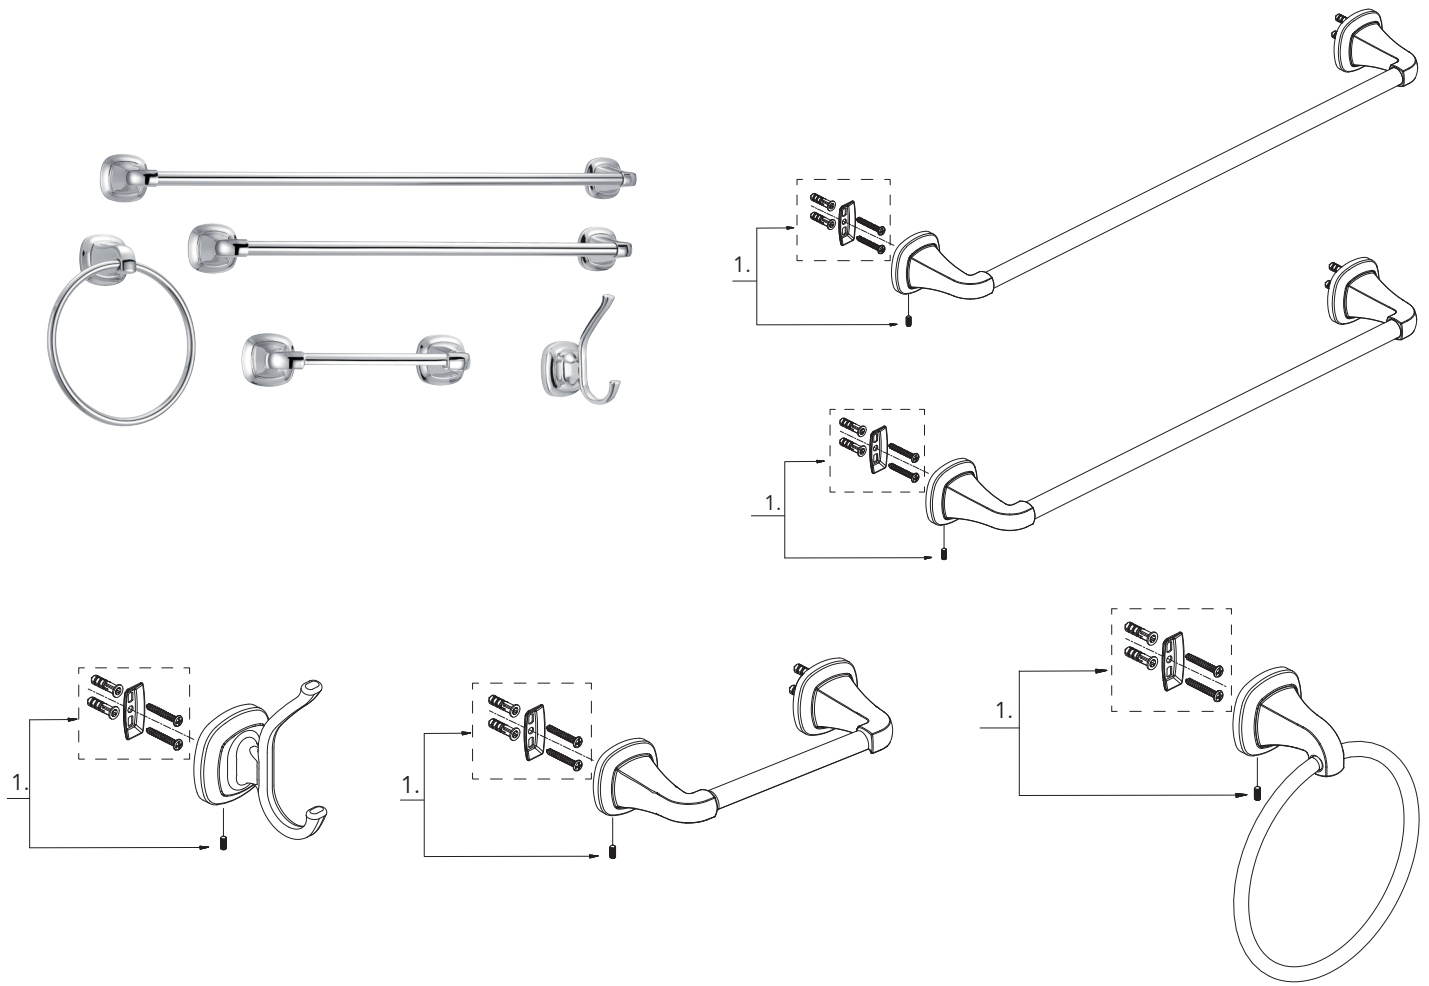

**9279821, 9279826, 9279810, 9279837, 9279855, 9279823, 9279833, 9279857, 9279847,
9279792, 9279822, 9279848, 9279808, 9279835, 9279796**

CASSADORE BATH ACCESSORIES

PF2980/PF2990/PF2931/PF2941/PF2951

Number	Key Code	SKU	Item	Material Type
1		OBPF1RB0121	Mounting Hardware	Metal, Plastic