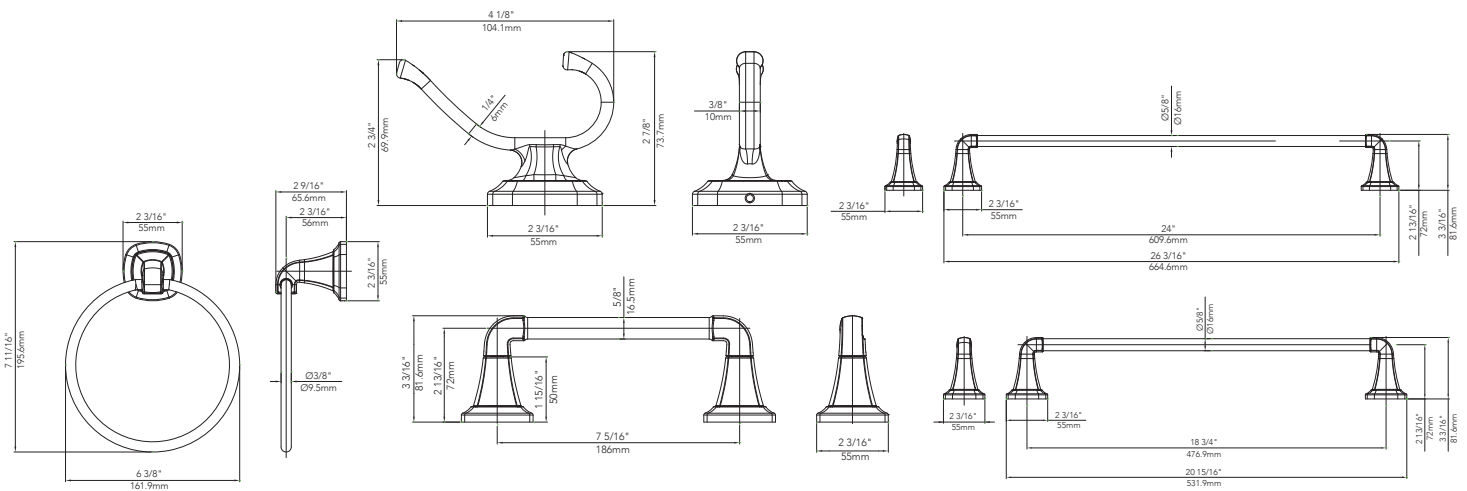

**9279821, 9279826, 9279810, 9279837, 9279855, 9279823, 9279833, 9279857, 9279847,  
9279792, 9279822, 9279848, 9279808, 9279835, 9279796**

**CASSADORE BATH ACCESSORIES**

**FEATURES:**

- Metal construction
- Mounting hardware included

Key Code	SKU	Size	Color/Finish
9279821	PF2980CP	18" Towel Bar	Polished Chrome
9279826	PF2980ZBN	18" Towel Bar	PVD Brushed Nickel
9279810	PF2980MB	18" Towel Bar	Matte Black
9279837	PF2990CP	24" Towel Bar	Polished Chrome
9279855	PF2990ZBN	24" Towel Bar	PVD Brushed Nickel
9279823	PF2990MB	24" Towel Bar	Matte Black
9279833	PF2931CP	Paper Holder	Polished Chrome
9279857	PF2931ZBN	Paper Holder	PVD Brushed Nickel
9279847	PF2931MB	Paper Holder	Matte Black
9279792	PF2941CP	Robe Hook	Polished Chrome
9279822	PF2941ZBN	Robe Hook	PVD Brushed Nickel
9279848	PF2941MB	Robe Hook	Matte Black
9279808	PF2951CP	Towel Ring	Polished Chrome
9279835	PF2951ZBN	Towel Ring	PVD Brushed Nickel
9279796	PF2951MB	Towel Ring	Matte Black