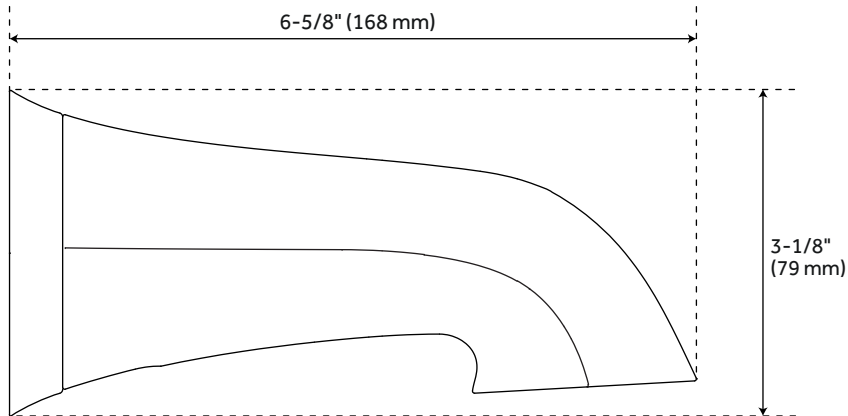

## FEATURES

1/2" Slip-fit connection  
Material: Zinc  
Assembly Required: No  
Installation Type: Wall

### FEATURES

- Base Plate Height: 3-1/8"
- Base Plate Width: 3-1/8"
- Tub Filler Spout Reach: 6-5/8"