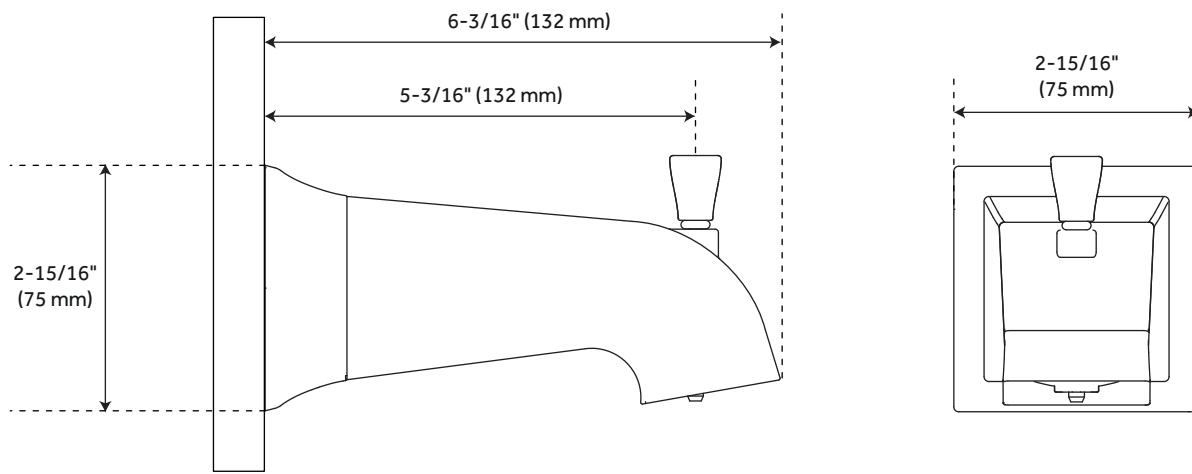

### FEATURES

- 1/2" Slip-fit connection
- Material: Zinc
- Assembly Required: No
- Installation Type: Wall

### FEATURES

Length: 6-3/16"  
Width: 2-15/16"  
Height: 2-15/16"  
Tub Filler Spout Reach: 5-3/16"