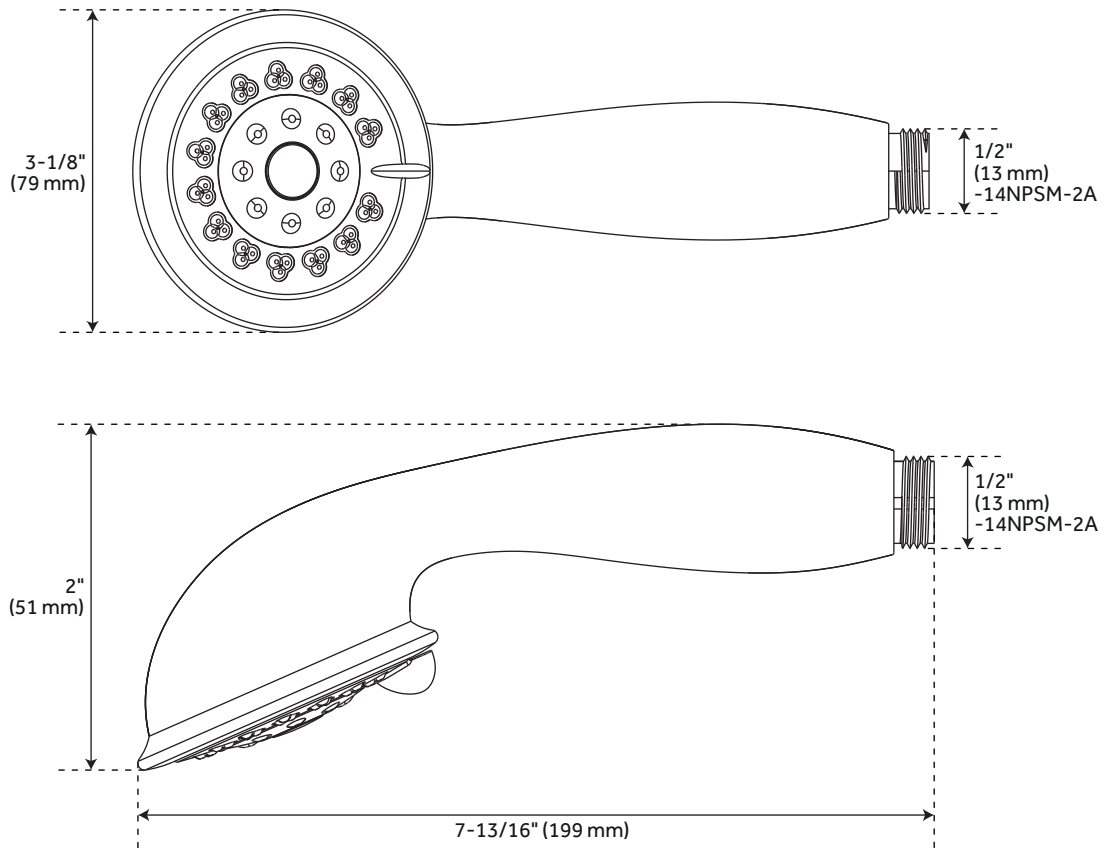

CLASSIC

MULTIFUNCTION HAND SHOWER

SKU: 948927

FEATURES

- Material: ABS
- Shape: Round
- Assembly Required: No
- 3 Function Hand Shower (Full Spray, Massage Spray, Full & Massage Spray)
- Easy-Clean Spray Nozzles
- Factory Installed Backflow Prevention Check Valve
- Hose Sold Separately
- Hand Shower Flow Rate: 1.8 gpm (6.8 L/min) @ 80 psi

CONTENTS

HAND SHOWER PAGE 2

REVISED 12/03/2020

CLASSIC

MULTIFUNCTION HAND SHOWER

SKU: 948927

FEATURES

Length: 3-1/8"
Width: 2"
Height: 7-13/16"

CODES/STANDARDS

cUPC
ASME A112.18.1/CSA B125.1
ASME A112.18.3
WaterSense
CEC Listed
Massachusetts Accepted

PRODUCT IMAGE

All dimensions and specifications are nominal and may vary. Use actual products for accuracy in critical situations.