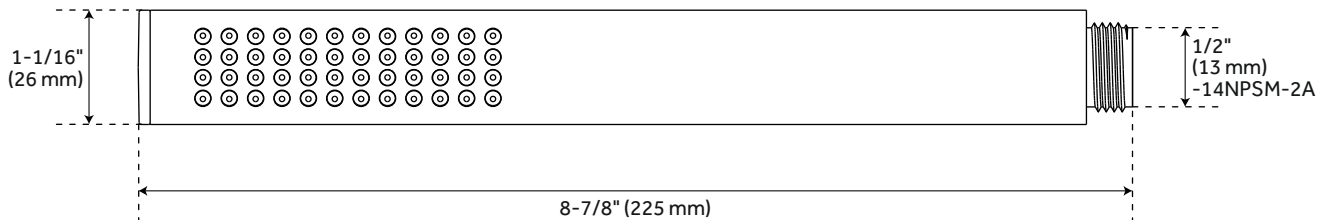

CONTEMPORARY

TUBULAR HAND SHOWER

SKU: 948923

FEATURES

- Material: ABS
- Shape: Round
- Assembly Required: No
- Single Function Hand Shower (Full Spray)
- Easy-Clean Spray Nozzles
- Factory Installed Backflow Prevention
Check Valve
- Hose Sold Separately
- Hand Shower Flow Rate: 1.8 gpm (6.8 L/min)
@ 80 psi

CONTENTS

HAND SHOWER PAGE 2

REVISED 12/03/2020

CONTEMPORARY

TUBULAR HAND SHOWER

SKU: 948923

FEATURES

Length: 1-1/16"
Width: 1-1/16"
Height: 8-7/8"