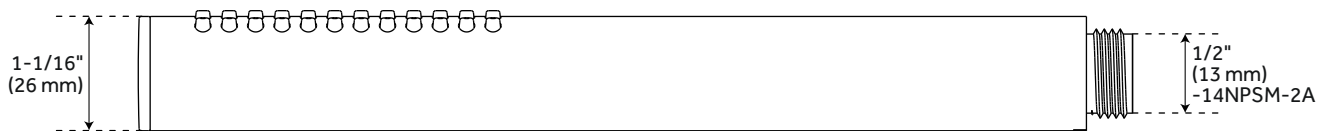

CONTEMPORARY

TUBULAR HAND SHOWER

SKU: 948923

FEATURES

- Material: ABS
- Shape: Round
- Assembly Required: No
- Single Function Hand Shower (Full Spray)
- Easy-Clean Spray Nozzles
- Factory Installed Backflow Prevention
Check Valve
- Hose Sold Separately
- Hand Shower Flow Rate: 1.8 gpm (6.8 L/min)
@ 80 psi

CONTENTS

HAND SHOWER PAGE 2

REVISED 12/03/2020

CONTEMPORARY

TUBULAR HAND SHOWER

SKU: 948923

FEATURES

Length: 1-1/16"
Width: 1-1/16"
Height: 8-7/8"