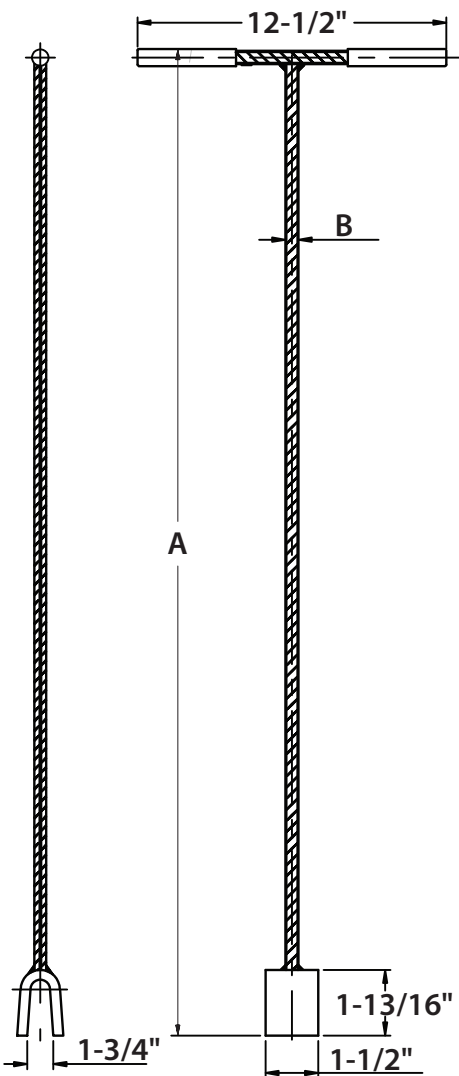

WATER METER KEYS

- Rebar shaft and handle for greater strength
- Vinyl covered handle for comfort

PART NO.	A	B
M25127	27"	0.47"
M25136	36"	0.47"
M25148	48"	0.47"
M25527	27"	0.55"
M25536	36"	0.55"
M25560	60"	0.55"
M25736	36"	0.79"
M25760	60"	0.79"
M25784	84"	0.79"