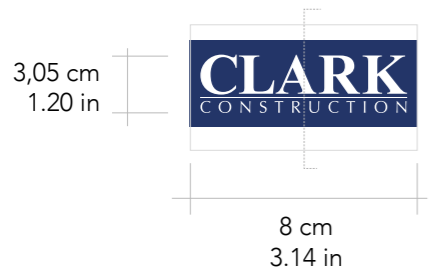

3,1 cm
1.22 in

PRINT

PRINT

PRINT

COLORS

 PANTONE 288 CVC

 PANTONE: 186C

 PANTONE: 288C