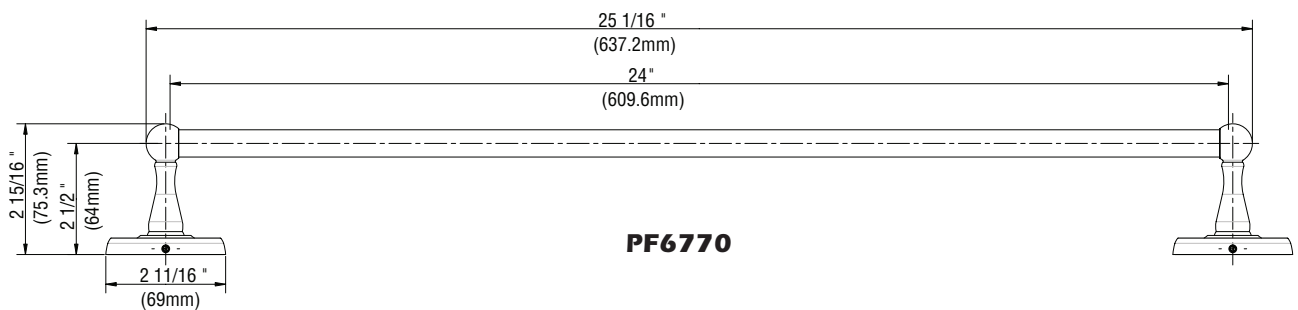

WARRANTY AND CODES

Please call (888) 328-2383 for parts, service, and warranty. This product comes complete with installation, operating, care and maintenance instructions. All PROFLO faucets carry a limited warranty. This product meets ANSI: A112.18.1M.