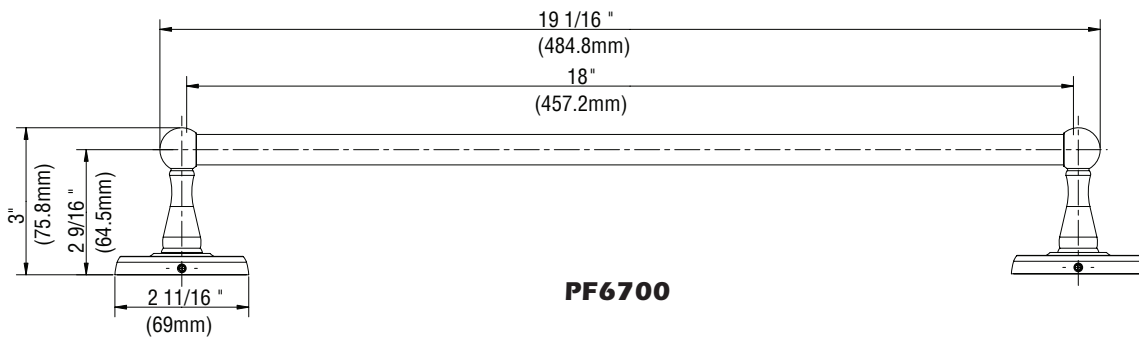

WARRANTY AND CODES

Please call (888) 328-2383 for parts, service, and warranty. This product comes complete with installation, operating, care and maintenance instructions. All PROFLO faucets carry a limited warranty. This product meets ANSI: A112.18.1M.