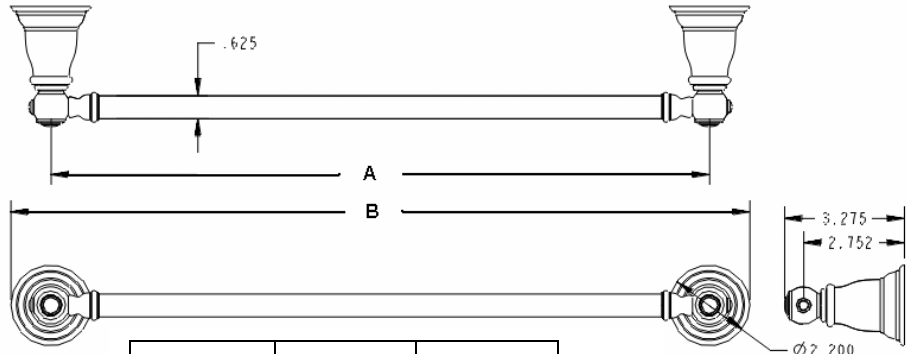

Kingsley Technical Specification

18" & 24" Towel Bar

YB5418 & YB5424

Stock Numbers:

- q **YB5418CH – 18" Towel Bar**
Chrome Finish
- q **YB5424CH – 24" Towel Bar**
Chrome Finish
- q **YB5418CP – 18" Towel Bar**
Chrome & Polished Brass Finish
- q **YB5424CP – 24" Towel Bar**
Chrome & Polished Brass Finish
- q **YB5418WR – 18" Towel Bar**
Wrought Iron Finish
- q **YB5424WR – 24" Towel Bar**
Wrought Iron Finish
- q **YB5418BN – 18" Towel Bar**
Brushed Nickel Finish
- q **YB5424BN – 24" Towel Bar**
Brushed Nickel Finish
- q **YB5418AN – 18" Towel Bar**
Antique Nickel Finish
- q **YB5424AN – 24" Towel Bar**
Antique Nickel Finish
- q **YB5418ORB – 18" Towel Bar**
Oil Rubbed Bronze Finish
- q **YB5424ORB – 24" Towel Bar**
Oil Rubbed Bronze Finish

Dimensions:

Length	18"	24"
Dim. "A"	18.00	24.00
Dim. "B"	20.22	26.22
Dim. "C"	3.37	3.37

Installation Instructions:

Directions below are for installation into drywall. If installing product into a stud, use the wood screws only.

1. Remove mounting posts from the product assemblies by loosening each setscrew.
2. Position the mounting template on the wall in the desired location
3. Using a level, align the template and tape it to the wall.
4. Drill two 5/16" holes at each mounting post location that corresponds to your product.
5. We recommend using the horizontal holes for drywall installation.
6. Remove the template from the wall.
7. Fold ends of the plastic toggle anchor together and insert into each hole in the wall.
8. Lightly tap anchors until flush with the wall.
9. One at a time, insert plastic pin into each anchor and lightly tap to activate anchor.
10. Remove pin and repeat on all anchors.
11. One at a time, place each mounting post over anchors (notch facing downward) and insert screws through post into anchors.
12. Tighten screws.