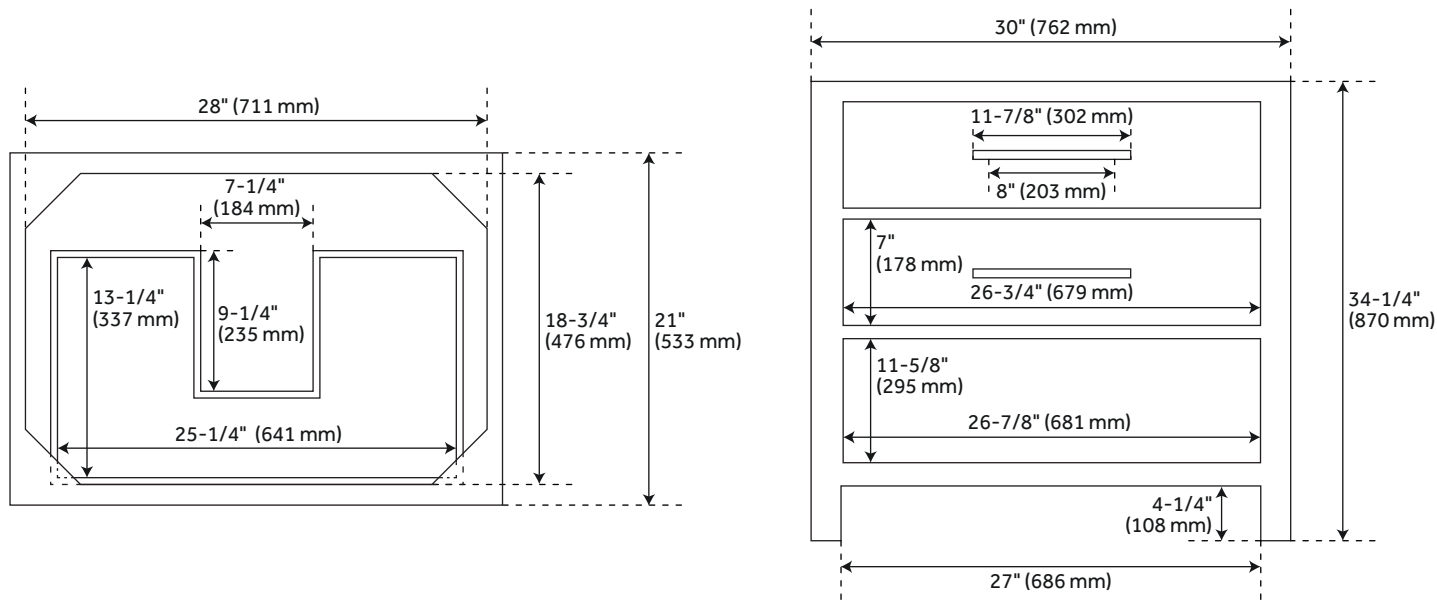

CONTENTS

30" VANITY PAGE 2

REVISED 03/16/2021

30" ROBERTSON

MAHOGANY CONSOLE VANITY

SKU: 465175

FEATURES

Width: 30"
Depth: 21"
Height: 34-1/4"