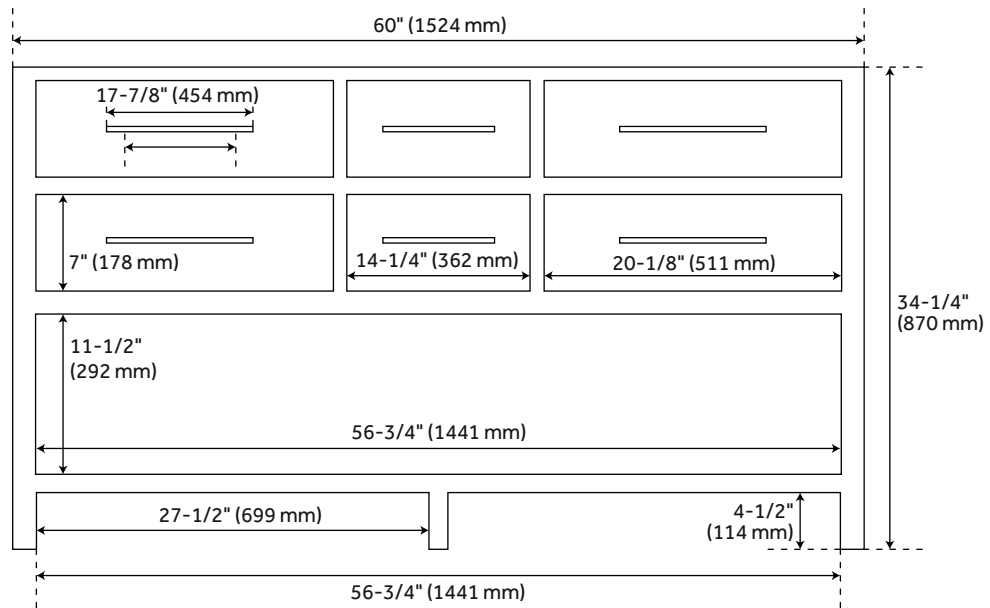

CONTENTS

60" VANITY PAGE 2

REVISED 03/16/2021

60" ROBERTSON

MAHOGANY CONSOLE VANITY

SKU: 465178

FEATURES

Width: 60"
Depth: 21"
Height: 34-1/4"