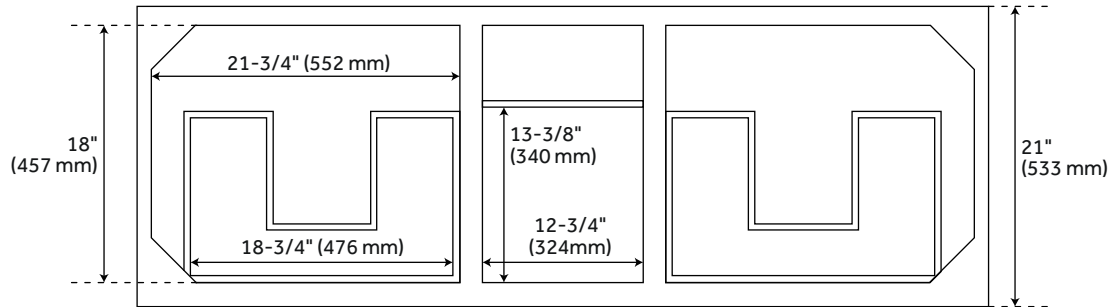

CONTENTS

60" VANITY PAGE 2

REVISED 03/16/2021

60" ROBERTSON

MAHOGANY CONSOLE VANITY

SKU: 465178

FEATURES

Width: 60"
Depth: 21"
Height: 34-1/4"