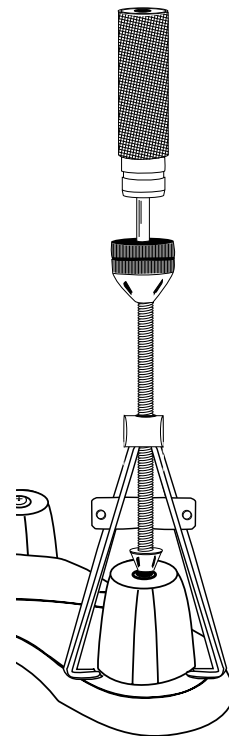

Faucet Handle Puller

Impact Style

RAP50210

Model Numbers

RAP50210 FAUCET VALVE HANDLE PULLER
IMPACT

Product Features

- Deluxe impact style
- Extra wide opening

Warranty