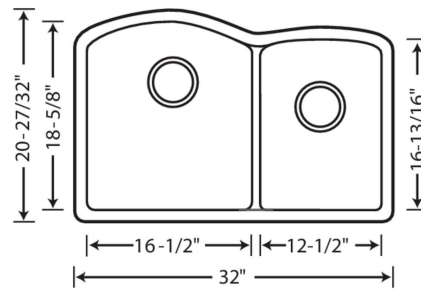

Design and Planning Tips

- Min cabinet size: 36 in
- Bowl depth: 9 1/2 in (240.0 mm)

What is included:
Installation instructions
Cut-out template
Limited Lifetime Warranty

Bowl Depths: 9-1/2" & 9-1/2"
Required outside cabinet: 36"
Cutout Size: Template provided with approximate #"
reveal
Codes/Standards: CSA B45.8-18/ IAPMO Z403-2018