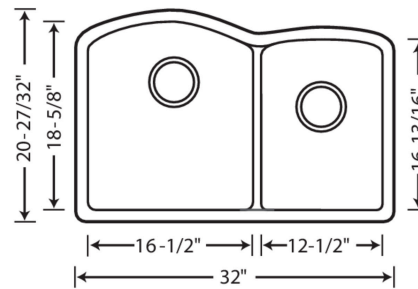

## Design and Planning Tips

- Min cabinet size: 36 in
- Bowl depth: 9.5 in ( 240.0 mm )

What is included:  
Installation instructions  
Cut-out template  
Limited Lifetime Warranty

Bowl Depths: 9-1/2" & 8"  
Required outside cabinet: 36"  
Cutout Size: Template provided with approximate #"  
reveal  
Codes/Standards: CSA B45.8-18/ IAPMO Z403-2018