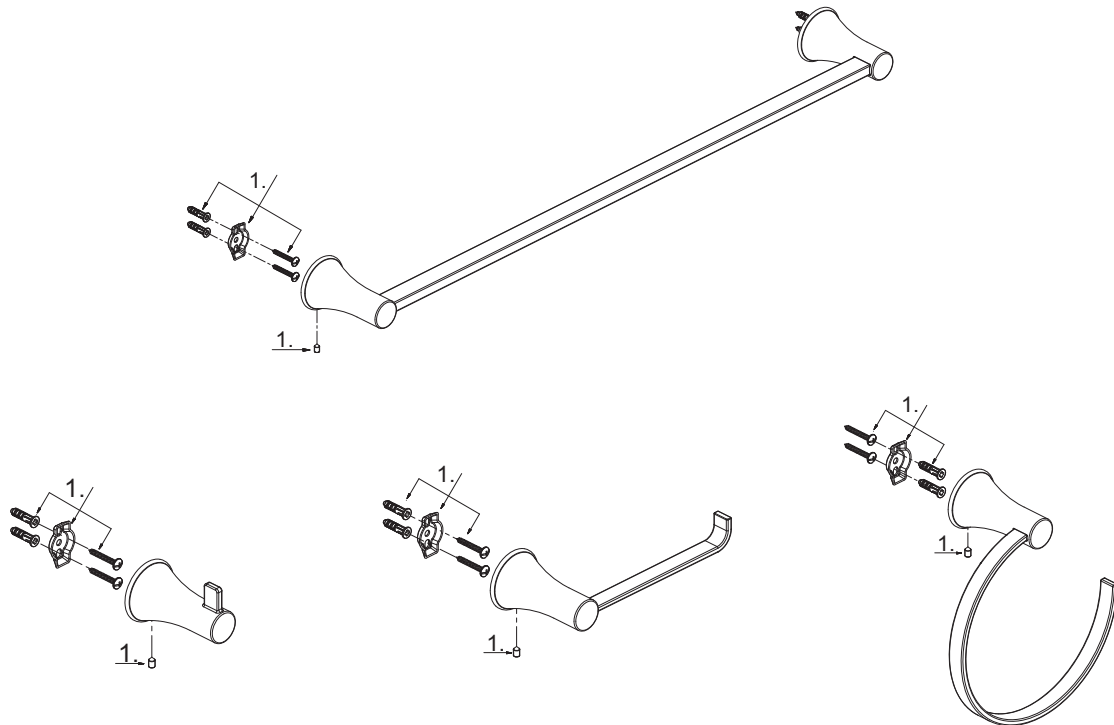

PF8890 PF8831 PF8841 PF8851 Bath Accessories

24" Towel Bar

- PF8890CP Chrome
- PF8890BN Brushed nickel
- PF8890MB Matte black

Paper Holder

- PF8831CP Chrome
- PF8831BN Brushed nickel
- PF8831MB Matte black

Robe Hook

- PF8841CP Chrome
- PF8841BN Brushed nickel
- PF8841MB Matte black

Towel Ring

- PF8851CP Chrome
- PF8851BN Brushed nickel
- PF8851MB Matte black

PF8890CP PF8831CP PF8841CP PF8851CP

No.	Item	Part Number	Material Type
1	Holding Hardware	OBPF1A290033	Metal, Plastic