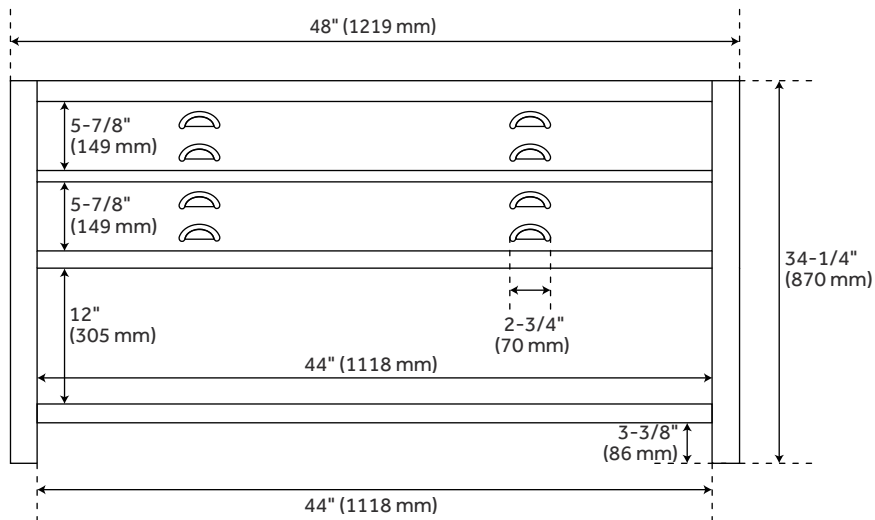

48" ANSEL

CONSOLE VANITY - WHITEWASH PINE

SKU: 453555

FEATURES

Product Finish: Whitewash Pine
Material: Wood
Installation Type: Freestanding
Number of Basins: 1
Number of Drawers: 2
Features: Matching Mirror,
Soft-Close Hinges
Assembly Required: No
Built-In Adjusters: Yes
Dovetail Drawers: Yes
Hardware Finish: Black
Faucet Included: No
Vanity Top Included: Optional
Mirror Included: Optional

CONTENTS

48" VANITY PAGE 2

REVISED 11/17/2020

48" ANSEL

CONSOLE VANITY - WHITEWASH PINE

SKU: 453555

FEATURES

- Width: 48"
- Depth: 21"
- Height: 34-1/4"
- Vanity Top Depth: 22"
- Vanity Top Width: 49"