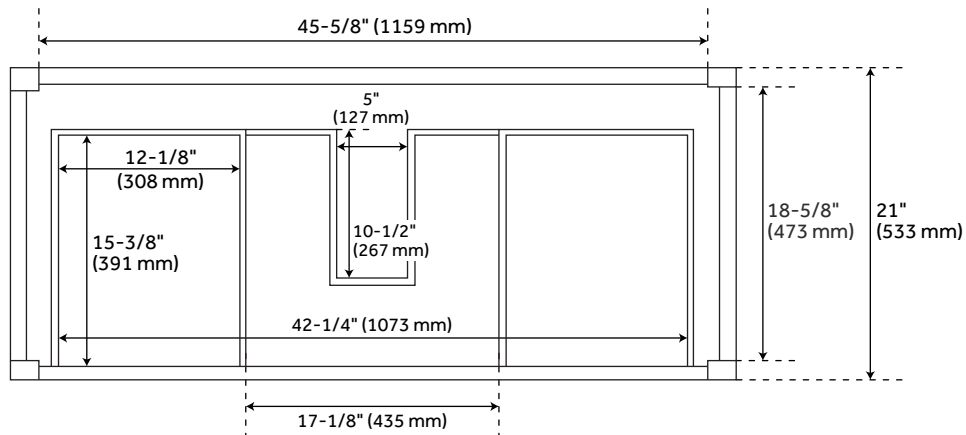

48" ANSEL

CONSOLE VANITY - WHITEWASH PINE

SKU: 453555

FEATURES

Product Finish: Whitewash Pine
Material: Wood
Installation Type: Freestanding
Number of Basins: 1
Number of Drawers: 2
Features: Matching Mirror,
Soft-Close Hinges
Assembly Required: No
Built-In Adjusters: Yes
Dovetail Drawers: Yes
Hardware Finish: Black
Faucet Included: No
Vanity Top Included: Optional
Mirror Included: Optional

CONTENTS

48" VANITY PAGE 2

REVISED 11/17/2020

48" ANSEL

CONSOLE VANITY - WHITEWASH PINE

SKU: 453555

FEATURES

- Width: 48"
- Depth: 21"
- Height: 34-1/4"
- Vanity Top Depth: 22"
- Vanity Top Width: 49"