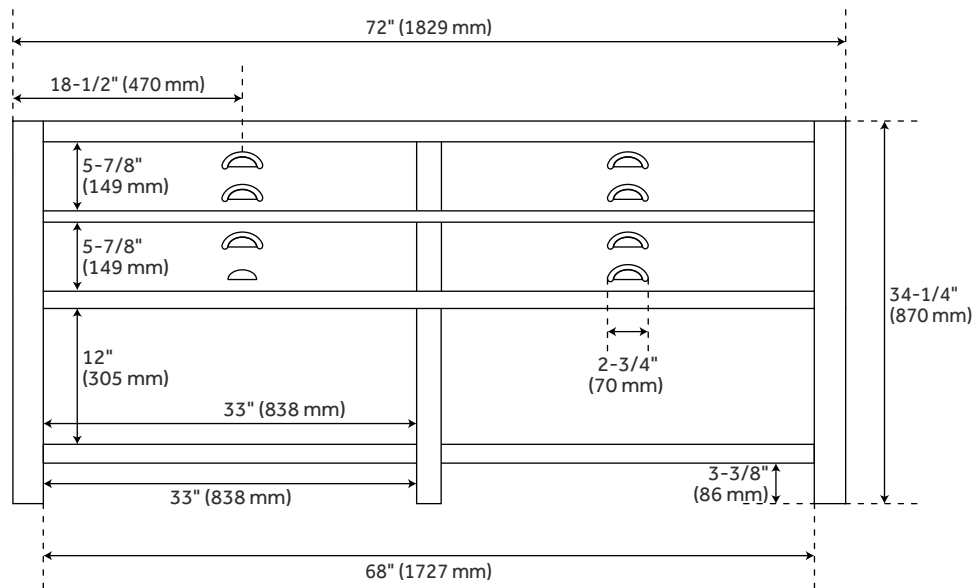

72" ANSEL

CONSOLE VANITY - WHITEWASH PINE

SKU: 453563

FEATURES

Product Finish: Whitewash Pine
Material: Wood
Installation Type: Freestanding
Number of Basins: 2
Number of Drawers: 4
Features: Matching Mirror,
Soft-Close Hinges
Assembly Required: No
Built-In Adjusters: Yes
Dovetail Drawers: Yes
Hardware Finish: Black
Faucet Included: No
Vanity Top Included: Optional
Mirror Included: Optional

CONTENTS

72" VANITY PAGE 2

REVISED 11/17/2020

72" ANSEL

CONSOLE VANITY - WHITEWASH PINE

SKU: 453563

FEATURES

- Width: 72"
- Depth: 21"
- Height: 34-1/4"
- Vanity Top Depth: 22"
- Vanity Top Width: 73"