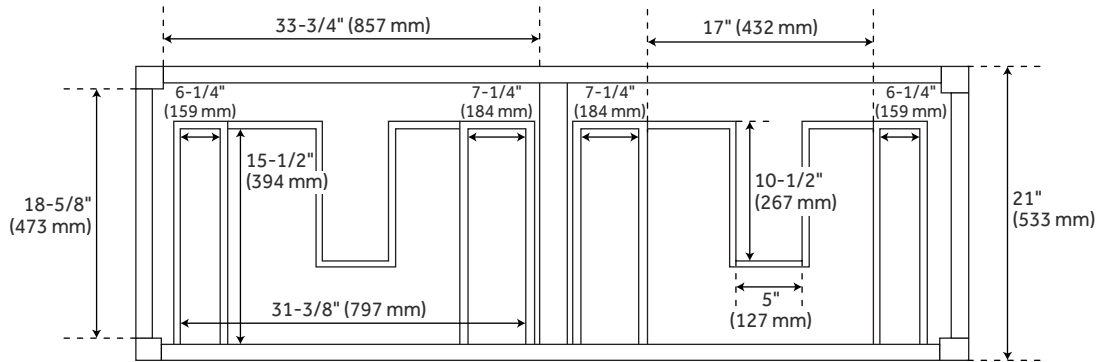

72" ANSEL

CONSOLE VANITY - WHITEWASH PINE

SKU: 453563

FEATURES

Product Finish: Whitewash Pine
Material: Wood
Installation Type: Freestanding
Number of Basins: 2
Number of Drawers: 4
Features: Matching Mirror,
Soft-Close Hinges
Assembly Required: No
Built-In Adjusters: Yes
Dovetail Drawers: Yes
Hardware Finish: Black
Faucet Included: No
Vanity Top Included: Optional
Mirror Included: Optional

CONTENTS

72" VANITY PAGE 2

REVISED 11/17/2020

72" ANSEL

CONSOLE VANITY - WHITEWASH PINE

SKU: 453563

FEATURES

- Width: 72"
- Depth: 21"
- Height: 34-1/4"
- Vanity Top Depth: 22"
- Vanity Top Width: 73"