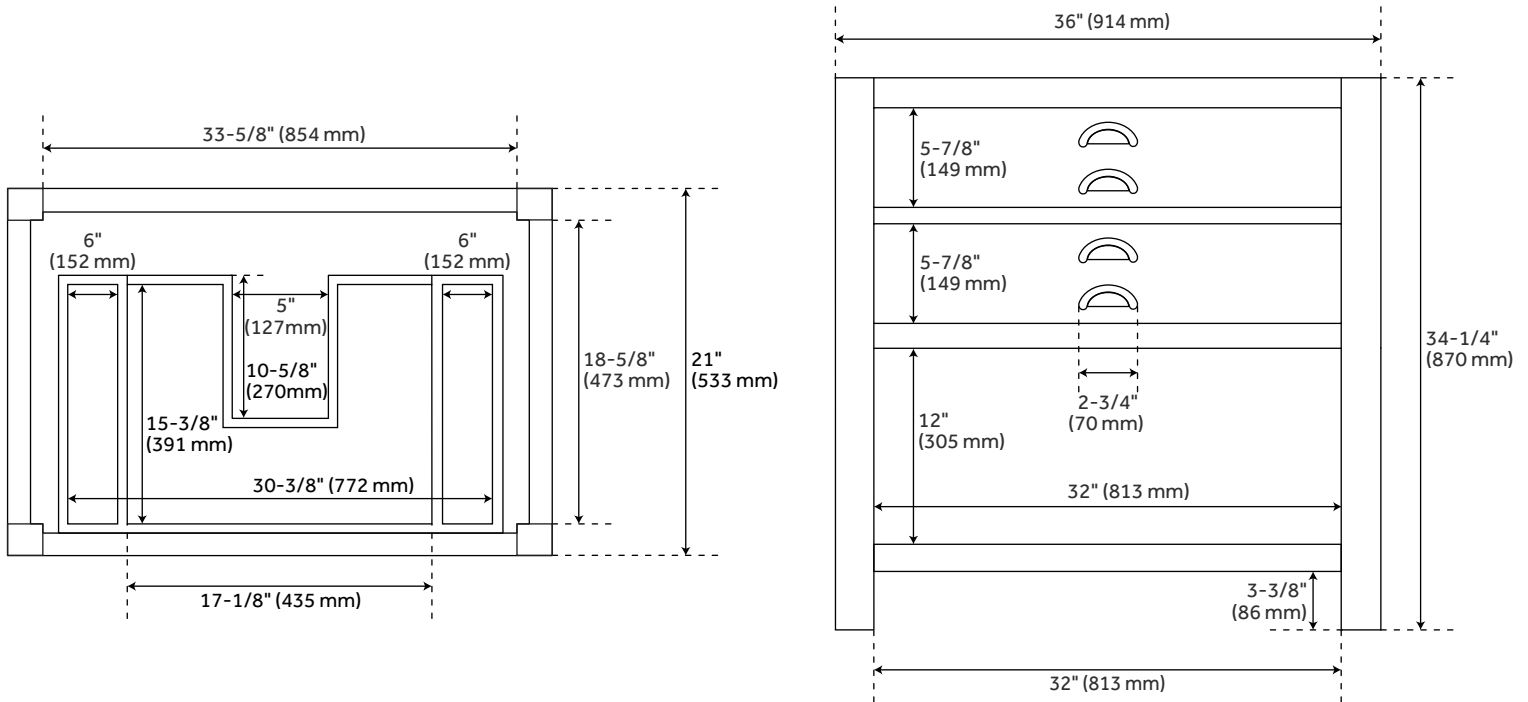

36" ANSEL

CONSOLE VANITY - WHITEWASH PINE

SKU: 453551

FEATURES

Product Finish: Whitewash Pine
Material: Wood
Installation Type: Freestanding
Number of Basins: 1
Number of Drawers: 2
Features: Matching Mirror,
Soft-Close Hinges
Assembly Required: No
Built-In Adjusters: Yes
Dovetail Drawers: Yes
Hardware Finish: Black
Faucet Included: No
Vanity Top Included: Optional
Mirror Included: Optional

CONTENTS

36" VANITY PAGE 2

REVISED 11/17/2020

36" ANSEL

CONSOLE VANITY - WHITEWASH PINE

SKU: 453551

FEATURES

- Width: 36"
- Depth: 21"
- Height: 34-1/4"
- Vanity Top Depth: 22"
- Vanity Top Width: 37"

PRODUCT IMAGE

All dimensions and specifications are nominal and may vary. Use actual products for accuracy in critical situations.

PAGE 2