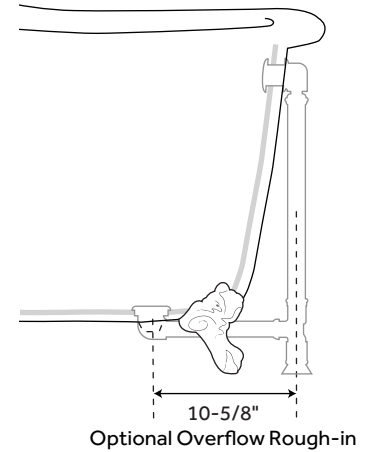

52" WALLACE

CAST IRON SLIPPER CLAWFOOT TUB

SKU: 916656

FEATURES

Design: Traditional
Product Finish: White
Features: Custom Painting Available
Overflow Hole: Yes
Shape: Oval
Material: Cast Iron
Length: 52"
Width: 28-7/8"
Height: 35-1/4"
Tub Interior Length: 31"
Tub Interior Width: 15"
Water Depth To Overflow: 17-1/4"
Exterior Treatment: Hand-Smoothed
Painted White
Interior Treatment: White Porcelain Enamel
Feet Type: Ball & Claw
Feet Material: Cast Iron
Faucet Drillings: Roll Top - No Drillings
Water Capacity (Gallons): 34
Tub Weight Uncrated (lbs): 300
Tub Weight Crated (lbs): 410