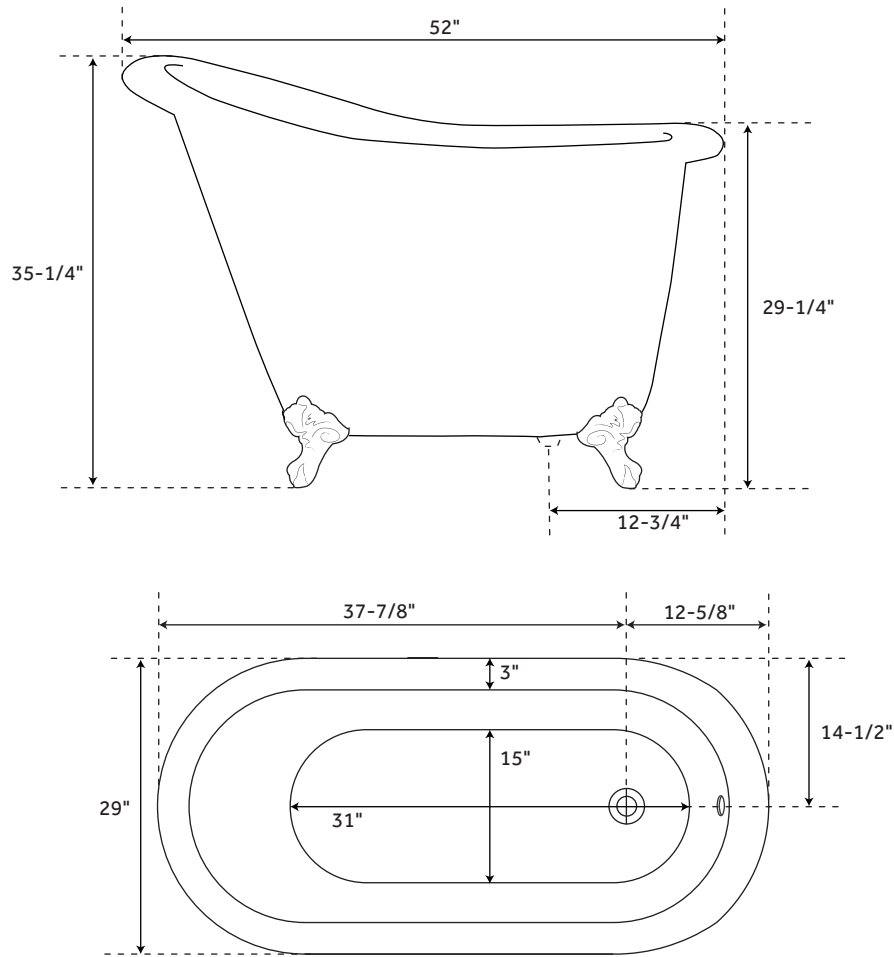

52" WALLACE

CAST IRON SLIPPER CLAWFOOT TUB

SKU: 916656

FEATURES

Design: Traditional
Product Finish: White
Features: Custom Painting Available
Overflow Hole: Yes
Shape: Oval
Material: Cast Iron
Length: 52"
Width: 28-7/8"
Height: 35-1/4"
Tub Interior Length: 31"
Tub Interior Width: 15"
Water Depth To Overflow: 17-1/4"
Exterior Treatment: Hand-Smoothed
Painted White
Interior Treatment: White Porcelain Enamel
Feet Type: Ball & Claw
Feet Material: Cast Iron
Faucet Drillings: Roll Top - No Drillings
Water Capacity (Gallons): 34
Tub Weight Uncrated (lbs): 300
Tub Weight Crated (lbs): 410

SIGNATURE HARDWARE LIFETIME WARRANTY

See website for warranty information

All measurements are approximate. Measurements may vary +/- 1/2".

REVISED 09/26/2018