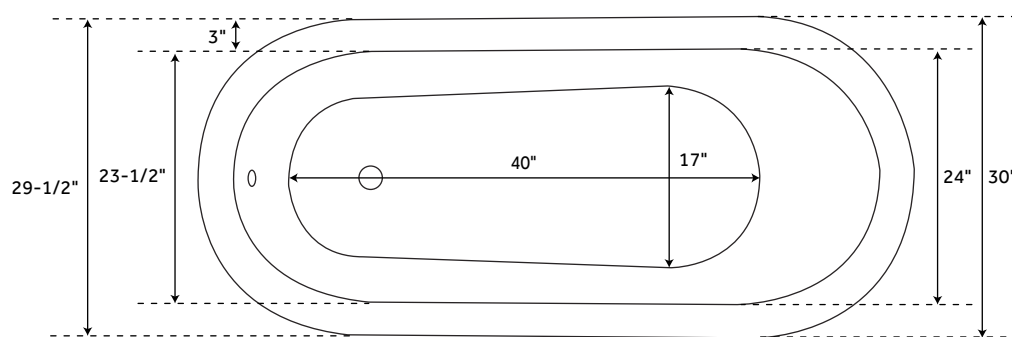

# 61" CALLAWAY

## CAST IRON SLIPPER CLAWFOOT TUB - IMPERIAL FEET

SKU: 900365

### FEATURES

Design: Traditional  
Features: Custom Painting Available  
Overflow Hole: Yes  
Material: Cast Iron  
Length: 61"  
Width: 30"  
Height: 29-1/4"  
Tub Interior Length: 40"  
Tub Interior Width: 17"  
Water Depth to Rim: 17"  
Water Depth To Overflow: 13-1/2"  
Exterior Treatment: Hand-Smoothed  
Painted White  
Interior Treatment: White Porcelain Enamel  
Feet Type: Ball & Claw  
Feet Material: Cast Iron  
Drain Placement: End  
Water Capacity (Gallons): 45  
Built-In Adjusters: Yes  
Tub Weight Uncrated (lbs): 285  
Tub Weight Crated (lbs): 395