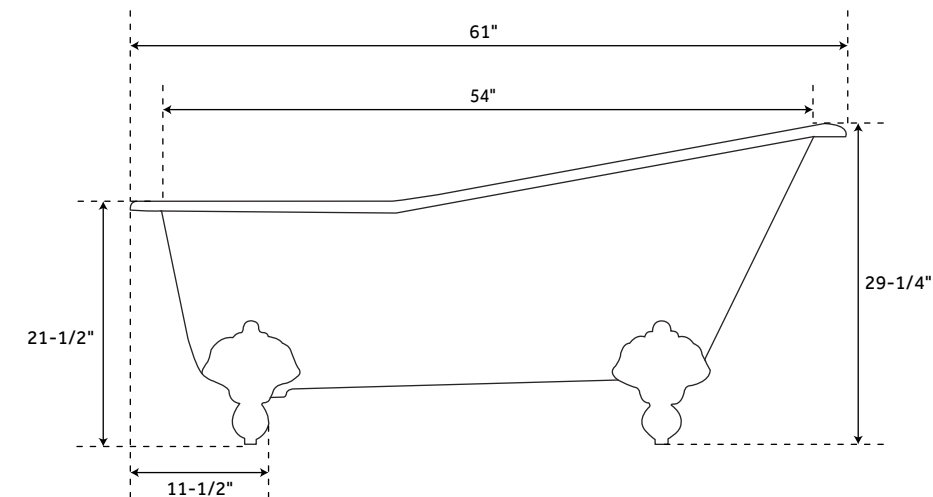

# 61" CALLAWAY

## CAST IRON SLIPPER CLAWFOOT TUB - IMPERIAL FEET

SKU: 900365

### FEATURES

Design: Traditional  
Features: Custom Painting Available  
Overflow Hole: Yes  
Material: Cast Iron  
Length: 61"  
Width: 30"  
Height: 29-1/4"  
Tub Interior Length: 40"  
Tub Interior Width: 17"  
Water Depth to Rim: 17"  
Water Depth To Overflow: 13-1/2"  
Exterior Treatment: Hand-Smoothed  
Painted White  
Interior Treatment: White Porcelain Enamel  
Feet Type: Ball & Claw  
Feet Material: Cast Iron  
Drain Placement: End  
Water Capacity (Gallons): 45  
Built-In Adjusters: Yes  
Tub Weight Uncrated (lbs): 285  
Tub Weight Crated (lbs): 395