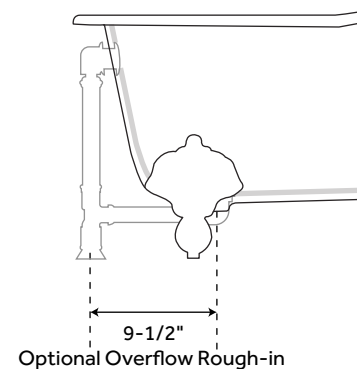

# 61" CALLAWAY

## CAST IRON SLIPPER CLAWFOOT TUB - IMPERIAL FEET

SKU: 900365

### FEATURES

Design: Traditional  
Features: Custom Painting Available  
Overflow Hole: Yes  
Material: Cast Iron  
Length: 61"  
Width: 30"  
Height: 29-1/4"  
Tub Interior Length: 40"  
Tub Interior Width: 17"  
Water Depth to Rim: 17"  
Water Depth To Overflow: 13-1/2"  
Exterior Treatment: Hand-Smoothed  
Painted White  
Interior Treatment: White Porcelain Enamel  
Feet Type: Ball & Claw  
Feet Material: Cast Iron  
Drain Placement: End  
Water Capacity (Gallons): 45  
Built-In Adjusters: Yes  
Tub Weight Uncrated (lbs): 285  
Tub Weight Crated (lbs): 395