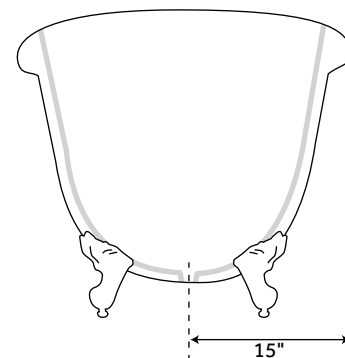

# 61" CALLAWAY

## CAST IRON SLIPPER CLAWFOOT TUB - IMPERIAL FEET

SKU: 900365

### FEATURES

Design: Traditional  
Features: Custom Painting Available  
Overflow Hole: Yes  
Material: Cast Iron  
Length: 61"  
Width: 30"  
Height: 29-1/4"  
Tub Interior Length: 40"  
Tub Interior Width: 17"  
Water Depth to Rim: 17"  
Water Depth To Overflow: 13-1/2"  
Exterior Treatment: Hand-Smoothed  
Painted White  
Interior Treatment: White Porcelain Enamel  
Feet Type: Ball & Claw  
Feet Material: Cast Iron  
Drain Placement: End  
Water Capacity (Gallons): 45  
Built-In Adjusters: Yes  
Tub Weight Uncrated (lbs): 285  
Tub Weight Crated (lbs): 395