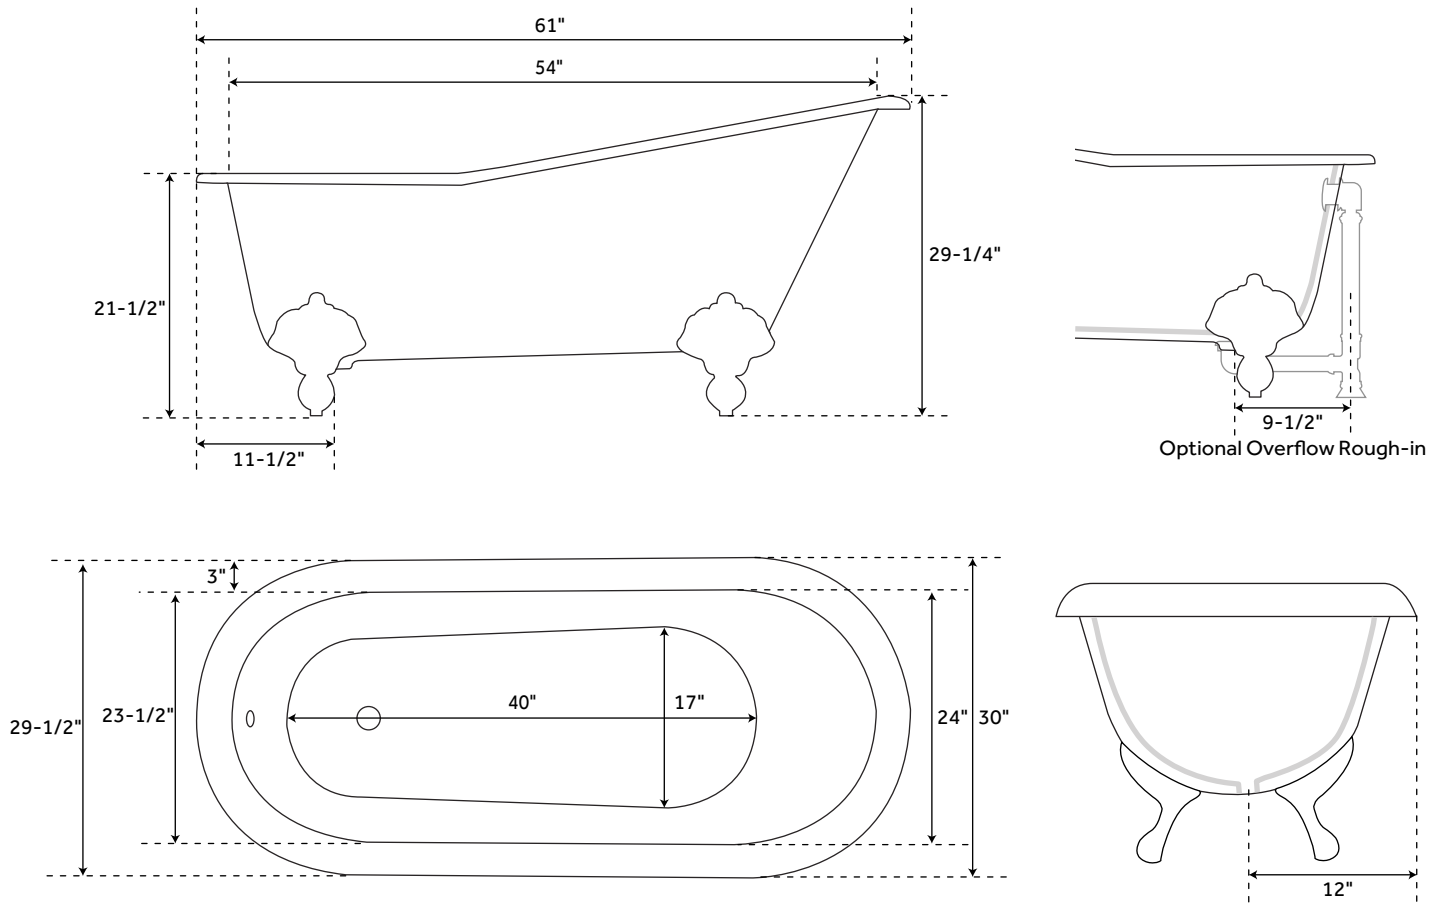

61" CALLAWAY

CAST IRON SLIPPER CLAWFOOT TUB - BALL & CLAW FEET

SKU: 900462

FEATURES

Design: Traditional
Features: Custom Painting Available
Overflow Hole: Yes
Material: Cast Iron
Length: 61"
Width: 30"
Height: 29-1/4"
Tub Interior Length: 40"
Tub Interior Width: 17"
Water Depth to Rim: 17"
Water Depth To Overflow: 13-1/2"
Exterior Treatment: Hand-Smoothed
Painted White
Interior Treatment: White Porcelain Enamel
Feet Type: Ball & Claw
Feet Material: Solid Brass
Drain Placement: End
Water Capacity (Gallons): 45
Built-In Adjusters: Yes
Tub Weight Uncrated (lbs): 285
Tub Weight Crated (lbs): 395

SIGNATURE HARDWARE LIFETIME WARRANTY

See website for warranty information

All measurements are approximate. Measurements may vary +/- 1/2".

REVISED 10/01/2018