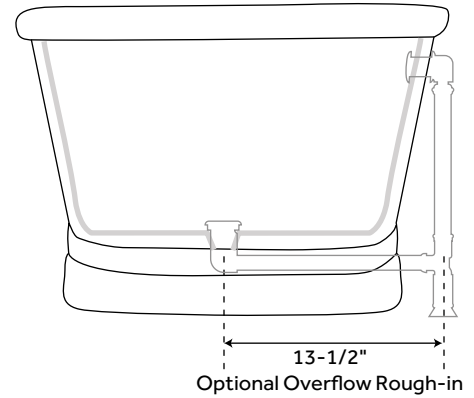

61" KAELEA

HAMMERED COPPER PEDESTAL TUB

SKU: 906944

FEATURES

- Product Finish: Antique Copper Patina
- Overflow Hole: Optional
- Shape: Oval
- Material: Copper
- Exterior Treatment: Hammered
- Interior Treatment: Hammered
- Metal Gauge/Thickness: 16 Gauge
- Tap Deck: No
- Drain Included: Optional
- Drain Placement: Center
- Faucet Included: No
- Faucet Drillings: No Drillings
- Water Capacity Without Overflow: 76 Gallons
- Water Capacity With Overflow: 65 Gallons
- Water Depth Without Overflow: 18-1/4"
- Water Depth With Overflow: 15-1/2"
- Tub Weight Uncrated (lbs): 100
- Tub Weight Crated (lbs): 210

SIGNATURE HARDWARE LIFETIME WARRANTY

See website for warranty information

All measurements are approximate. Measurements may vary +/- 1/2".

REVISED 09/25/2018

66" KAELA

HAMMERED COPPER PEDESTAL TUB

SKU: 906944

FEATURES

- Product Finish: Antique Copper Patina
- Overflow Hole: Optional
- Shape: Oval
- Material: Copper
- Exterior Treatment: Hammered
- Interior Treatment: Hammered
- Metal Gauge/Thickness: 16 Gauge
- Tap Deck: No
- Drain Included: Optional
- Drain Placement: Center
- Faucet Included: No
- Faucet Drillings: No Drillings
- Water Capacity Without Overflow: 85 Gallons
- Water Capacity With Overflow: 73 Gallons
- Water Depth Without Overflow: 19"
- Water Depth With Overflow: 16-1/4"
- Tub Weight Uncrated (lbs): 100
- Tub Weight Crated (lbs): 210

FEATURES

- Product Finish: Antique Copper Patina
- Overflow Hole: Optional
- Shape: Oval
- Material: Copper
- Exterior Treatment: Hammered
- Interior Treatment: Hammered
- Metal Gauge/Thickness: 16 Gauge
- Tap Deck: No
- Drain Included: Optional
- Drain Placement: Center
- Faucet Included: No
- Faucet Drillings: No Drillings
- Water Capacity Without Overflow: 97 Gallons
- Water Capacity With Overflow: 80 Gallons
- Water Depth Without Overflow: 18-1/4"
- Water Depth With Overflow: 15-1/2"
- Tub Weight Uncrated (lbs): 100
- Tub Weight Crated (lbs): 210