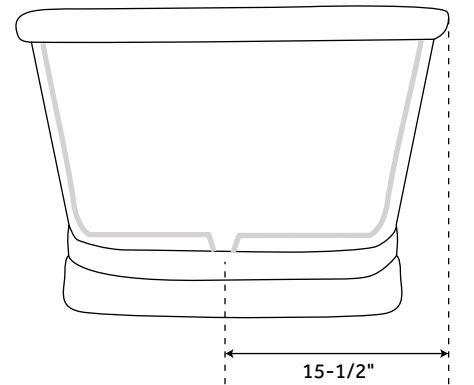

61" KAELEA

HAMMERED COPPER PEDESTAL TUB

SKU: 906944

FEATURES

- Product Finish: Antique Copper Patina
- Overflow Hole: Optional
- Shape: Oval
- Material: Copper
- Exterior Treatment: Hammered
- Interior Treatment: Hammered
- Metal Gauge/Thickness: 16 Gauge
- Tap Deck: No
- Drain Included: Optional
- Drain Placement: Center
- Faucet Included: No
- Faucet Drillings: No Drillings
- Water Capacity Without Overflow: 76 Gallons
- Water Capacity With Overflow: 65 Gallons
- Water Depth Without Overflow: 18-1/4"
- Water Depth With Overflow: 15-1/2"
- Tub Weight Uncrated (lbs): 100
- Tub Weight Crated (lbs): 210

SIGNATURE HARDWARE LIFETIME WARRANTY

See website for warranty information

All measurements are approximate. Measurements may vary +/- 1/2".

REVISED 09/25/2018

66" KAELA

HAMMERED COPPER PEDESTAL TUB

SKU: 906944

FEATURES

- Product Finish: Antique Copper Patina
- Overflow Hole: Optional
- Shape: Oval
- Material: Copper
- Exterior Treatment: Hammered
- Interior Treatment: Hammered
- Metal Gauge/Thickness: 16 Gauge
- Tap Deck: No
- Drain Included: Optional
- Drain Placement: Center
- Faucet Included: No
- Faucet Drillings: No Drillings
- Water Capacity Without Overflow: 85 Gallons
- Water Capacity With Overflow: 73 Gallons
- Water Depth Without Overflow: 19"
- Water Depth With Overflow: 16-1/4"
- Tub Weight Uncrated (lbs): 100
- Tub Weight Crated (lbs): 210

FEATURES

- Product Finish: Antique Copper Patina
- Overflow Hole: Optional
- Shape: Oval
- Material: Copper
- Exterior Treatment: Hammered
- Interior Treatment: Hammered
- Metal Gauge/Thickness: 16 Gauge
- Tap Deck: No
- Drain Included: Optional
- Drain Placement: Center
- Faucet Included: No
- Faucet Drillings: No Drillings
- Water Capacity Without Overflow: 97 Gallons
- Water Capacity With Overflow: 80 Gallons
- Water Depth Without Overflow: 18-1/4"
- Water Depth With Overflow: 15-1/2"
- Tub Weight Uncrated (lbs): 100
- Tub Weight Crated (lbs): 210