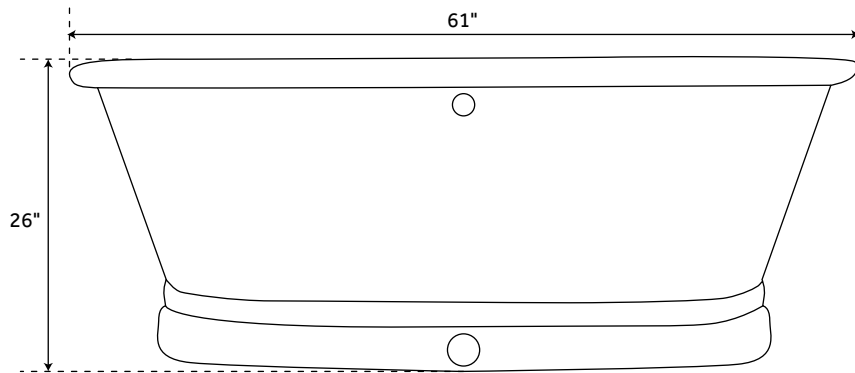

61" KAELEA

HAMMERED COPPER PEDESTAL TUB

SKU: 906944

FEATURES

- Product Finish: Antique Copper Patina
- Overflow Hole: Optional
- Shape: Oval
- Material: Copper
- Exterior Treatment: Hammered
- Interior Treatment: Hammered
- Metal Gauge/Thickness: 16 Gauge
- Tap Deck: No
- Drain Included: Optional
- Drain Placement: Center
- Faucet Included: No
- Faucet Drillings: No Drillings
- Water Capacity Without Overflow: 76 Gallons
- Water Capacity With Overflow: 65 Gallons
- Water Depth Without Overflow: 18-1/4"
- Water Depth With Overflow: 15-1/2"
- Tub Weight Uncrated (lbs): 100
- Tub Weight Crated (lbs): 210

SIGNATURE HARDWARE LIFETIME WARRANTY

See website for warranty information

All measurements are approximate. Measurements may vary +/- 1/2".

REVISED 09/25/2018

66" KAELA

HAMMERED COPPER PEDESTAL TUB

SKU: 906944

FEATURES

- Product Finish: Antique Copper Patina
- Overflow Hole: Optional
- Shape: Oval
- Material: Copper
- Exterior Treatment: Hammered
- Interior Treatment: Hammered
- Metal Gauge/Thickness: 16 Gauge
- Tap Deck: No
- Drain Included: Optional
- Drain Placement: Center
- Faucet Included: No
- Faucet Drillings: No Drillings
- Water Capacity Without Overflow: 85 Gallons
- Water Capacity With Overflow: 73 Gallons
- Water Depth Without Overflow: 19"
- Water Depth With Overflow: 16-1/4"
- Tub Weight Uncrated (lbs): 100
- Tub Weight Crated (lbs): 210

FEATURES

- Product Finish: Antique Copper Patina
- Overflow Hole: Optional
- Shape: Oval
- Material: Copper
- Exterior Treatment: Hammered
- Interior Treatment: Hammered
- Metal Gauge/Thickness: 16 Gauge
- Tap Deck: No
- Drain Included: Optional
- Drain Placement: Center
- Faucet Included: No
- Faucet Drillings: No Drillings
- Water Capacity Without Overflow: 97 Gallons
- Water Capacity With Overflow: 80 Gallons
- Water Depth Without Overflow: 18-1/4"
- Water Depth With Overflow: 15-1/2"
- Tub Weight Uncrated (lbs): 100
- Tub Weight Crated (lbs): 210