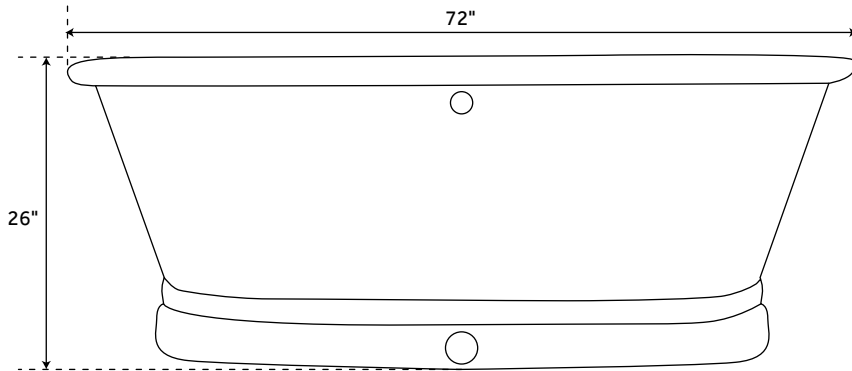

61" KAELEA

HAMMERED COPPER PEDESTAL TUB

SKU: 906944

FEATURES

- Product Finish: Antique Copper Patina
- Overflow Hole: Optional
- Shape: Oval
- Material: Copper
- Exterior Treatment: Hammered
- Interior Treatment: Hammered
- Metal Gauge/Thickness: 16 Gauge
- Tap Deck: No
- Drain Included: Optional
- Drain Placement: Center
- Faucet Included: No
- Faucet Drillings: No Drillings
- Water Capacity Without Overflow: 76 Gallons
- Water Capacity With Overflow: 65 Gallons
- Water Depth Without Overflow: 18-1/4"
- Water Depth With Overflow: 15-1/2"
- Tub Weight Uncrated (lbs): 100
- Tub Weight Crated (lbs): 210

FEATURES

- Product Finish: Antique Copper Patina
- Overflow Hole: Optional
- Shape: Oval
- Material: Copper
- Exterior Treatment: Hammered
- Interior Treatment: Hammered
- Metal Gauge/Thickness: 16 Gauge
- Tap Deck: No
- Drain Included: Optional
- Drain Placement: Center
- Faucet Included: No
- Faucet Drillings: No Drillings
- Water Capacity Without Overflow: 85 Gallons
- Water Capacity With Overflow: 73 Gallons
- Water Depth Without Overflow: 19"
- Water Depth With Overflow: 16-1/4"
- Tub Weight Uncrated (lbs): 100
- Tub Weight Crated (lbs): 210

SIGNATURE HARDWARE LIFETIME WARRANTY

See website for warranty information

All measurements are approximate. Measurements may vary +/- 1/2".

REVISED 01/29/2019

72" KAELEA

HAMMERED COPPER PEDESTAL TUB

SKU: 906944

FEATURES

- Product Finish: Antique Copper Patina
- Overflow Hole: Optional
- Shape: Oval
- Material: Copper
- Exterior Treatment: Hammered
- Interior Treatment: Hammered
- Metal Gauge/Thickness: 16 Gauge
- Tap Deck: No
- Drain Included: Optional
- Drain Placement: Center
- Faucet Included: No
- Faucet Drillings: No Drillings
- Water Capacity Without Overflow: 97 Gallons
- Water Capacity With Overflow: 80 Gallons
- Water Depth Without Overflow: 18-1/4"
- Water Depth With Overflow: 15-1/2"
- Tub Weight Uncrated (lbs): 100
- Tub Weight Crated (lbs): 210