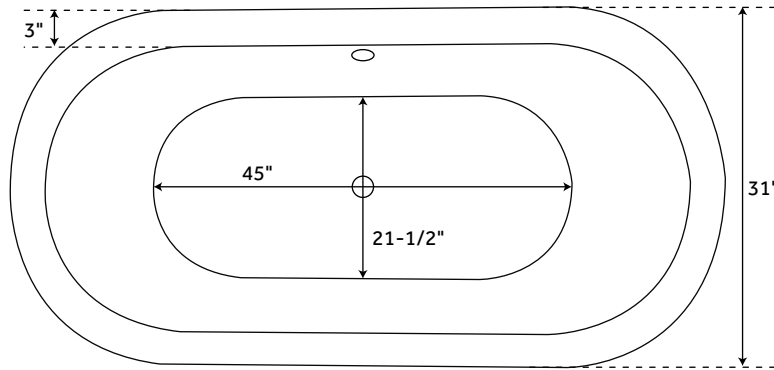

61" KAELEA

HAMMERED COPPER PEDESTAL TUB

SKU: 906944

FEATURES

- Product Finish: Antique Copper Patina
- Overflow Hole: Optional
- Shape: Oval
- Material: Copper
- Exterior Treatment: Hammered
- Interior Treatment: Hammered
- Metal Gauge/Thickness: 16 Gauge
- Tap Deck: No
- Drain Included: Optional
- Drain Placement: Center
- Faucet Included: No
- Faucet Drillings: No Drillings
- Water Capacity Without Overflow: 76 Gallons
- Water Capacity With Overflow: 65 Gallons
- Water Depth Without Overflow: 18-1/4"
- Water Depth With Overflow: 15-1/2"
- Tub Weight Uncrated (lbs): 100
- Tub Weight Crated (lbs): 210

SIGNATURE HARDWARE LIFETIME WARRANTY

See website for warranty information

All measurements are approximate. Measurements may vary +/- 1/2".

REVISED 09/25/2018

66" KAELA

HAMMERED COPPER PEDESTAL TUB

SKU: 906944

FEATURES

- Product Finish: Antique Copper Patina
- Overflow Hole: Optional
- Shape: Oval
- Material: Copper
- Exterior Treatment: Hammered
- Interior Treatment: Hammered
- Metal Gauge/Thickness: 16 Gauge
- Tap Deck: No
- Drain Included: Optional
- Drain Placement: Center
- Faucet Included: No
- Faucet Drillings: No Drillings
- Water Capacity Without Overflow: 85 Gallons
- Water Capacity With Overflow: 73 Gallons
- Water Depth Without Overflow: 19"
- Water Depth With Overflow: 16-1/4"
- Tub Weight Uncrated (lbs): 100
- Tub Weight Crated (lbs): 210

FEATURES

- Product Finish: Antique Copper Patina
- Overflow Hole: Optional
- Shape: Oval
- Material: Copper
- Exterior Treatment: Hammered
- Interior Treatment: Hammered
- Metal Gauge/Thickness: 16 Gauge
- Tap Deck: No
- Drain Included: Optional
- Drain Placement: Center
- Faucet Included: No
- Faucet Drillings: No Drillings
- Water Capacity Without Overflow: 97 Gallons
- Water Capacity With Overflow: 80 Gallons
- Water Depth Without Overflow: 18-1/4"
- Water Depth With Overflow: 15-1/2"
- Tub Weight Uncrated (lbs): 100
- Tub Weight Crated (lbs): 210