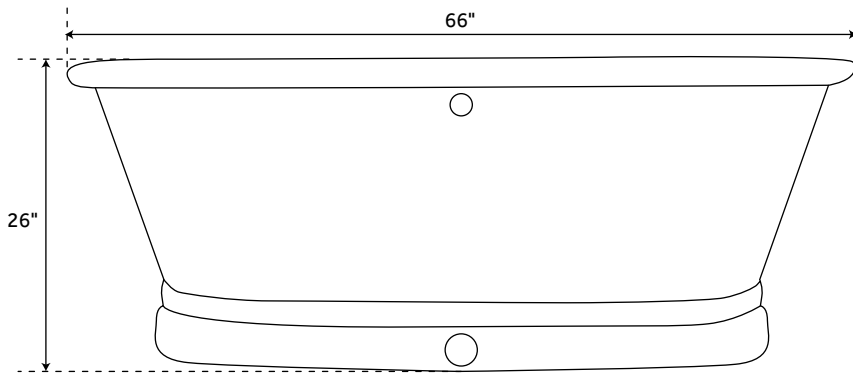

61" KAELEA

HAMMERED COPPER PEDESTAL TUB

SKU: 906944

FEATURES

- Product Finish: Antique Copper Patina
- Overflow Hole: Optional
- Shape: Oval
- Material: Copper
- Exterior Treatment: Hammered
- Interior Treatment: Hammered
- Metal Gauge/Thickness: 16 Gauge
- Tap Deck: No
- Drain Included: Optional
- Drain Placement: Center
- Faucet Included: No
- Faucet Drillings: No Drillings
- Water Capacity Without Overflow: 76 Gallons
- Water Capacity With Overflow: 65 Gallons
- Water Depth Without Overflow: 18-1/4"
- Water Depth With Overflow: 15-1/2"
- Tub Weight Uncrated (lbs): 100
- Tub Weight Crated (lbs): 210

SIGNATURE HARDWARE LIFETIME WARRANTY

See website for warranty information

All measurements are approximate. Measurements may vary +/- 1/2".

REVISED 09/25/2018

66" KAELA

HAMMERED COPPER PEDESTAL TUB

SKU: 906944

FEATURES

- Product Finish: Antique Copper Patina
- Overflow Hole: Optional
- Shape: Oval
- Material: Copper
- Exterior Treatment: Hammered
- Interior Treatment: Hammered
- Metal Gauge/Thickness: 16 Gauge
- Tap Deck: No
- Drain Included: Optional
- Drain Placement: Center
- Faucet Included: No
- Faucet Drillings: No Drillings
- Water Capacity Without Overflow: 85 Gallons
- Water Capacity With Overflow: 73 Gallons
- Water Depth Without Overflow: 19"
- Water Depth With Overflow: 16-1/4"
- Tub Weight Uncrated (lbs): 100
- Tub Weight Crated (lbs): 210

FEATURES

- Product Finish: Antique Copper Patina
- Overflow Hole: Optional
- Shape: Oval
- Material: Copper
- Exterior Treatment: Hammered
- Interior Treatment: Hammered
- Metal Gauge/Thickness: 16 Gauge
- Tap Deck: No
- Drain Included: Optional
- Drain Placement: Center
- Faucet Included: No
- Faucet Drillings: No Drillings
- Water Capacity Without Overflow: 97 Gallons
- Water Capacity With Overflow: 80 Gallons
- Water Depth Without Overflow: 18-1/4"
- Water Depth With Overflow: 15-1/2"
- Tub Weight Uncrated (lbs): 100
- Tub Weight Crated (lbs): 210