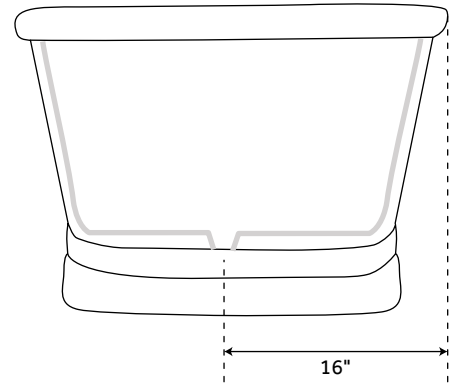

61" KAELEA

HAMMERED COPPER PEDESTAL TUB

SKU: 906944

FEATURES

- Product Finish: Antique Copper Patina
- Overflow Hole: Optional
- Shape: Oval
- Material: Copper
- Exterior Treatment: Hammered
- Interior Treatment: Hammered
- Metal Gauge/Thickness: 16 Gauge
- Tap Deck: No
- Drain Included: Optional
- Drain Placement: Center
- Faucet Included: No
- Faucet Drillings: No Drillings
- Water Capacity Without Overflow: 76 Gallons
- Water Capacity With Overflow: 65 Gallons
- Water Depth Without Overflow: 18-1/4"
- Water Depth With Overflow: 15-1/2"
- Tub Weight Uncrated (lbs): 100
- Tub Weight Crated (lbs): 210

FEATURES

- Product Finish: Antique Copper Patina
- Overflow Hole: Optional
- Shape: Oval
- Material: Copper
- Exterior Treatment: Hammered
- Interior Treatment: Hammered
- Metal Gauge/Thickness: 16 Gauge
- Tap Deck: No
- Drain Included: Optional
- Drain Placement: Center
- Faucet Included: No
- Faucet Drillings: No Drillings
- Water Capacity Without Overflow: 85 Gallons
- Water Capacity With Overflow: 73 Gallons
- Water Depth Without Overflow: 19"
- Water Depth With Overflow: 16-1/4"
- Tub Weight Uncrated (lbs): 100
- Tub Weight Crated (lbs): 210

SIGNATURE HARDWARE LIFETIME WARRANTY

See website for warranty information

All measurements are approximate. Measurements may vary +/- 1/2".

REVISED 01/29/2019

72" KAELEA

HAMMERED COPPER PEDESTAL TUB

SKU: 906944

FEATURES

- Product Finish: Antique Copper Patina
- Overflow Hole: Optional
- Shape: Oval
- Material: Copper
- Exterior Treatment: Hammered
- Interior Treatment: Hammered
- Metal Gauge/Thickness: 16 Gauge
- Tap Deck: No
- Drain Included: Optional
- Drain Placement: Center
- Faucet Included: No
- Faucet Drillings: No Drillings
- Water Capacity Without Overflow: 97 Gallons
- Water Capacity With Overflow: 80 Gallons
- Water Depth Without Overflow: 18-1/4"
- Water Depth With Overflow: 15-1/2"
- Tub Weight Uncrated (lbs): 100
- Tub Weight Crated (lbs): 210