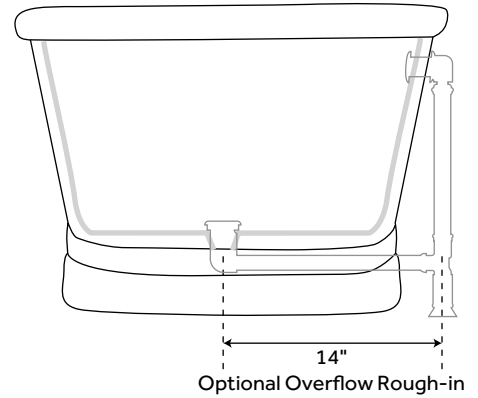

61" KAELEA

HAMMERED COPPER PEDESTAL TUB

SKU: 906944

FEATURES

- Product Finish: Antique Copper Patina
- Overflow Hole: Optional
- Shape: Oval
- Material: Copper
- Exterior Treatment: Hammered
- Interior Treatment: Hammered
- Metal Gauge/Thickness: 16 Gauge
- Tap Deck: No
- Drain Included: Optional
- Drain Placement: Center
- Faucet Included: No
- Faucet Drillings: No Drillings
- Water Capacity Without Overflow: 76 Gallons
- Water Capacity With Overflow: 65 Gallons
- Water Depth Without Overflow: 18-1/4"
- Water Depth With Overflow: 15-1/2"
- Tub Weight Uncrated (lbs): 100
- Tub Weight Crated (lbs): 210

FEATURES

- Product Finish: Antique Copper Patina
- Overflow Hole: Optional
- Shape: Oval
- Material: Copper
- Exterior Treatment: Hammered
- Interior Treatment: Hammered
- Metal Gauge/Thickness: 16 Gauge
- Tap Deck: No
- Drain Included: Optional
- Drain Placement: Center
- Faucet Included: No
- Faucet Drillings: No Drillings
- Water Capacity Without Overflow: 85 Gallons
- Water Capacity With Overflow: 73 Gallons
- Water Depth Without Overflow: 19"
- Water Depth With Overflow: 16-1/4"
- Tub Weight Uncrated (lbs): 100
- Tub Weight Crated (lbs): 210

SIGNATURE HARDWARE LIFETIME WARRANTY

See website for warranty information

All measurements are approximate. Measurements may vary +/- 1/2".

REVISED 01/29/2019

72" KAELEA

HAMMERED COPPER PEDESTAL TUB

SKU: 906944

FEATURES

- Product Finish: Antique Copper Patina
- Overflow Hole: Optional
- Shape: Oval
- Material: Copper
- Exterior Treatment: Hammered
- Interior Treatment: Hammered
- Metal Gauge/Thickness: 16 Gauge
- Tap Deck: No
- Drain Included: Optional
- Drain Placement: Center
- Faucet Included: No
- Faucet Drillings: No Drillings
- Water Capacity Without Overflow: 97 Gallons
- Water Capacity With Overflow: 80 Gallons
- Water Depth Without Overflow: 18-1/4"
- Water Depth With Overflow: 15-1/2"
- Tub Weight Uncrated (lbs): 100
- Tub Weight Crated (lbs): 210