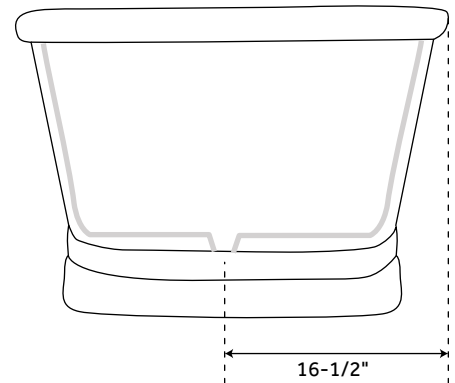

61" KAELEA

HAMMERED COPPER PEDESTAL TUB

SKU: 906944

FEATURES

- Product Finish: Antique Copper Patina
- Overflow Hole: Optional
- Shape: Oval
- Material: Copper
- Exterior Treatment: Hammered
- Interior Treatment: Hammered
- Metal Gauge/Thickness: 16 Gauge
- Tap Deck: No
- Drain Included: Optional
- Drain Placement: Center
- Faucet Included: No
- Faucet Drillings: No Drillings
- Water Capacity Without Overflow: 76 Gallons
- Water Capacity With Overflow: 65 Gallons
- Water Depth Without Overflow: 18-1/4"
- Water Depth With Overflow: 15-1/2"
- Tub Weight Uncrated (lbs): 100
- Tub Weight Crated (lbs): 210

SIGNATURE HARDWARE LIFETIME WARRANTY

See website for warranty information

All measurements are approximate. Measurements may vary +/- 1/2".

REVISED 09/25/2018

66" KAELA

HAMMERED COPPER PEDESTAL TUB

SKU: 906944

FEATURES

- Product Finish: Antique Copper Patina
- Overflow Hole: Optional
- Shape: Oval
- Material: Copper
- Exterior Treatment: Hammered
- Interior Treatment: Hammered
- Metal Gauge/Thickness: 16 Gauge
- Tap Deck: No
- Drain Included: Optional
- Drain Placement: Center
- Faucet Included: No
- Faucet Drillings: No Drillings
- Water Capacity Without Overflow: 85 Gallons
- Water Capacity With Overflow: 73 Gallons
- Water Depth Without Overflow: 19"
- Water Depth With Overflow: 16-1/4"
- Tub Weight Uncrated (lbs): 100
- Tub Weight Crated (lbs): 210

FEATURES

- Product Finish: Antique Copper Patina
- Overflow Hole: Optional
- Shape: Oval
- Material: Copper
- Exterior Treatment: Hammered
- Interior Treatment: Hammered
- Metal Gauge/Thickness: 16 Gauge
- Tap Deck: No
- Drain Included: Optional
- Drain Placement: Center
- Faucet Included: No
- Faucet Drillings: No Drillings
- Water Capacity Without Overflow: 97 Gallons
- Water Capacity With Overflow: 80 Gallons
- Water Depth Without Overflow: 18-1/4"
- Water Depth With Overflow: 15-1/2"
- Tub Weight Uncrated (lbs): 100
- Tub Weight Crated (lbs): 210