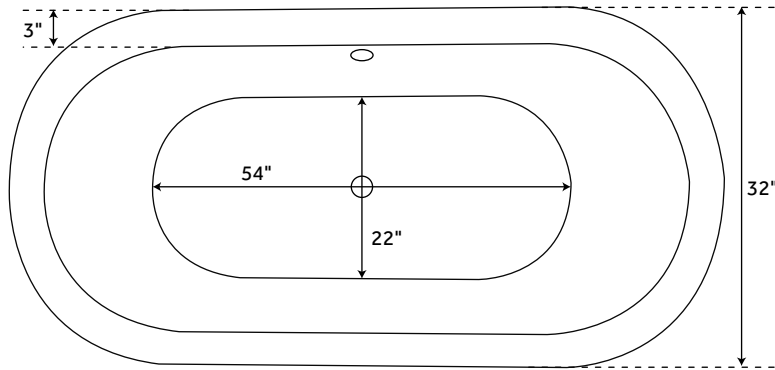

61" KAELEA

HAMMERED COPPER PEDESTAL TUB

SKU: 906944

FEATURES

- Product Finish: Antique Copper Patina
- Overflow Hole: Optional
- Shape: Oval
- Material: Copper
- Exterior Treatment: Hammered
- Interior Treatment: Hammered
- Metal Gauge/Thickness: 16 Gauge
- Tap Deck: No
- Drain Included: Optional
- Drain Placement: Center
- Faucet Included: No
- Faucet Drillings: No Drillings
- Water Capacity Without Overflow: 76 Gallons
- Water Capacity With Overflow: 65 Gallons
- Water Depth Without Overflow: 18-1/4"
- Water Depth With Overflow: 15-1/2"
- Tub Weight Uncrated (lbs): 100
- Tub Weight Crated (lbs): 210

FEATURES

- Product Finish: Antique Copper Patina
- Overflow Hole: Optional
- Shape: Oval
- Material: Copper
- Exterior Treatment: Hammered
- Interior Treatment: Hammered
- Metal Gauge/Thickness: 16 Gauge
- Tap Deck: No
- Drain Included: Optional
- Drain Placement: Center
- Faucet Included: No
- Faucet Drillings: No Drillings
- Water Capacity Without Overflow: 85 Gallons
- Water Capacity With Overflow: 73 Gallons
- Water Depth Without Overflow: 19"
- Water Depth With Overflow: 16-1/4"
- Tub Weight Uncrated (lbs): 100
- Tub Weight Crated (lbs): 210

SIGNATURE HARDWARE LIFETIME WARRANTY

See website for warranty information

All measurements are approximate. Measurements may vary +/- 1/2".

REVISED 01/29/2019

72" KAELEA

HAMMERED COPPER PEDESTAL TUB

SKU: 906944

FEATURES

- Product Finish: Antique Copper Patina
- Overflow Hole: Optional
- Shape: Oval
- Material: Copper
- Exterior Treatment: Hammered
- Interior Treatment: Hammered
- Metal Gauge/Thickness: 16 Gauge
- Tap Deck: No
- Drain Included: Optional
- Drain Placement: Center
- Faucet Included: No
- Faucet Drillings: No Drillings
- Water Capacity Without Overflow: 97 Gallons
- Water Capacity With Overflow: 80 Gallons
- Water Depth Without Overflow: 18-1/4"
- Water Depth With Overflow: 15-1/2"
- Tub Weight Uncrated (lbs): 100
- Tub Weight Crated (lbs): 210