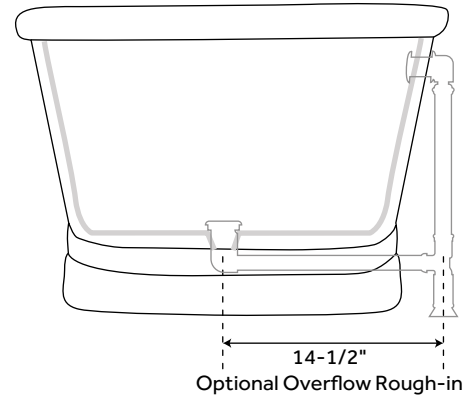

61" KAELEA

HAMMERED COPPER PEDESTAL TUB

SKU: 906944

FEATURES

- Product Finish: Antique Copper Patina
- Overflow Hole: Optional
- Shape: Oval
- Material: Copper
- Exterior Treatment: Hammered
- Interior Treatment: Hammered
- Metal Gauge/Thickness: 16 Gauge
- Tap Deck: No
- Drain Included: Optional
- Drain Placement: Center
- Faucet Included: No
- Faucet Drillings: No Drillings
- Water Capacity Without Overflow: 76 Gallons
- Water Capacity With Overflow: 65 Gallons
- Water Depth Without Overflow: 18-1/4"
- Water Depth With Overflow: 15-1/2"
- Tub Weight Uncrated (lbs): 100
- Tub Weight Crated (lbs): 210

SIGNATURE HARDWARE LIFETIME WARRANTY

See website for warranty information

All measurements are approximate. Measurements may vary +/- 1/2".

REVISED 09/25/2018

66" KAELA

HAMMERED COPPER PEDESTAL TUB

SKU: 906944

FEATURES

- Product Finish: Antique Copper Patina
- Overflow Hole: Optional
- Shape: Oval
- Material: Copper
- Exterior Treatment: Hammered
- Interior Treatment: Hammered
- Metal Gauge/Thickness: 16 Gauge
- Tap Deck: No
- Drain Included: Optional
- Drain Placement: Center
- Faucet Included: No
- Faucet Drillings: No Drillings
- Water Capacity Without Overflow: 85 Gallons
- Water Capacity With Overflow: 73 Gallons
- Water Depth Without Overflow: 19"
- Water Depth With Overflow: 16-1/4"
- Tub Weight Uncrated (lbs): 100
- Tub Weight Crated (lbs): 210

FEATURES

- Product Finish: Antique Copper Patina
- Overflow Hole: Optional
- Shape: Oval
- Material: Copper
- Exterior Treatment: Hammered
- Interior Treatment: Hammered
- Metal Gauge/Thickness: 16 Gauge
- Tap Deck: No
- Drain Included: Optional
- Drain Placement: Center
- Faucet Included: No
- Faucet Drillings: No Drillings
- Water Capacity Without Overflow: 97 Gallons
- Water Capacity With Overflow: 80 Gallons
- Water Depth Without Overflow: 18-1/4"
- Water Depth With Overflow: 15-1/2"
- Tub Weight Uncrated (lbs): 100
- Tub Weight Crated (lbs): 210