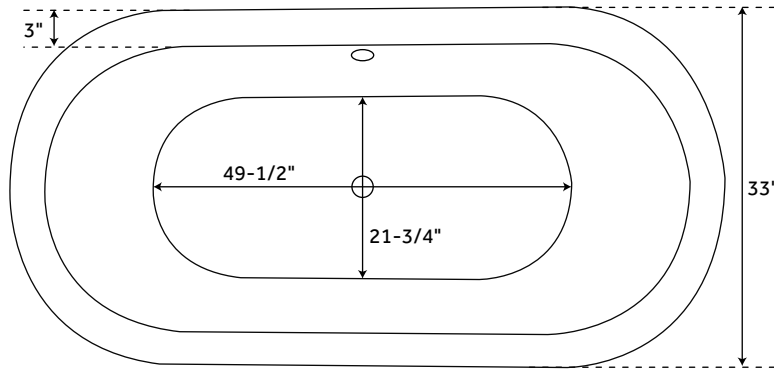

61" KAELEA

HAMMERED COPPER PEDESTAL TUB

SKU: 906944

FEATURES

- Product Finish: Antique Copper Patina
- Overflow Hole: Optional
- Shape: Oval
- Material: Copper
- Exterior Treatment: Hammered
- Interior Treatment: Hammered
- Metal Gauge/Thickness: 16 Gauge
- Tap Deck: No
- Drain Included: Optional
- Drain Placement: Center
- Faucet Included: No
- Faucet Drillings: No Drillings
- Water Capacity Without Overflow: 76 Gallons
- Water Capacity With Overflow: 65 Gallons
- Water Depth Without Overflow: 18-1/4"
- Water Depth With Overflow: 15-1/2"
- Tub Weight Uncrated (lbs): 100
- Tub Weight Crated (lbs): 210

SIGNATURE HARDWARE LIFETIME WARRANTY

See website for warranty information

All measurements are approximate. Measurements may vary +/- 1/2".

REVISED 09/25/2018

66" KAELA

HAMMERED COPPER PEDESTAL TUB

SKU: 906944

FEATURES

- Product Finish: Antique Copper Patina
- Overflow Hole: Optional
- Shape: Oval
- Material: Copper
- Exterior Treatment: Hammered
- Interior Treatment: Hammered
- Metal Gauge/Thickness: 16 Gauge
- Tap Deck: No
- Drain Included: Optional
- Drain Placement: Center
- Faucet Included: No
- Faucet Drillings: No Drillings
- Water Capacity Without Overflow: 85 Gallons
- Water Capacity With Overflow: 73 Gallons
- Water Depth Without Overflow: 19"
- Water Depth With Overflow: 16-1/4"
- Tub Weight Uncrated (lbs): 100
- Tub Weight Crated (lbs): 210

FEATURES

- Product Finish: Antique Copper Patina
- Overflow Hole: Optional
- Shape: Oval
- Material: Copper
- Exterior Treatment: Hammered
- Interior Treatment: Hammered
- Metal Gauge/Thickness: 16 Gauge
- Tap Deck: No
- Drain Included: Optional
- Drain Placement: Center
- Faucet Included: No
- Faucet Drillings: No Drillings
- Water Capacity Without Overflow: 97 Gallons
- Water Capacity With Overflow: 80 Gallons
- Water Depth Without Overflow: 18-1/4"
- Water Depth With Overflow: 15-1/2"
- Tub Weight Uncrated (lbs): 100
- Tub Weight Crated (lbs): 210