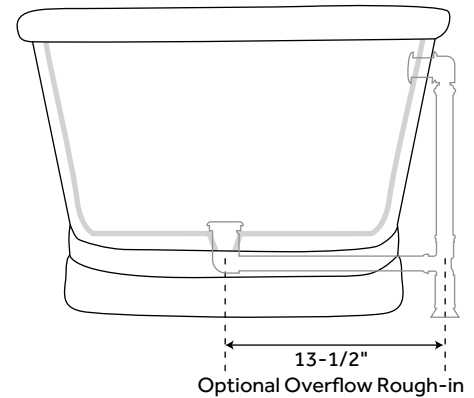

61" KAELEA

HAMMERED COPPER PEDESTAL TUB - NICKEL INTERIOR

SKU: 909278

FEATURES

- Product Finish: Antique Copper Patina
- Overflow Hole: Optional
- Shape: Oval
- Material: Copper
- Exterior Treatment: Hammered
- Interior Treatment: Hammered
- Metal Gauge/Thickness: 16 Gauge
- Tap Deck: Yes
- Drain Included: Optional
- Drain Placement: Center
- Faucet Included: No
- Faucet Drillings: No Drillings
- Length: 61"
- Width: 31"
- Height: 26"
- Water Capacity Without/With Overflow: (Gallons): 75/65
- Water Depth Without/With Overflow: 18-14"/15-1/2"

SIGNATURE HARDWARE LIFETIME WARRANTY

See website for warranty information

All measurements are approximate. Measurements may vary +/- 1/2".

REVISED 09/26/2018

72" KAELA

HAMMERED COPPER PEDESTAL TUB - NICKEL INTERIOR

SKU: 909278

FEATURES

Product Finish: Antique Copper Patina
Overflow Hole: Optional
Shape: Oval
Material: Copper
Exterior Treatment: Hammered
Interior Treatment: Hammered
Metal Gauge/Thickness: 16 Gauge
Tap Deck: Yes
Drain Included: Optional
Drain Placement: Center
Faucet Included: No
Faucet Drillings: No Drillings
Length: 72"
Width: 32"
Height: 26"
Water Capacity Without/With Overflow:
(Gallons): 97/80
Water Depth Without/With Overflow:
18-14"/15-1/2"