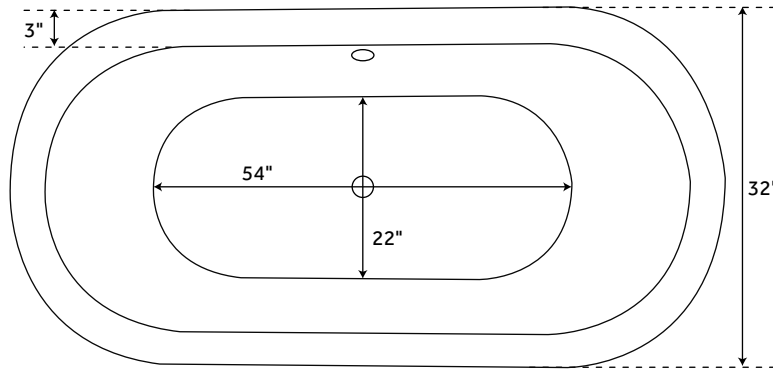

61" KAELEA

HAMMERED COPPER PEDESTAL TUB - NICKEL INTERIOR

SKU: 909278

FEATURES

- Product Finish: Antique Copper Patina
- Overflow Hole: Optional
- Shape: Oval
- Material: Copper
- Exterior Treatment: Hammered
- Interior Treatment: Hammered
- Metal Gauge/Thickness: 16 Gauge
- Tap Deck: Yes
- Drain Included: Optional
- Drain Placement: Center
- Faucet Included: No
- Faucet Drillings: No Drillings
- Length: 61"
- Width: 31"
- Height: 26"
- Water Capacity Without/With Overflow: (Gallons): 75/65
- Water Depth Without/With Overflow: 18-14"/15-1/2"

SIGNATURE HARDWARE LIFETIME WARRANTY

See website for warranty information

All measurements are approximate. Measurements may vary +/- 1/2".

REVISED 09/26/2018

72" KAELA

HAMMERED COPPER PEDESTAL TUB - NICKEL INTERIOR

SKU: 909278

FEATURES

Product Finish: Antique Copper Patina
Overflow Hole: Optional
Shape: Oval
Material: Copper
Exterior Treatment: Hammered
Interior Treatment: Hammered
Metal Gauge/Thickness: 16 Gauge
Tap Deck: Yes
Drain Included: Optional
Drain Placement: Center
Faucet Included: No
Faucet Drillings: No Drillings
Length: 72"
Width: 32"
Height: 26"
Water Capacity Without/With Overflow:
(Gallons): 97/80
Water Depth Without/With Overflow:
18-14"/15-1/2"