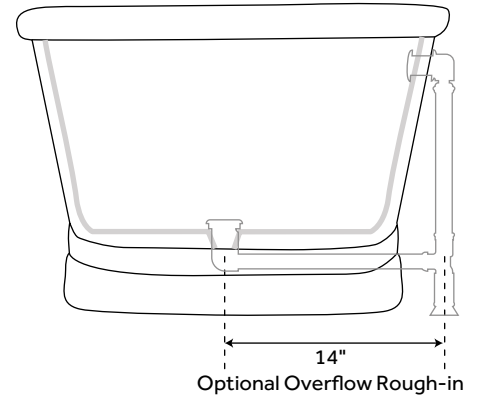

61" KAELEA

HAMMERED COPPER PEDESTAL TUB - NICKEL INTERIOR

SKU: 909278

FEATURES

- Product Finish: Antique Copper Patina
- Overflow Hole: Optional
- Shape: Oval
- Material: Copper
- Exterior Treatment: Hammered
- Interior Treatment: Hammered
- Metal Gauge/Thickness: 16 Gauge
- Tap Deck: Yes
- Drain Included: Optional
- Drain Placement: Center
- Faucet Included: No
- Faucet Drillings: No Drillings
- Length: 61"
- Width: 31"
- Height: 26"
- Water Capacity Without/With Overflow: (Gallons): 75/65
- Water Depth Without/With Overflow: 18-14"/15-1/2"

SIGNATURE HARDWARE LIFETIME WARRANTY

See website for warranty information

All measurements are approximate. Measurements may vary +/- 1/2".

REVISED 09/26/2018

72" KAELA

HAMMERED COPPER PEDESTAL TUB - NICKEL INTERIOR

SKU: 909278

FEATURES

Product Finish: Antique Copper Patina
Overflow Hole: Optional
Shape: Oval
Material: Copper
Exterior Treatment: Hammered
Interior Treatment: Hammered
Metal Gauge/Thickness: 16 Gauge
Tap Deck: Yes
Drain Included: Optional
Drain Placement: Center
Faucet Included: No
Faucet Drillings: No Drillings
Length: 72"
Width: 32"
Height: 26"
Water Capacity Without/With Overflow:
(Gallons): 97/80
Water Depth Without/With Overflow:
18-14"/15-1/2"