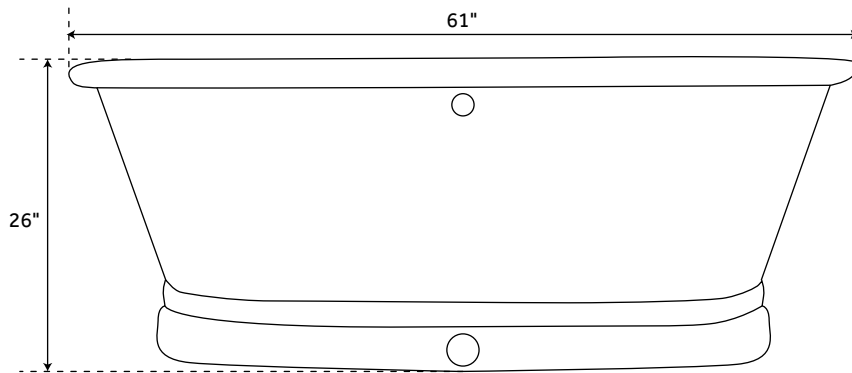

61" KAELEA

HAMMERED COPPER PEDESTAL TUB - NICKEL INTERIOR

SKU: 909278

FEATURES

- Product Finish: Antique Copper Patina
- Overflow Hole: Optional
- Shape: Oval
- Material: Copper
- Exterior Treatment: Hammered
- Interior Treatment: Hammered
- Metal Gauge/Thickness: 16 Gauge
- Tap Deck: Yes
- Drain Included: Optional
- Drain Placement: Center
- Faucet Included: No
- Faucet Drillings: No Drillings
- Length: 61"
- Width: 31"
- Height: 26"
- Water Capacity Without/With Overflow: (Gallons): 75/65
- Water Depth Without/With Overflow: 18-14"/15-1/2"

SIGNATURE HARDWARE LIFETIME WARRANTY

See website for warranty information

All measurements are approximate. Measurements may vary +/- 1/2".

REVISED 09/26/2018

72" KAELA

HAMMERED COPPER PEDESTAL TUB - NICKEL INTERIOR

SKU: 909278

FEATURES

Product Finish: Antique Copper Patina
Overflow Hole: Optional
Shape: Oval
Material: Copper
Exterior Treatment: Hammered
Interior Treatment: Hammered
Metal Gauge/Thickness: 16 Gauge
Tap Deck: Yes
Drain Included: Optional
Drain Placement: Center
Faucet Included: No
Faucet Drillings: No Drillings
Length: 72"
Width: 32"
Height: 26"
Water Capacity Without/With Overflow:
(Gallons): 97/80
Water Depth Without/With Overflow:
18-14"/15-1/2"