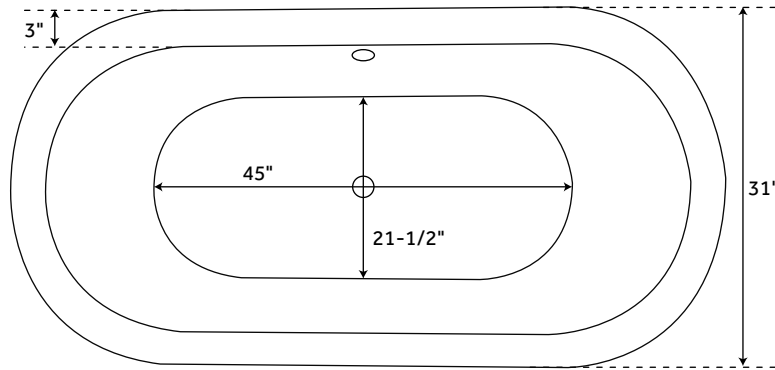

61" KAELEA

HAMMERED COPPER PEDESTAL TUB - NICKEL INTERIOR

SKU: 909278

FEATURES

- Product Finish: Antique Copper Patina
- Overflow Hole: Optional
- Shape: Oval
- Material: Copper
- Exterior Treatment: Hammered
- Interior Treatment: Hammered
- Metal Gauge/Thickness: 16 Gauge
- Tap Deck: Yes
- Drain Included: Optional
- Drain Placement: Center
- Faucet Included: No
- Faucet Drillings: No Drillings
- Length: 61"
- Width: 31"
- Height: 26"
- Water Capacity Without/With Overflow: (Gallons): 75/65
- Water Depth Without/With Overflow: 18-14"/15-1/2"

SIGNATURE HARDWARE LIFETIME WARRANTY

See website for warranty information

All measurements are approximate. Measurements may vary +/- 1/2".

REVISED 09/26/2018

72" KAELA

HAMMERED COPPER PEDESTAL TUB - NICKEL INTERIOR

SKU: 909278

FEATURES

Product Finish: Antique Copper Patina
Overflow Hole: Optional
Shape: Oval
Material: Copper
Exterior Treatment: Hammered
Interior Treatment: Hammered
Metal Gauge/Thickness: 16 Gauge
Tap Deck: Yes
Drain Included: Optional
Drain Placement: Center
Faucet Included: No
Faucet Drillings: No Drillings
Length: 72"
Width: 32"
Height: 26"
Water Capacity Without/With Overflow:
(Gallons): 97/80
Water Depth Without/With Overflow:
18-14"/15-1/2"