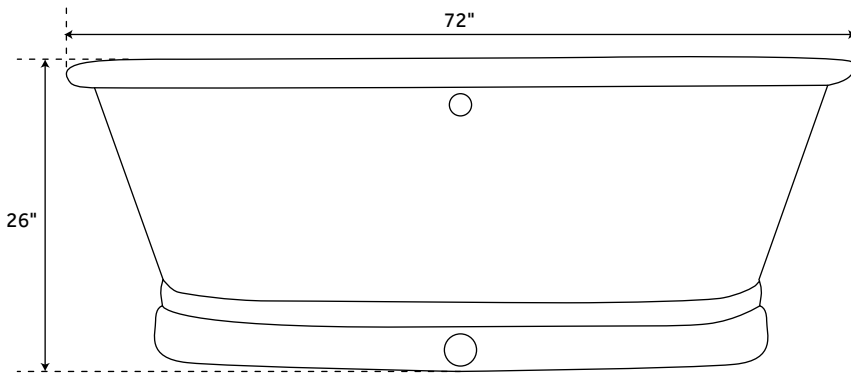

61" KAELEA

HAMMERED COPPER PEDESTAL TUB - NICKEL INTERIOR

SKU: 909278

FEATURES

- Product Finish: Antique Copper Patina
- Overflow Hole: Optional
- Shape: Oval
- Material: Copper
- Exterior Treatment: Hammered
- Interior Treatment: Hammered
- Metal Gauge/Thickness: 16 Gauge
- Tap Deck: Yes
- Drain Included: Optional
- Drain Placement: Center
- Faucet Included: No
- Faucet Drillings: No Drillings
- Length: 61"
- Width: 31"
- Height: 26"
- Water Capacity Without/With Overflow: (Gallons): 75/65
- Water Depth Without/With Overflow: 18-14"/15-1/2"

SIGNATURE HARDWARE LIFETIME WARRANTY

See website for warranty information

All measurements are approximate. Measurements may vary +/- 1/2".

REVISED 09/26/2018

72" KAELA

HAMMERED COPPER PEDESTAL TUB - NICKEL INTERIOR

SKU: 909278

FEATURES

Product Finish: Antique Copper Patina
Overflow Hole: Optional
Shape: Oval
Material: Copper
Exterior Treatment: Hammered
Interior Treatment: Hammered
Metal Gauge/Thickness: 16 Gauge
Tap Deck: Yes
Drain Included: Optional
Drain Placement: Center
Faucet Included: No
Faucet Drillings: No Drillings
Length: 72"
Width: 32"
Height: 26"
Water Capacity Without/With Overflow:
(Gallons): 97/80
Water Depth Without/With Overflow:
18-14"/15-1/2"