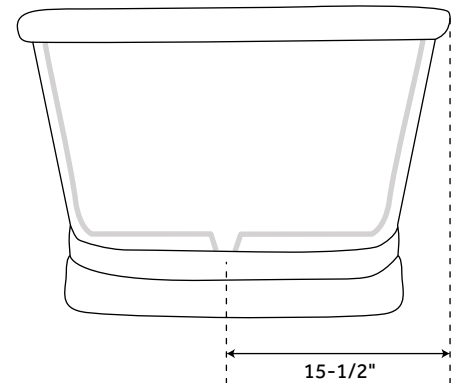

61" KAELEA

HAMMERED COPPER PEDESTAL TUB - NICKEL INTERIOR

SKU: 909278

FEATURES

- Product Finish: Antique Copper Patina
- Overflow Hole: Optional
- Shape: Oval
- Material: Copper
- Exterior Treatment: Hammered
- Interior Treatment: Hammered
- Metal Gauge/Thickness: 16 Gauge
- Tap Deck: Yes
- Drain Included: Optional
- Drain Placement: Center
- Faucet Included: No
- Faucet Drillings: No Drillings
- Length: 61"
- Width: 31"
- Height: 26"
- Water Capacity Without/With Overflow: (Gallons): 75/65
- Water Depth Without/With Overflow: 18-14"/15-1/2"

SIGNATURE HARDWARE LIFETIME WARRANTY

See website for warranty information

All measurements are approximate. Measurements may vary +/- 1/2".

REVISED 09/26/2018

72" KAELA

HAMMERED COPPER PEDESTAL TUB - NICKEL INTERIOR

SKU: 909278

FEATURES

Product Finish: Antique Copper Patina
Overflow Hole: Optional
Shape: Oval
Material: Copper
Exterior Treatment: Hammered
Interior Treatment: Hammered
Metal Gauge/Thickness: 16 Gauge
Tap Deck: Yes
Drain Included: Optional
Drain Placement: Center
Faucet Included: No
Faucet Drillings: No Drillings
Length: 72"
Width: 32"
Height: 26"
Water Capacity Without/With Overflow:
(Gallons): 97/80
Water Depth Without/With Overflow:
18-14"/15-1/2"