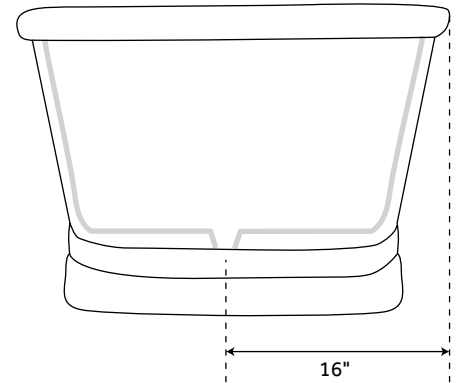

61" KAELEA

HAMMERED COPPER PEDESTAL TUB - NICKEL INTERIOR

SKU: 909278

FEATURES

- Product Finish: Antique Copper Patina
- Overflow Hole: Optional
- Shape: Oval
- Material: Copper
- Exterior Treatment: Hammered
- Interior Treatment: Hammered
- Metal Gauge/Thickness: 16 Gauge
- Tap Deck: Yes
- Drain Included: Optional
- Drain Placement: Center
- Faucet Included: No
- Faucet Drillings: No Drillings
- Length: 61"
- Width: 31"
- Height: 26"
- Water Capacity Without/With Overflow: (Gallons): 75/65
- Water Depth Without/With Overflow: 18-14"/15-1/2"

SIGNATURE HARDWARE LIFETIME WARRANTY

See website for warranty information

All measurements are approximate. Measurements may vary +/- 1/2".

REVISED 09/26/2018

72" KAELA

HAMMERED COPPER PEDESTAL TUB - NICKEL INTERIOR

SKU: 909278

FEATURES

Product Finish: Antique Copper Patina
Overflow Hole: Optional
Shape: Oval
Material: Copper
Exterior Treatment: Hammered
Interior Treatment: Hammered
Metal Gauge/Thickness: 16 Gauge
Tap Deck: Yes
Drain Included: Optional
Drain Placement: Center
Faucet Included: No
Faucet Drillings: No Drillings
Length: 72"
Width: 32"
Height: 26"
Water Capacity Without/With Overflow:
(Gallons): 97/80
Water Depth Without/With Overflow:
18-14"/15-1/2"